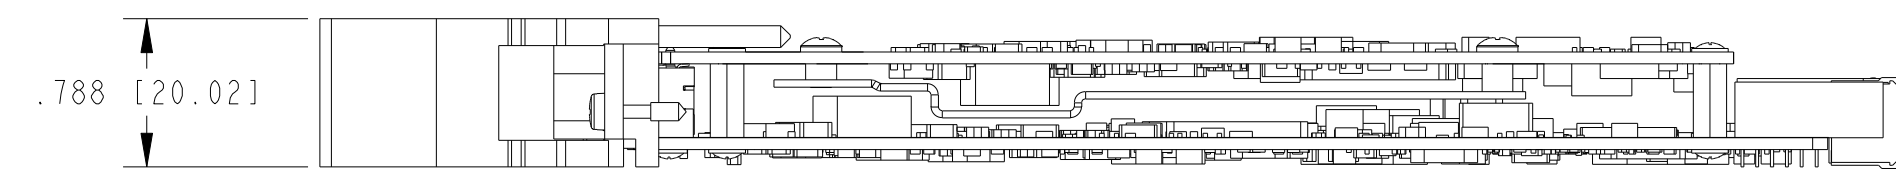

CUSTOMER DRAWING

UNLESS OTHERWISE SPECIFIED DIMENSIONS ARE IN INCHES AND (MILLIMETERS).	NATIONAL INSTRUMENTS® AUSTIN, TEXAS	
	TITLE	
DO NOT SCALE DRAWING THIRD ANGLE PROJECTION		NI PXI-449X MODULE
		SIZE CODE IDENT NO. MM/DD/YYYY D 7U296 11/5/07
SCALE: 1/1	SHEET 1 OF 1