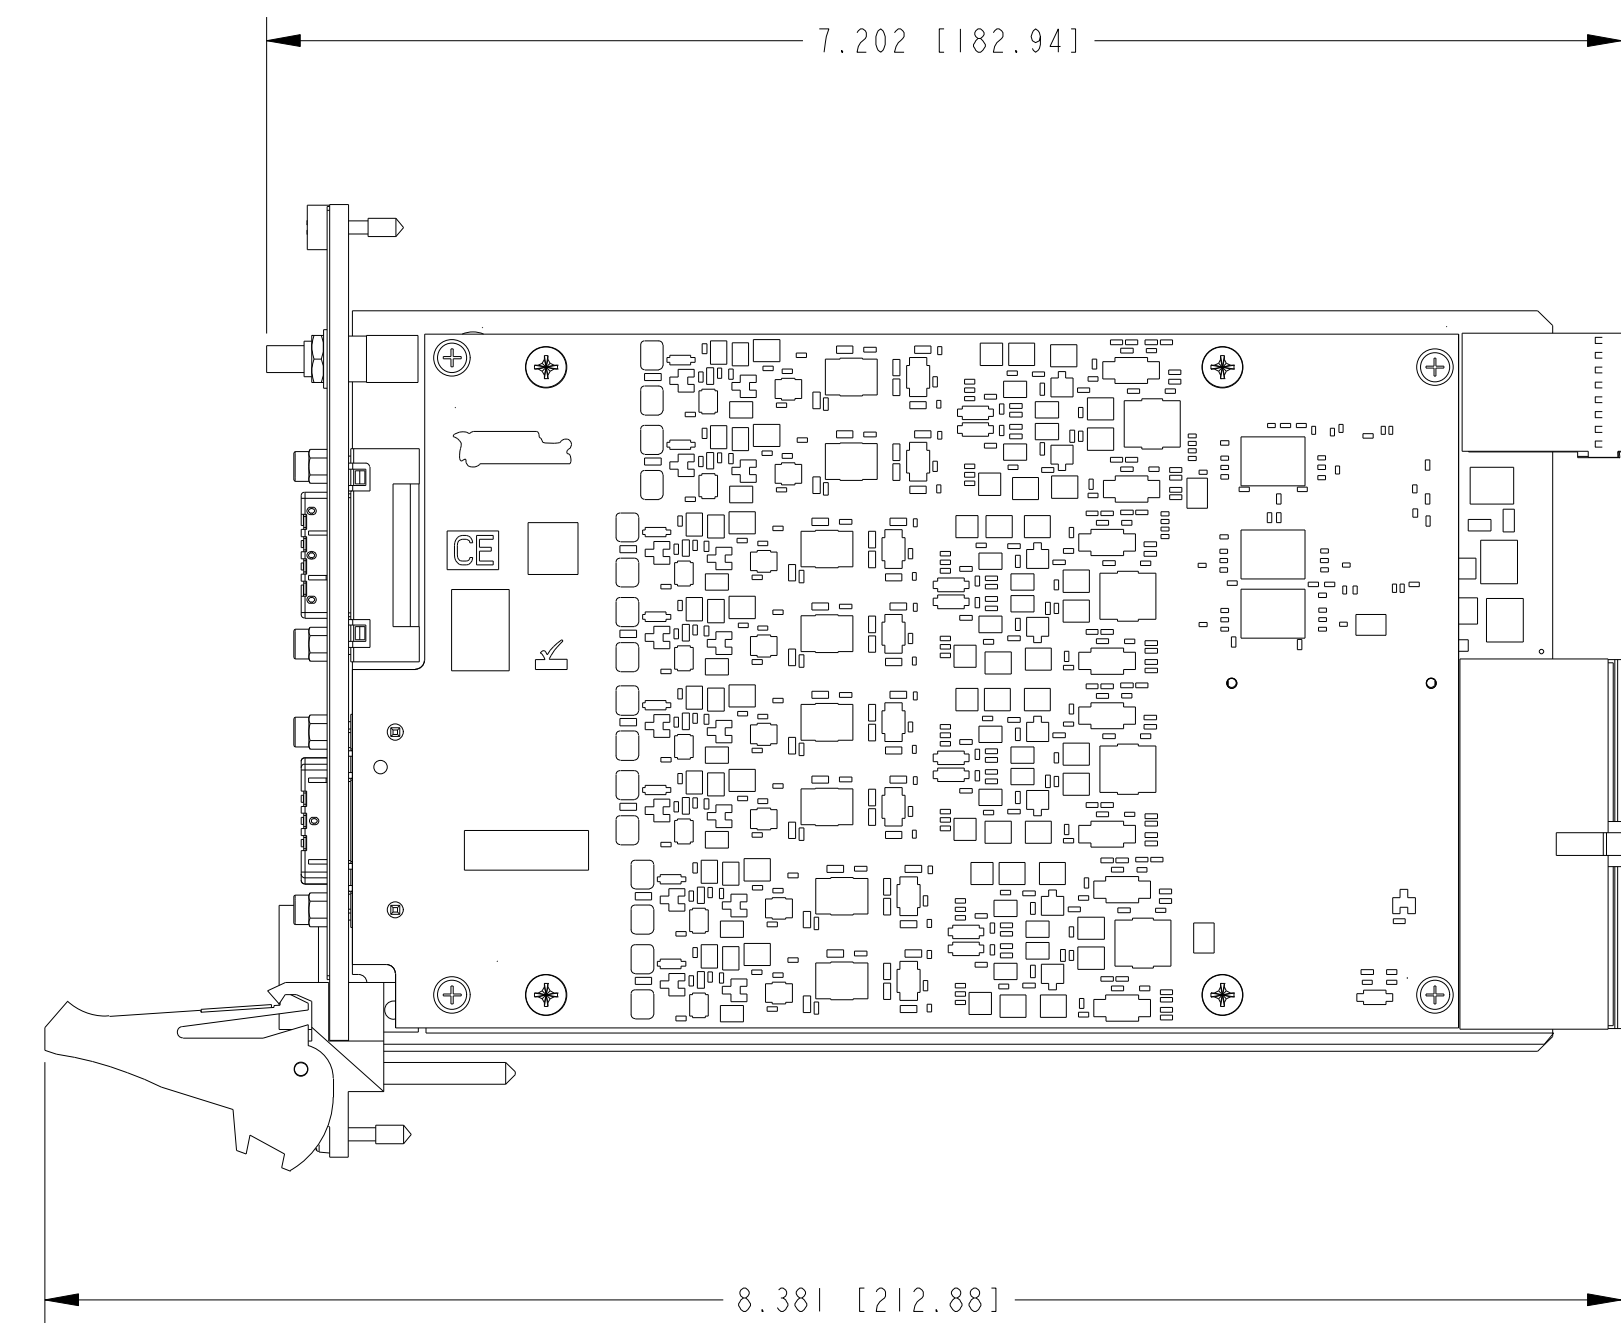

CUSTOMER DRAWING

UNLESS OTHERWISE SPECIFIED DIMENSIONS ARE IN INCHES AND (MILLIMETERS).	NATIONAL INSTRUMENTS® AUSTIN, TEXAS	
	TITLE	
DO NOT SCALE DRAWING THIRD ANGLE PROJECTION		NI PXI-449X MODULE
		SIZE CODE IDENT NO. MM/DD/YYYY D 7U296 11/5/07
SCALE: 1/1	SHEET 1 OF 1