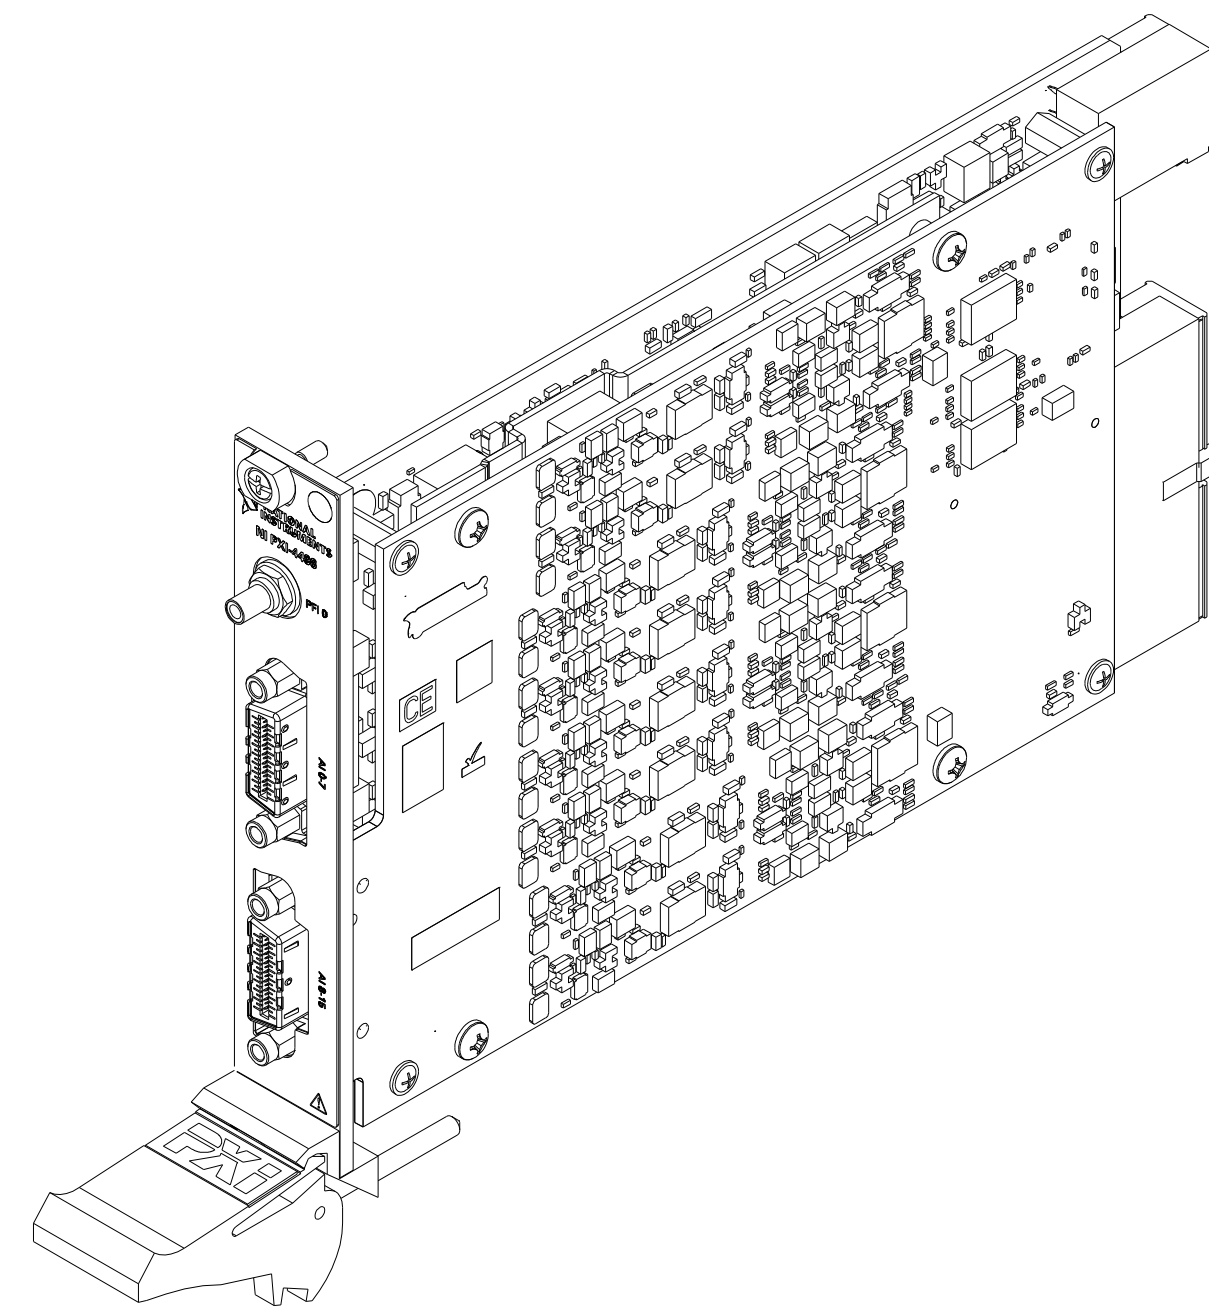

CUSTOMER DRAWING

UNLESS OTHERWISE SPECIFIED DIMENSIONS ARE IN INCHES AND (MILLIMETERS).	NATIONAL INSTRUMENTS® AUSTIN, TEXAS	
	TITLE	
DO NOT SCALE DRAWING THIRD ANGLE PROJECTION		NI PXI-449X MODULE
		SIZE CODE IDENT NO. MM/DD/YYYY D 7U296 11/5/07
SCALE: 1/1	SHEET 1 OF 1