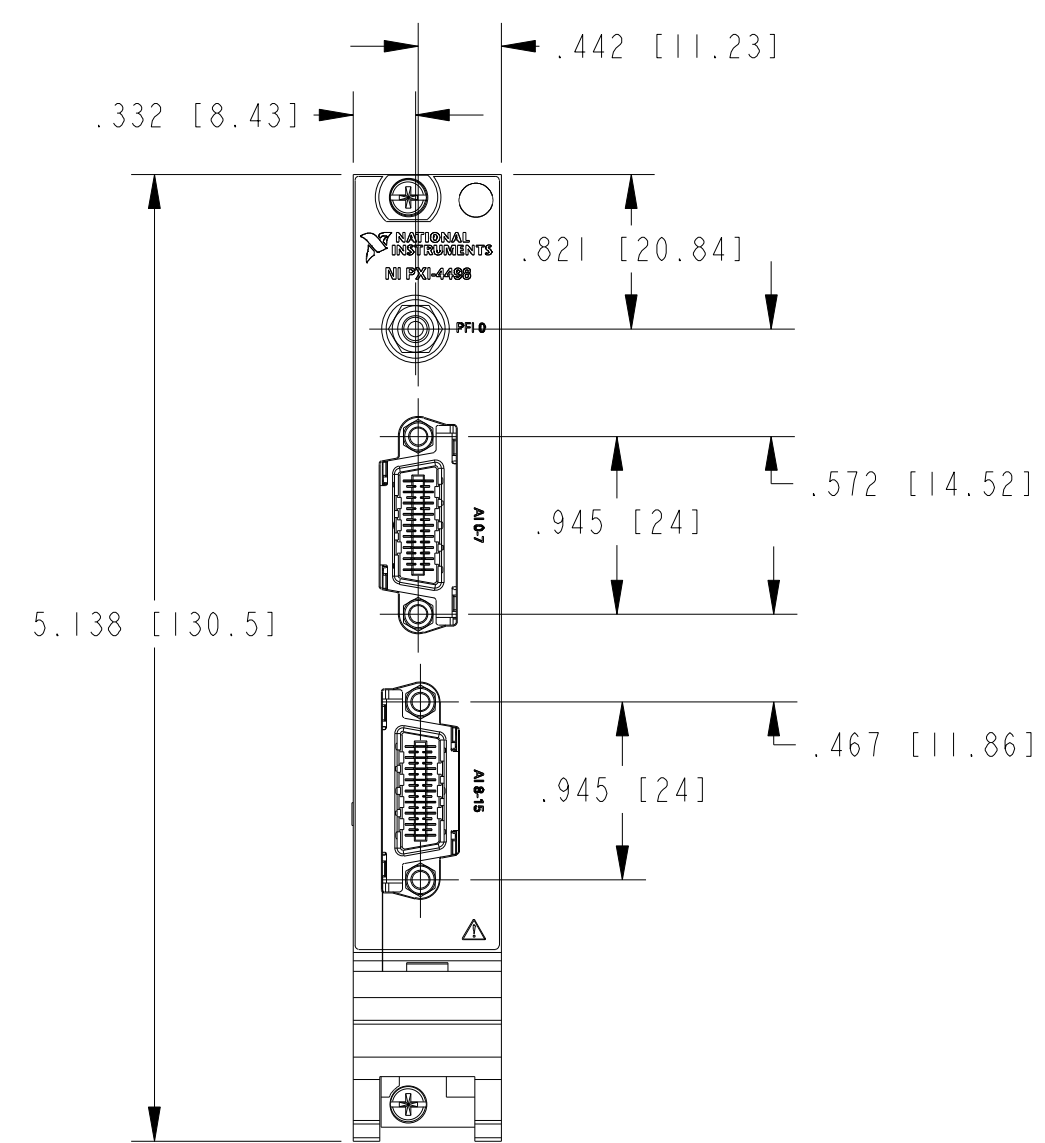

CUSTOMER DRAWING

UNLESS OTHERWISE SPECIFIED DIMENSIONS ARE IN INCHES AND (MILLIMETERS).	NATIONAL INSTRUMENTS® AUSTIN, TEXAS	
	TITLE	
DO NOT SCALE DRAWING THIRD ANGLE PROJECTION		NI PXI-449X MODULE
		SIZE CODE IDENT NO. MM/DD/YYYY D 7U296 11/5/07
SCALE: 1/1	SHEET 1 OF 1