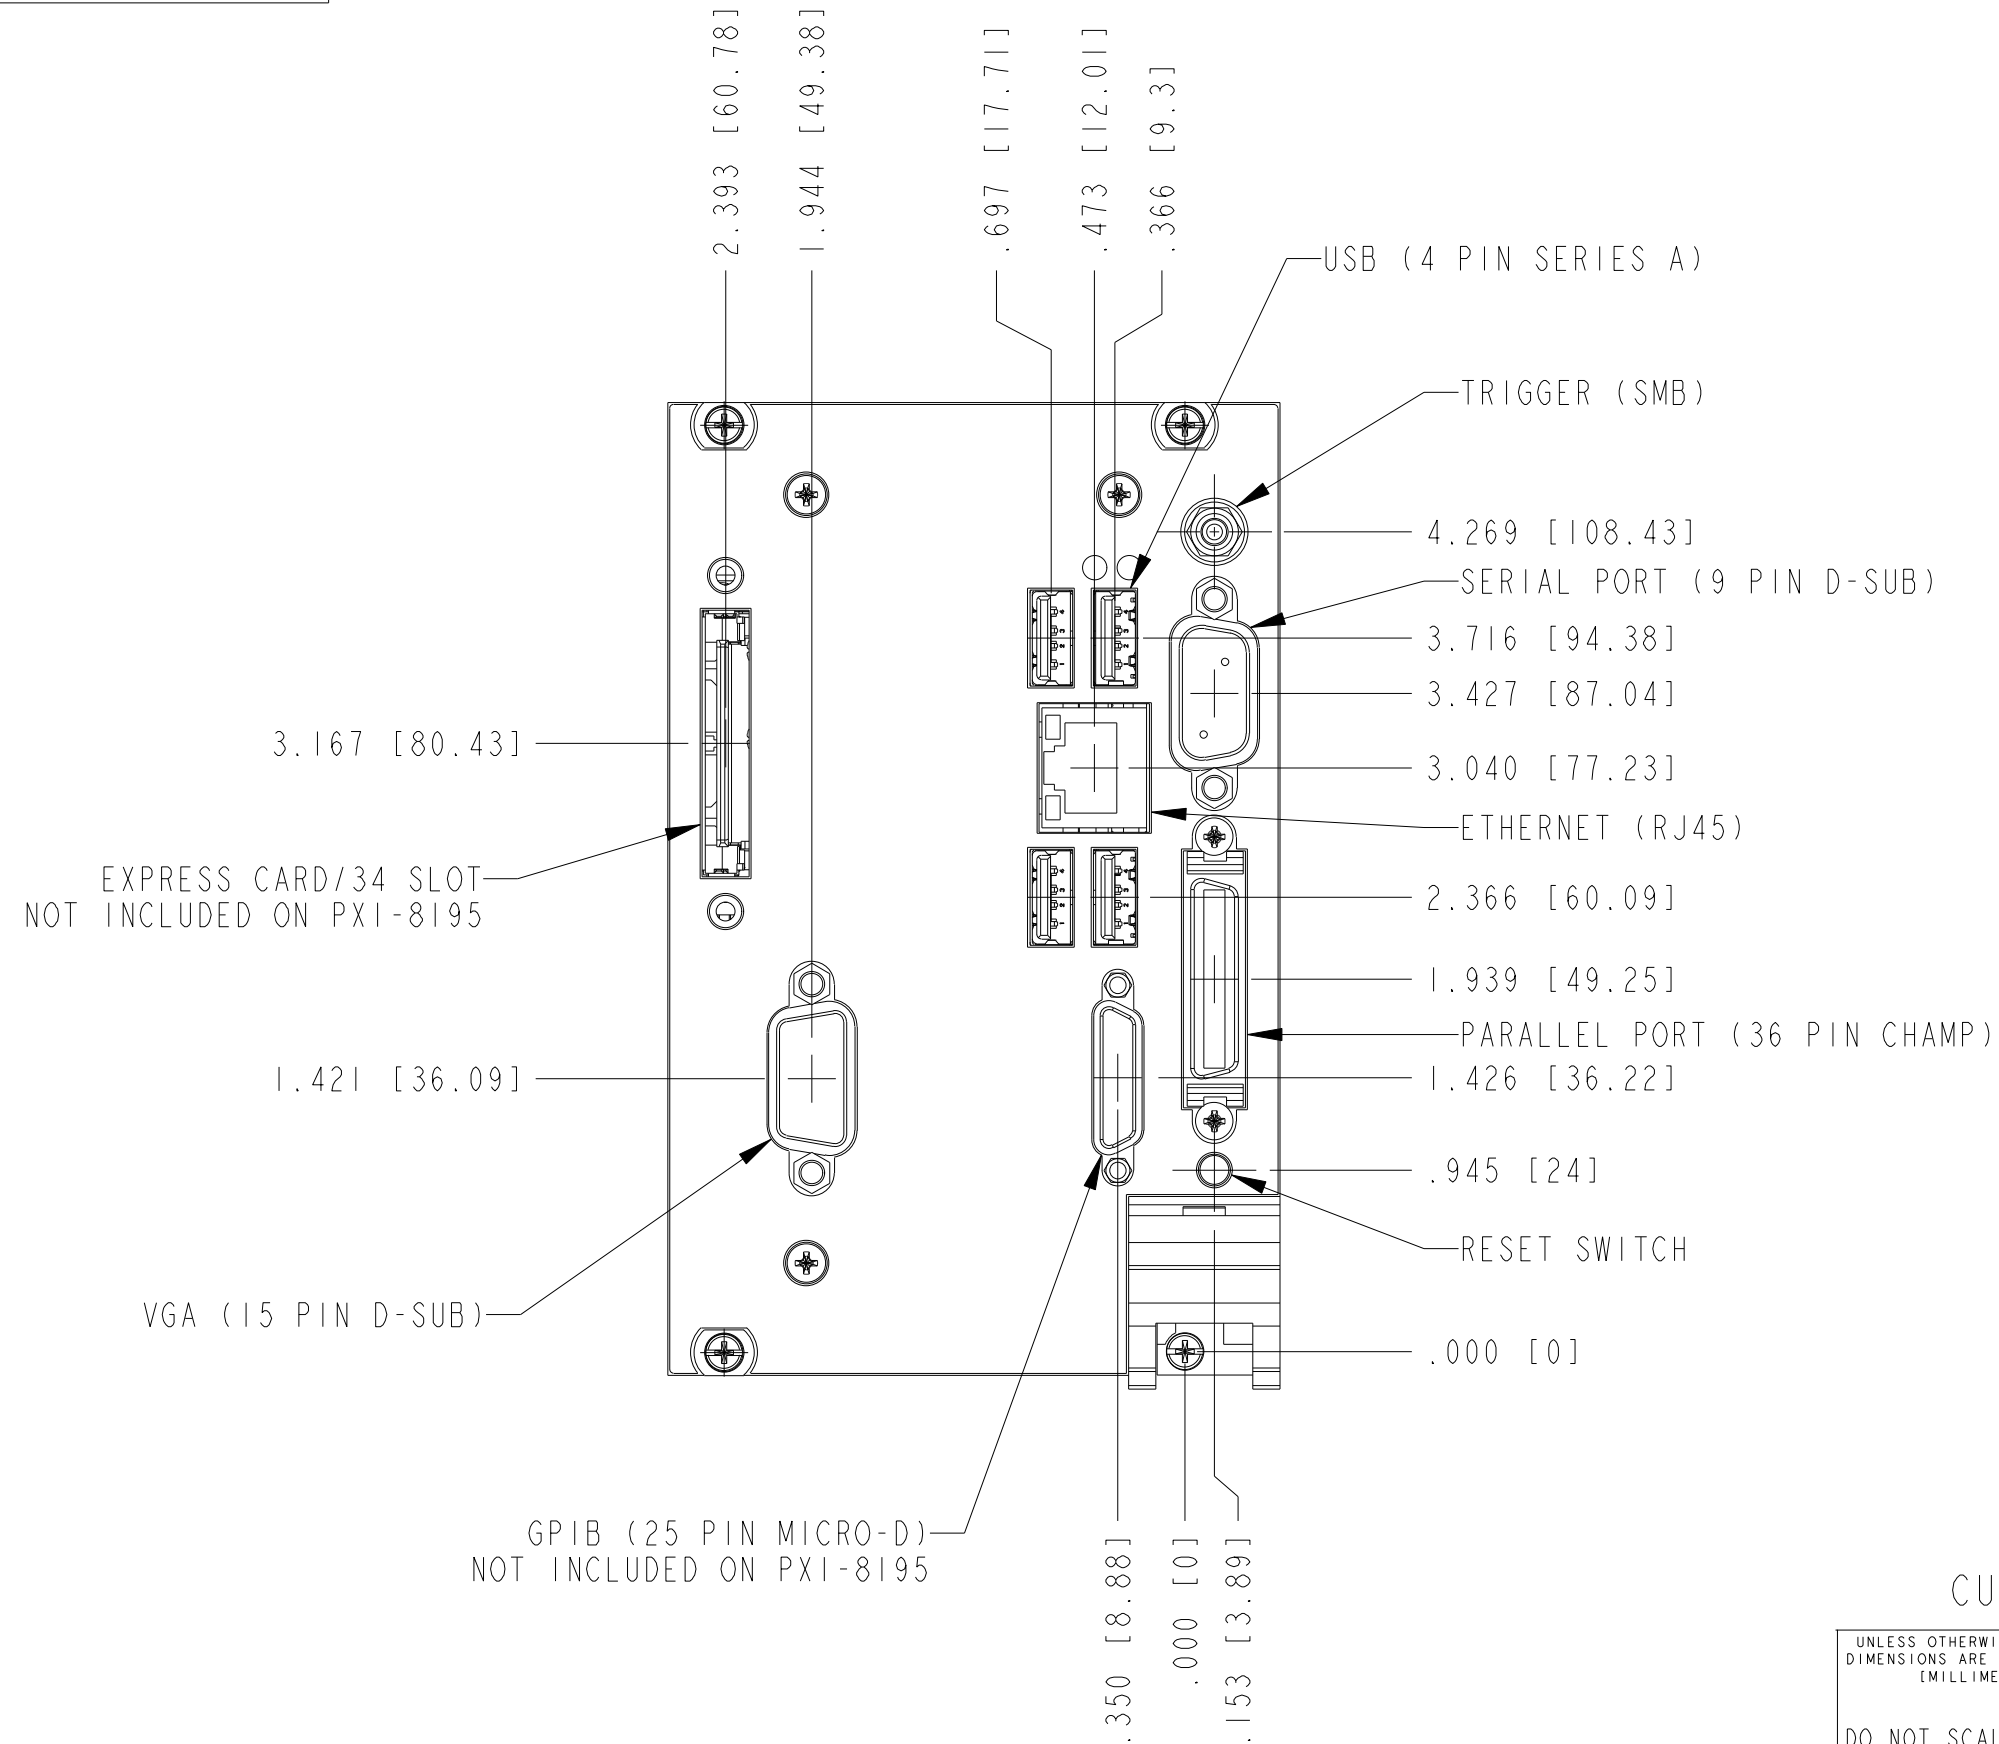

CUSTOMER DRAWING

UNLESS OTHERWISE SPECIFIED
DIMENSIONS ARE IN INCHES AND
[MILLIMETERS].

AUSTIN, TEXAS

DO NOT SCALE DRAWING

THIRD ANGLE PROJECTION

TITLE
CUSTOMER DRAWING,
CONTROLLER, 16 HP,
PXI-8195/8196

SIZE	CODE	IDENT NO.	MM/DD/YYYY
B	7U296		08/03/2007

SCALE: 1/1 SHEET | OF |