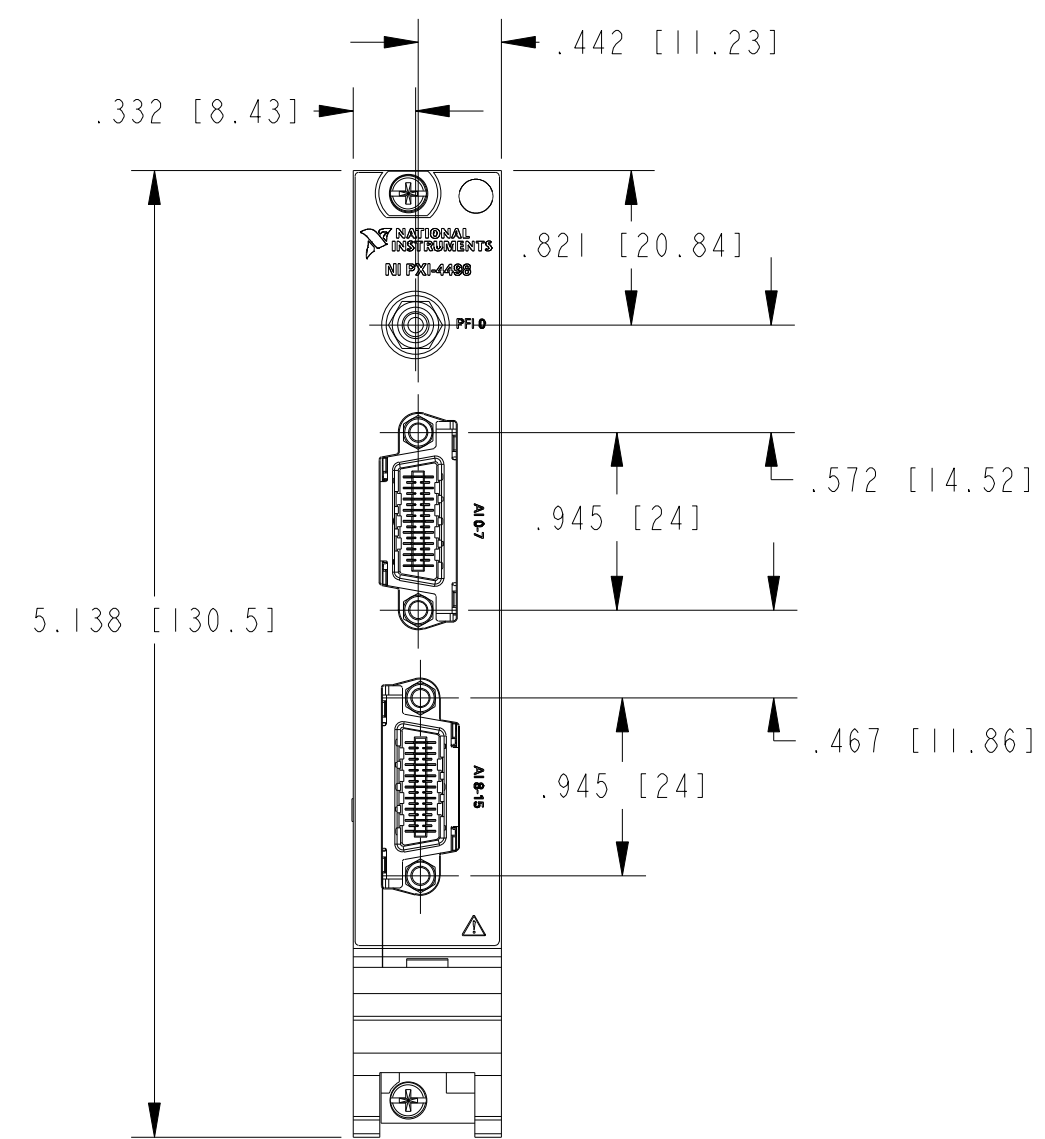

CUSTOMER DRAWING

UNLESS OTHERWISE SPECIFIED DIMENSIONS ARE IN INCHES AND (MILLIMETERS).	NATIONAL INSTRUMENTS® AUSTIN, TEXAS	
	TITLE NI PXI-449X MODULE	
DO NOT SCALE DRAWING THIRD ANGLE PROJECTION	SIZE CODE IDENT NO. MM/DD/YYYY D 7U296 11/5/07	SCALE: 1/1 SHEET 1 OF 1