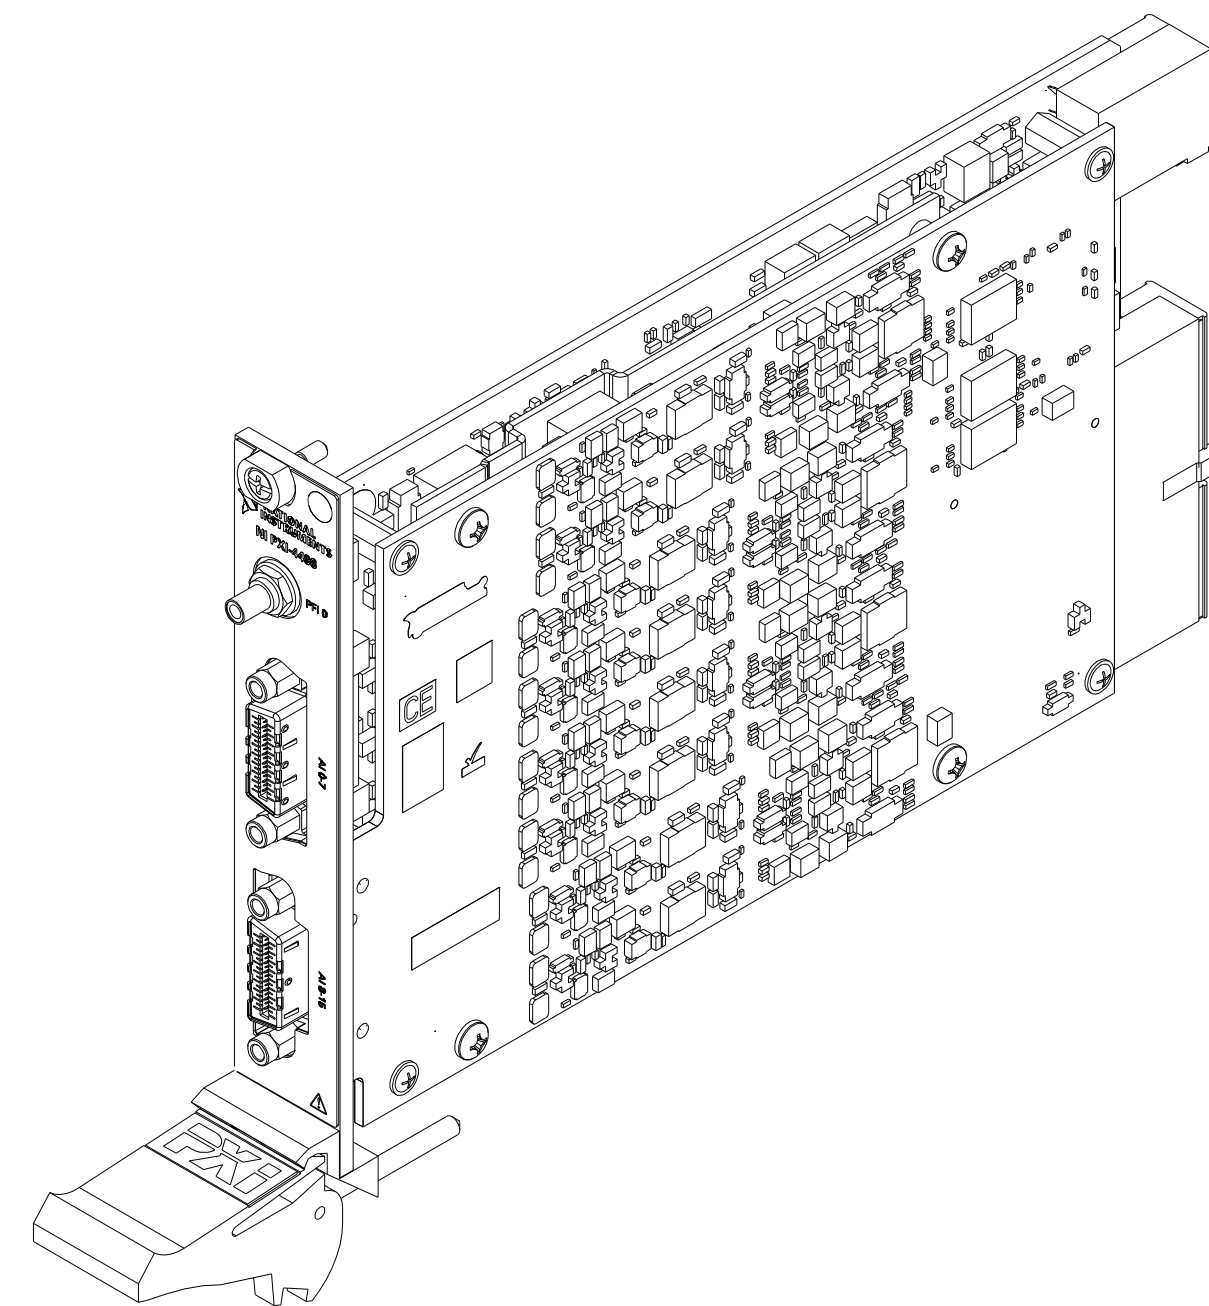

CUSTOMER DRAWING

UNLESS OTHERWISE SPECIFIED DIMENSIONS ARE IN INCHES AND (MILLIMETERS).	NATIONAL INSTRUMENTS® AUSTIN, TEXAS	
	TITLE NI PXI-449X MODULE	
DO NOT SCALE DRAWING THIRD ANGLE PROJECTION	SIZE CODE IDENT NO. MM/DD/YYYY D 7U296 11/5/07	SCALE: 1/1 SHEET 1 OF 1