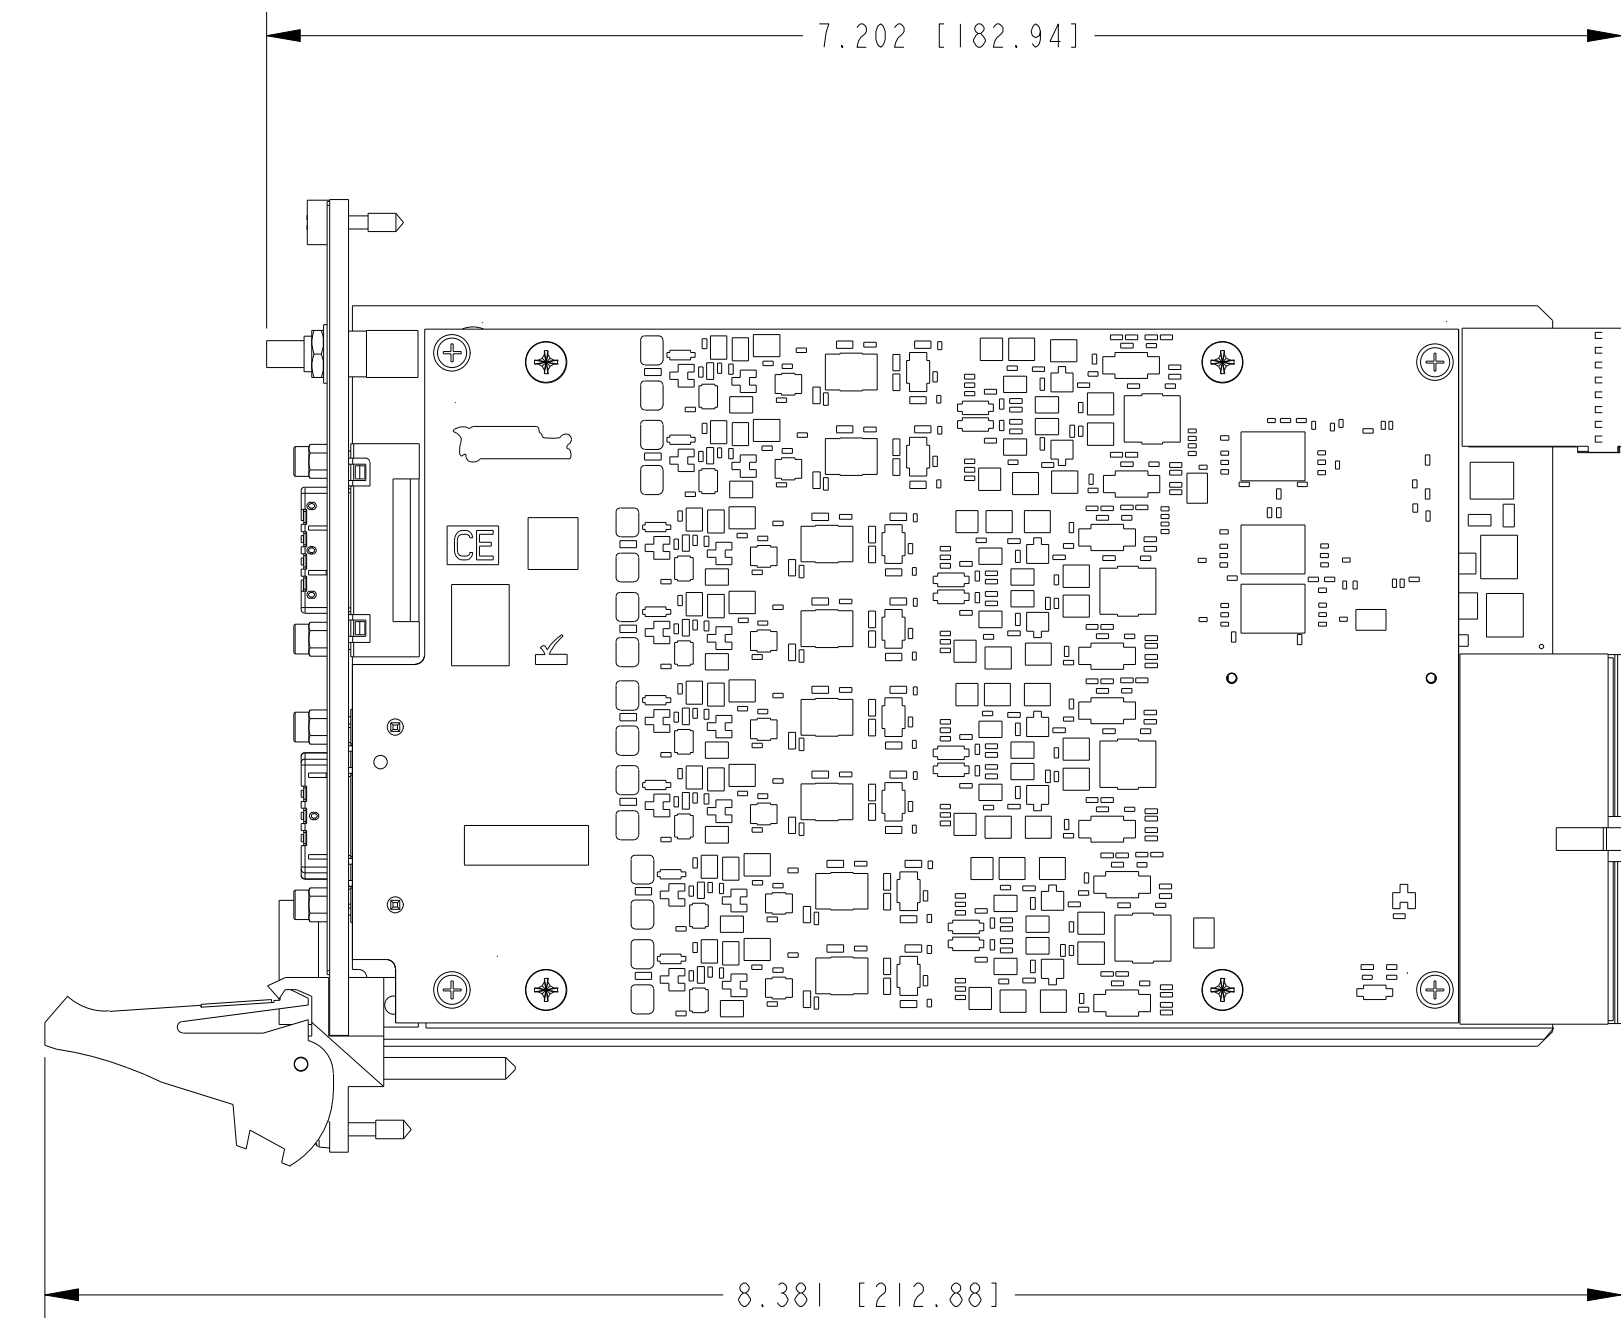

CUSTOMER DRAWING

UNLESS OTHERWISE SPECIFIED DIMENSIONS ARE IN INCHES AND (MILLIMETERS).	NATIONAL INSTRUMENTS® AUSTIN, TEXAS	
	TITLE NI PXI-449X MODULE	
DO NOT SCALE DRAWING THIRD ANGLE PROJECTION	SIZE CODE IDENT NO. MM/DD/YYYY D 7U296 11/5/07	SCALE: 1/1 SHEET 1 OF 1