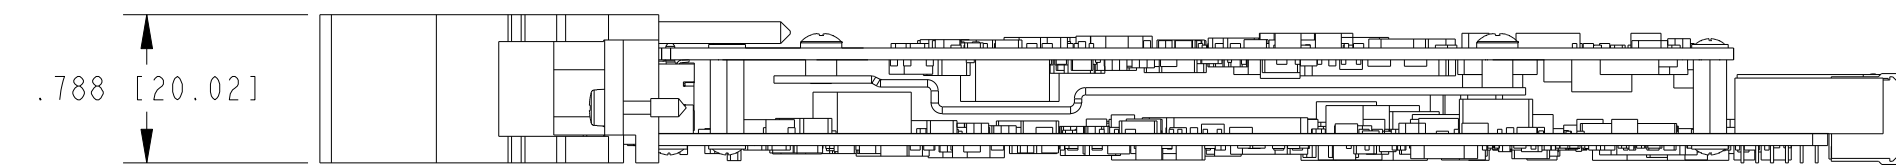

CUSTOMER DRAWING

UNLESS OTHERWISE SPECIFIED DIMENSIONS ARE IN INCHES AND (MILLIMETERS).	NATIONAL INSTRUMENTS® AUSTIN, TEXAS	
	TITLE NI PXI-449X MODULE	
DO NOT SCALE DRAWING THIRD ANGLE PROJECTION	SIZE CODE IDENT NO. MM/DD/YYYY D 7U296 11/5/07	SCALE: 1/1 SHEET 1 OF 1