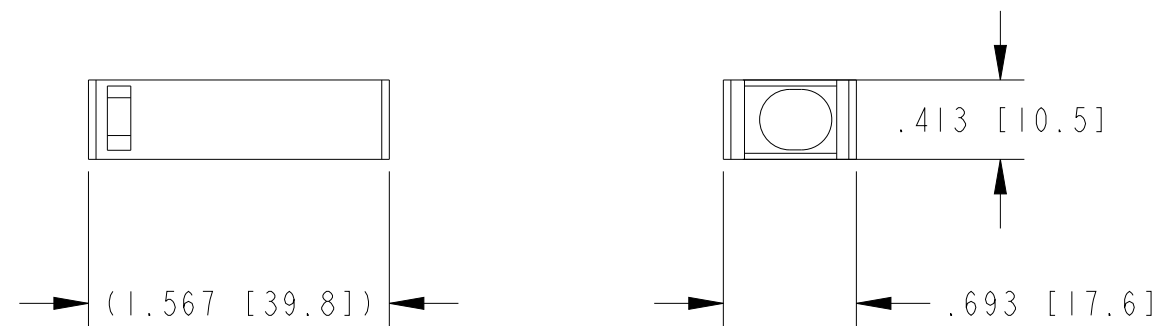

BACKSHELL WITH
6 POS CONNECTOR

BACKSHELL ONLY

CUSTOMER DRAWING

2. DIMENSIONS IN ( ) ARE FOR REFERENCE ONLY.
  1. REFER TO PRODUCT MANUAL ON NI.COM FOR MORE DETAILS.
2. NOTES: UNLESS OTHERWISE SPECIFIED.

UNLESS OTHERWISE SPECIFIED DIMENSIONS ARE IN INCHES AND (MILLIMETERS).		AUSTIN, TEXAS	
DO NOT SCALE DRAWING		TITLE	
THIRD ANGLE PROJECTION		NI 9972 CONNECTOR BLOCK 6 PIN WEIDMULLER	
SIZE	CODE	IDENT NO.	MM/DD/YYYY
B	7U296		03/14/2016
SCALE: 1/1		SHEET | OF |