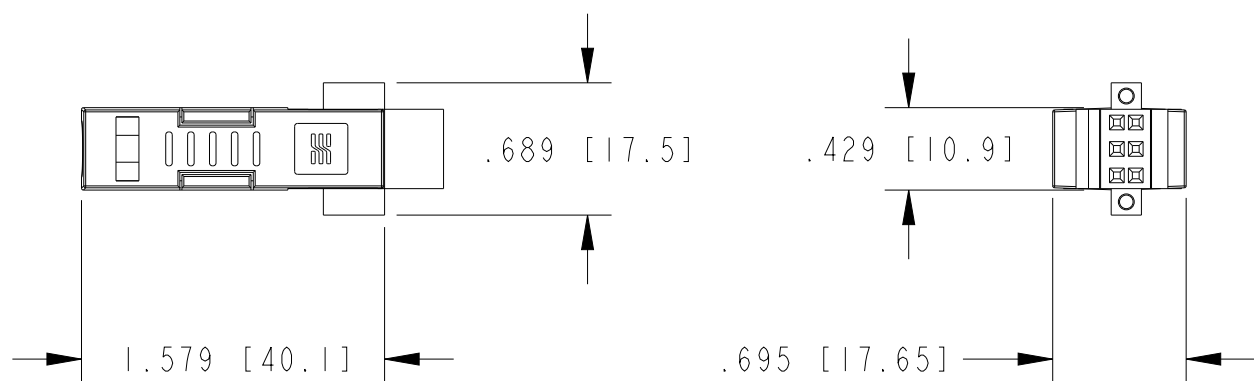

BACKSHELL WITH
6 POS CONNECTOR

BACKSHELL ONLY

CUSTOMER DRAWING

2. DIMENSIONS IN ( ) ARE FOR REFERENCE ONLY.
  1. REFER TO PRODUCT MANUAL ON NI.COM FOR MORE DETAILS.
2. NOTES: UNLESS OTHERWISE SPECIFIED.

UNLESS OTHERWISE SPECIFIED DIMENSIONS ARE IN INCHES AND (MILLIMETERS).		AUSTIN, TEXAS	
DO NOT SCALE DRAWING		TITLE	
THIRD ANGLE PROJECTION		NI 9972 CONNECTOR BLOCK 6 PIN WEIDMULLER	
SIZE	CODE	IDENT NO.	MM/DD/YYYY
B	7U296		03/14/2016
SCALE: 1/1		SHEET | OF |