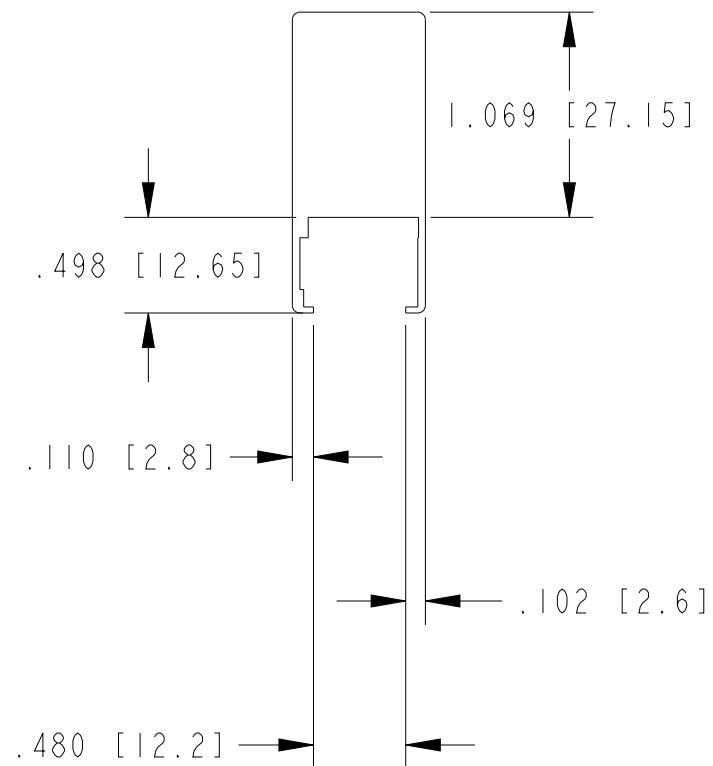

 **CLICK HERE**

**NI-9972**

BACKSHELL WITH  
 6 POS CONNECTOR

BACKSHELL ONLY

CUSTOMER DRAWING

- 2. DIMENSIONS IN ( ) ARE FOR REFERENCE ONLY.
  - 1. REFER TO PRODUCT MANUAL ON NI.COM FOR MORE DETAILS.
- NOTES: UNLESS OTHERWISE SPECIFIED.

|  |       |   |            |
|--|-------|---|------------|
| UNLESS OTHERWISE SPECIFIED DIMENSIONS ARE IN INCHES AND (MILLIMETERS). |       |  AUSTIN, TEXAS |            |
| DO NOT SCALE DRAWING   |       | TITLE   |            |
| THIRD ANGLE PROJECTION   |       | NI 9972<br>CONNECTOR BLOCK<br>6 PIN WEIDMULLER  |            |
| SIZE   | CODE  | IDENT NO.   | MM/DD/YYYY |
| B  | 7U296 |   | 03/14/2016 |
| SCALE: 1/1   |       | SHEET   OF  |            |