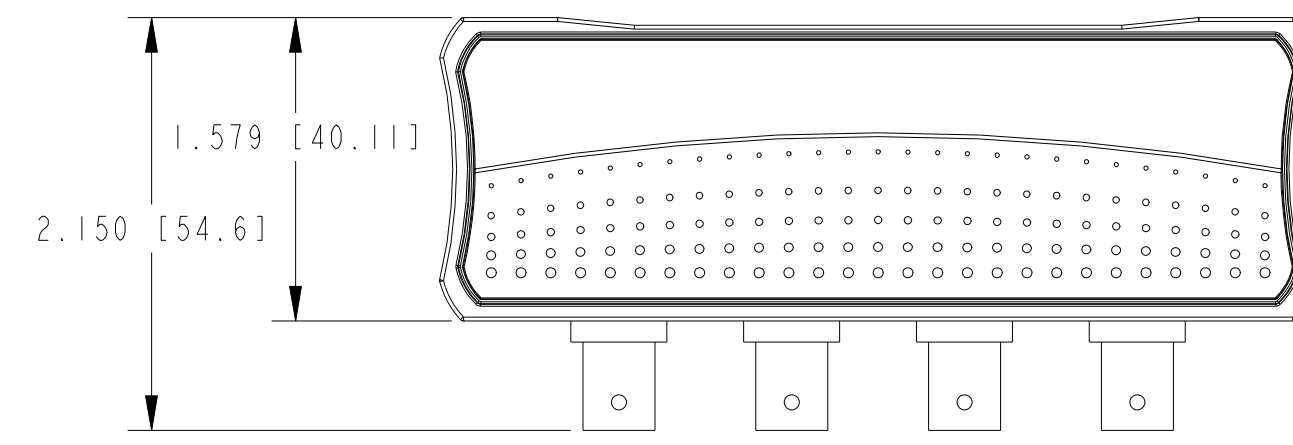

 1-800-915-6216

 www.apexwaves.com

 sales@apexwaves.com

All trademarks, brands, and brand names are the property of their respective owners.

Request a Quote

 **CLICK HERE**

BNC-2115

UNLESS OTHERWISE SPECIFIED DIMENSIONS ARE IN INCHES AND [MILLIMETERS].	 NATIONAL INSTRUMENTS® AUSTIN, TEXAS	
	TITLE BNC-2115 SHIELDED CONNECTOR BLOCK FOR 100-PIN E SERIES DEVICES	
DO NOT SCALE DRAWING THIRD ANGLE PROJECTION	SIZE CODE IDENT NO. MM/DD/YYYY D 7U296 01/15/08	
	SCALE: 1/1	SHEET 1 OF 1