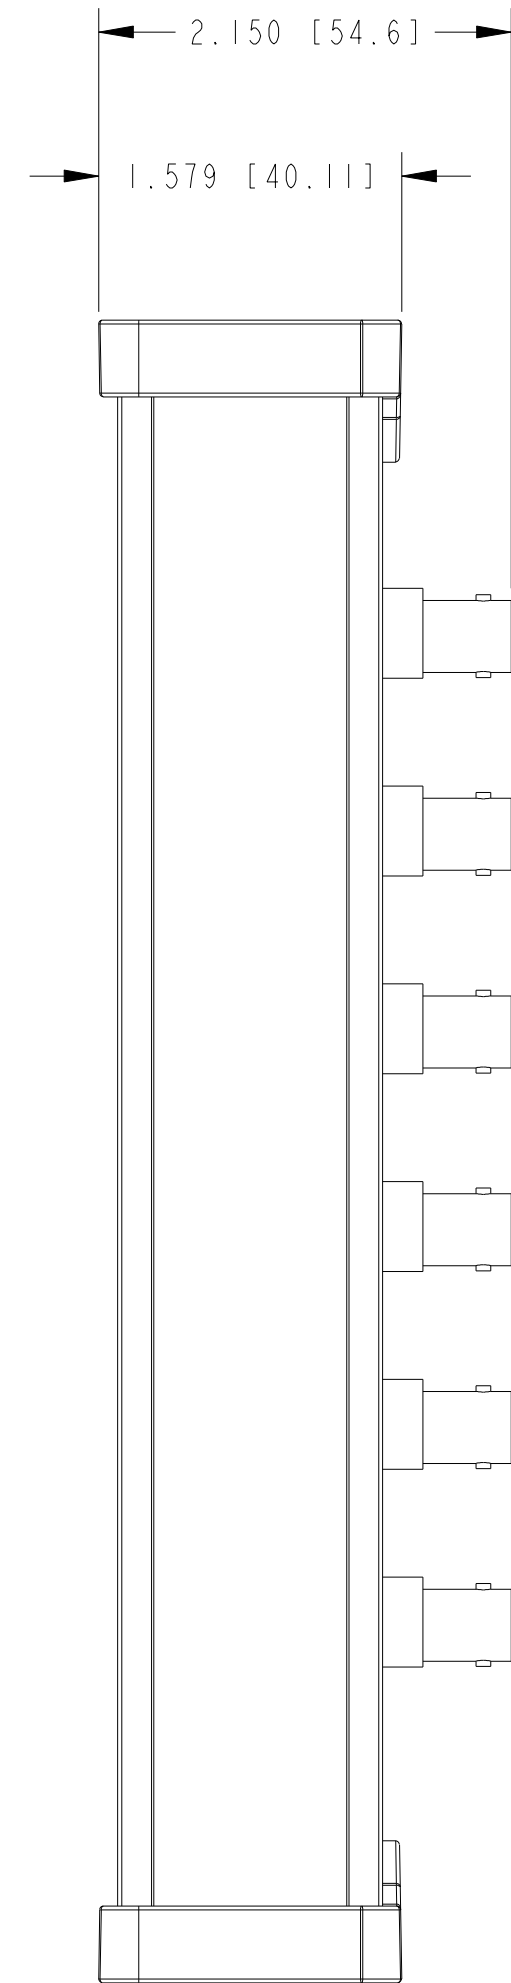

 1-800-915-6216

 www.apexwaves.com

 sales@apexwaves.com

All trademarks, brands, and brand names are the property of their respective owners.

Request a Quote

 **CLICK HERE**

BNC-2115

UNLESS OTHERWISE SPECIFIED DIMENSIONS ARE IN INCHES AND [MILLIMETERS].	 NATIONAL INSTRUMENTS® AUSTIN, TEXAS	
	TITLE BNC-2115 SHIELDED CONNECTOR BLOCK FOR 100-PIN E SERIES DEVICES	
DO NOT SCALE DRAWING THIRD ANGLE PROJECTION	SIZE CODE IDENT NO. MM/DD/YYYY D 7U296 01/15/08	
	SCALE: 1/1	SHEET 1 OF 1