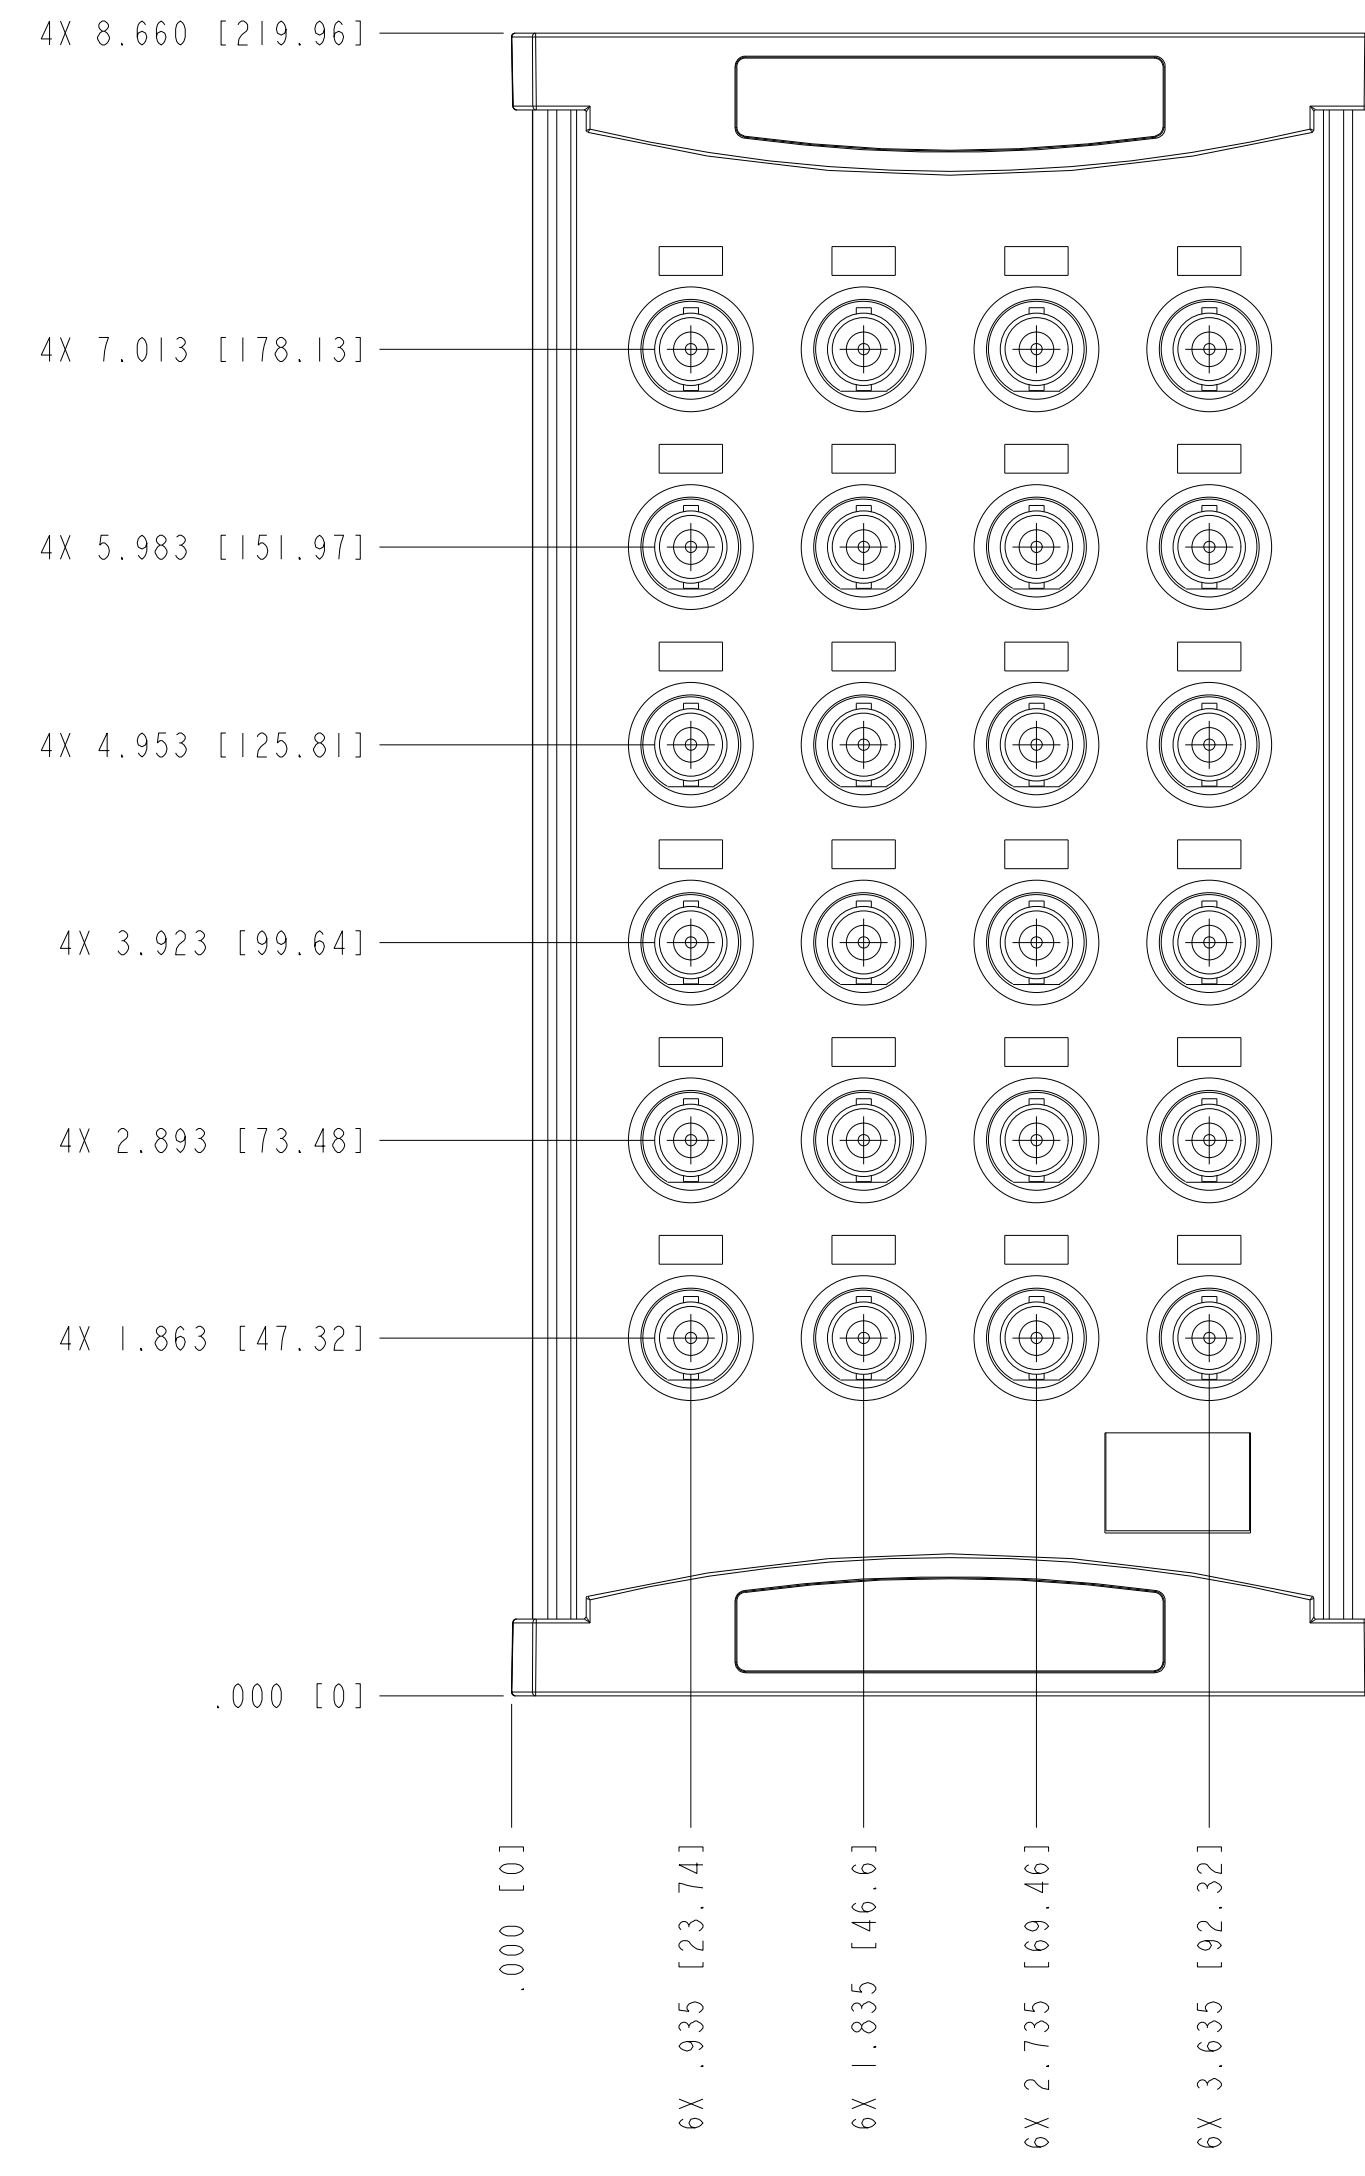

 1-800-915-6216

 www.apexwaves.com

 sales@apexwaves.com

All trademarks, brands, and brand names are the property of their respective owners.

Request a Quote

 **CLICK HERE**

BNC-2115

UNLESS OTHERWISE SPECIFIED DIMENSIONS ARE IN INCHES AND [MILLIMETERS].	 NATIONAL INSTRUMENTS® AUSTIN, TEXAS	
	TITLE BNC-2115 SHIELDED CONNECTOR BLOCK FOR 100-PIN E SERIES DEVICES	
DO NOT SCALE DRAWING THIRD ANGLE PROJECTION	SIZE CODE IDENT NO. MM/DD/YYYY D 7U296 01/15/08	
	SCALE: 1/1	SHEET 1 OF 1