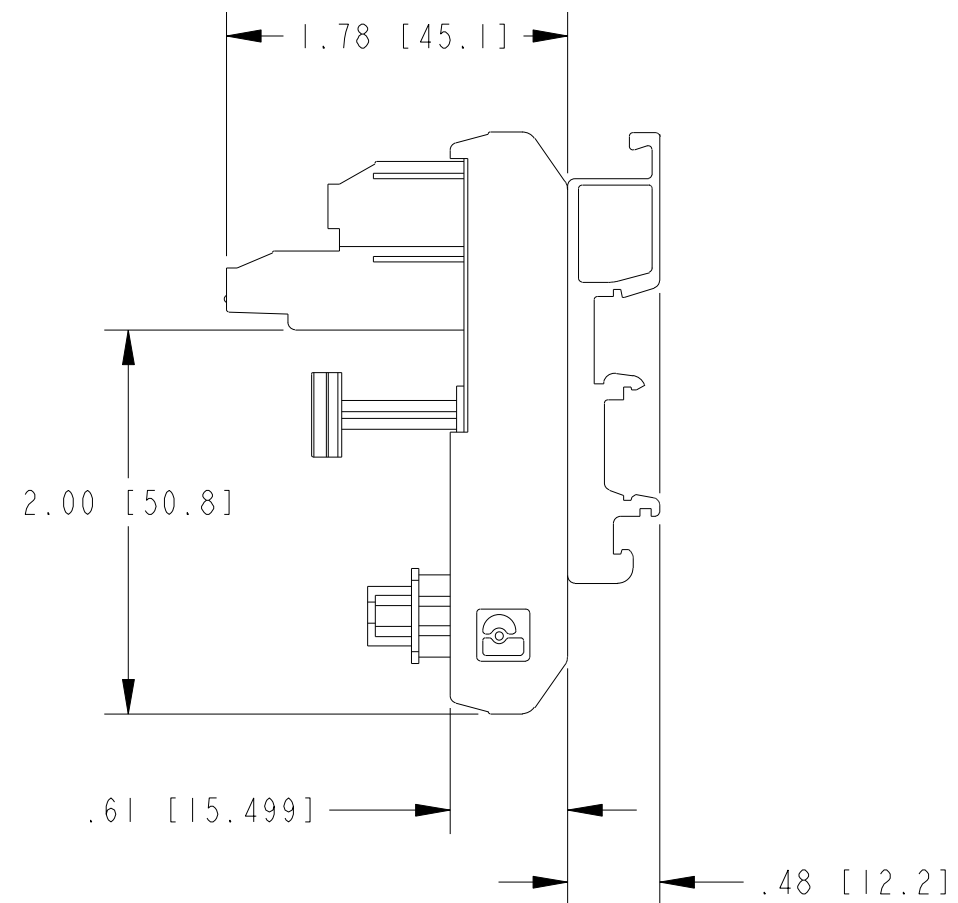

CUSTOMER DRAWING

UNLESS OTHERWISE SPECIFIED
DIMENSIONS ARE IN INCHES AND
[MILLIMETERS].

AUSTIN, TEXAS

DO NOT SCALE DRAWING
THIRD ANGLE PROJECTION

TITLE

CB-37FH

SIZE	CODE IDENT NO.	MM/DD/YYYY
B	7U296	11/28/2008
SCALE: 1/1		SHEET | OF |