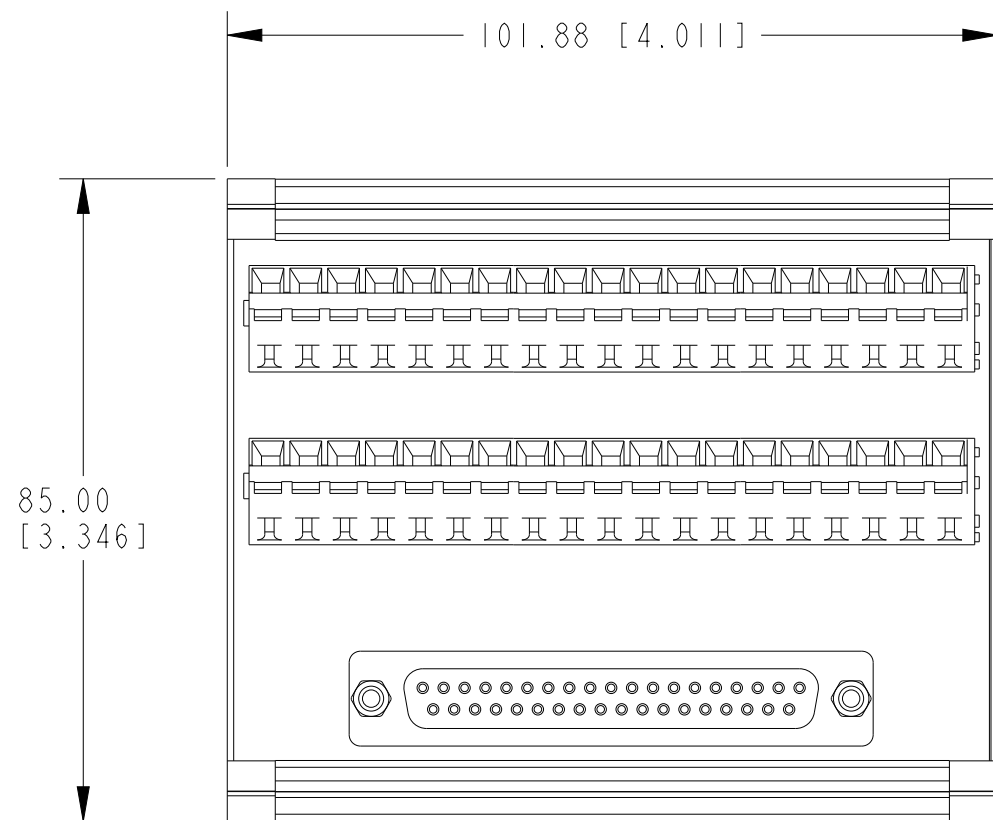

1. REFER TO PRODUCT MANUAL ON NI.COM FOR MORE DETAILS.

NOTES: UNLESS OTHERWISE SPECIFIED.

METRIC

CUSTOMER DRAWING

UNLESS OTHERWISE SPECIFIED
DIMENSIONS ARE IN MILLIMETERS
AND [INCHES].

NI.COM
AUSTIN, TEXAS

DO NOT SCALE DRAWING

TITLE

THIRD ANGLE PROJECTION

CRIO-951X

SIZE CODE IDENT NO. MM/DD/YYYY

B 7U296 01/19/20

SCALE: 1/1 SHEET OF