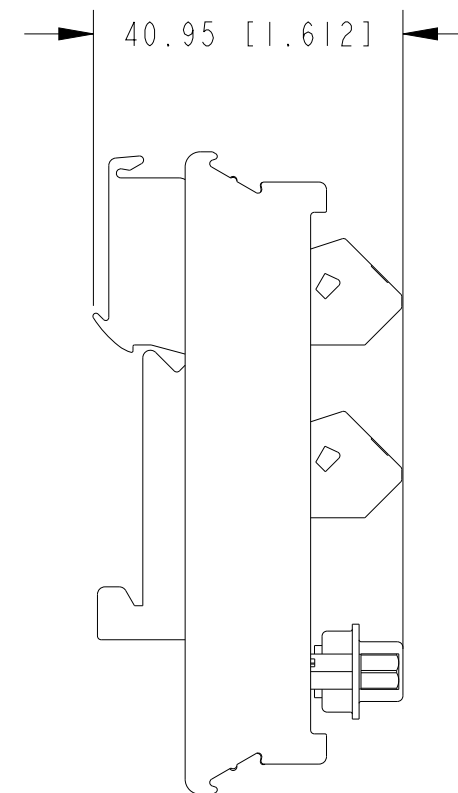

 1-800-915-6216

 www.apexwaves.com

 sales@apexwaves.com

All trademarks, brands, and brand names are the property of their respective owners.

Request a Quote

 **CLICK HERE**

CB-37FH

1. REFER TO PRODUCT MANUAL ON NI.COM FOR MORE DETAILS.

NOTES: UNLESS OTHERWISE SPECIFIED.

METRIC

CUSTOMER DRAWING

UNLESS OTHERWISE SPECIFIED
 DIMENSIONS ARE IN MILLIMETERS
 AND [INCHES].

NI.COM
 AUSTIN, TEXAS

DO NOT SCALE DRAWING

TITLE

THIRD ANGLE PROJECTION

CRIO-951X

SIZE CODE IDENT NO. MM/DD/YYYY

B 7U296 01/19/20

SCALE: 1/1 SHEET OF