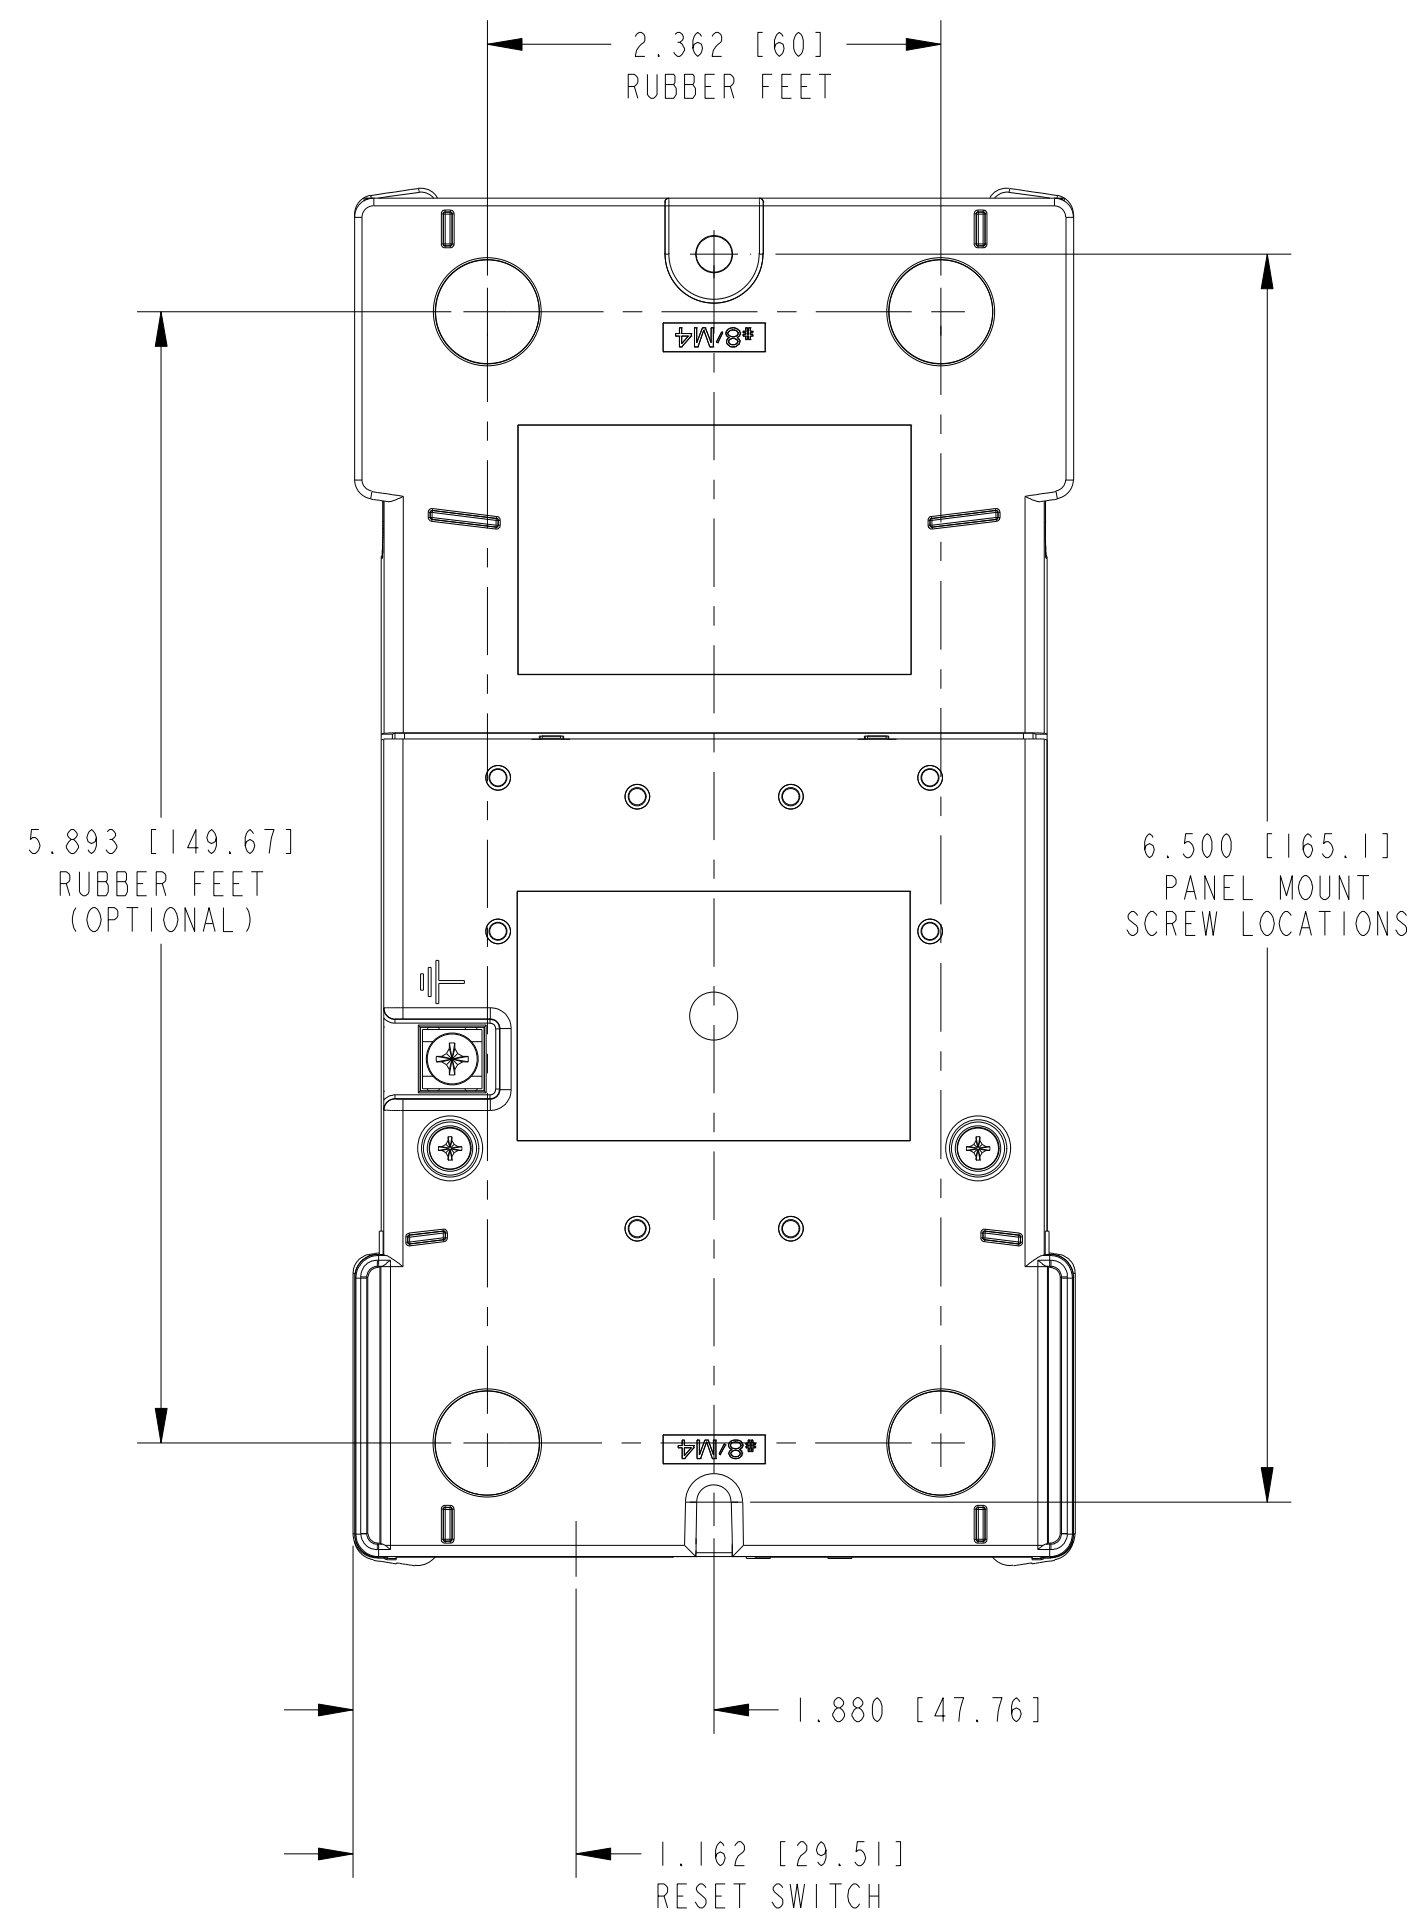

 1-800-915-6216

 www.apexwaves.com

 sales@apexwaves.com

All trademarks, brands, and brand names are the property of their respective owners.

Request a Quote

 **CLICK HERE**

ENET-9163

RUBBER FEET ADD ADDITIONAL .072 [1.83] HEIGHT.

NOTES: UNLESS OTHERWISE SPECIFIED.

UNLESS OTHERWISE SPECIFIED
 DIMENSIONS ARE IN INCHES AND
 [MILLIMETERS].
 DO NOT SCALE DRAWING
 THIRD ANGLE PROJECTION

NATIONAL INSTRUMENTS® AUSTIN, TEXAS	
TITLE NI ENET-9163 ETHERNET C SERIES SINGLE MODULE CARRIER	
SIZE CODE IDENT NO MM/DD/YYYY D 7U296 10/27/2008	SHEET 1 OF 1 CU.ENET-9163