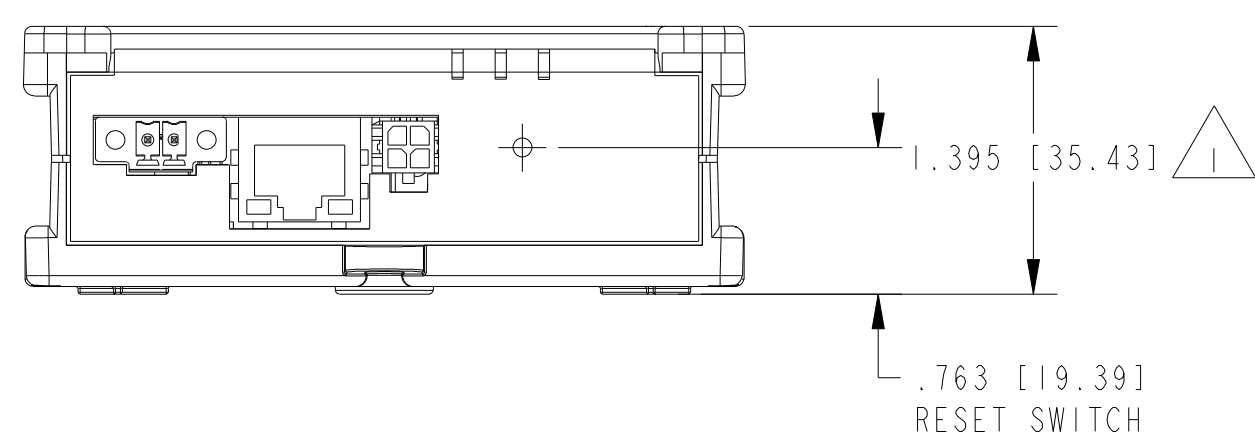

 1-800-915-6216

 www.apexwaves.com

 sales@apexwaves.com

All trademarks, brands, and brand names are the property of their respective owners.

Request a Quote

 **CLICK HERE**

ENET-9163

RUBBER FEET ADD ADDITIONAL .072 [1.83] HEIGHT.

NOTES: UNLESS OTHERWISE SPECIFIED.

UNLESS OTHERWISE SPECIFIED
 DIMENSIONS ARE IN INCHES AND
 [MILLIMETERS].
 DO NOT SCALE DRAWING
 THIRD ANGLE PROJECTION

NATIONAL INSTRUMENTS® AUSTIN, TEXAS	
TITLE NI ENET-9163 ETHERNET C SERIES SINGLE MODULE CARRIER	
SIZE CODE IDENT NO MM/DD/YYYY D 7U296 10/27/2008	SHEET 1 OF 1 CU.ENET-9163