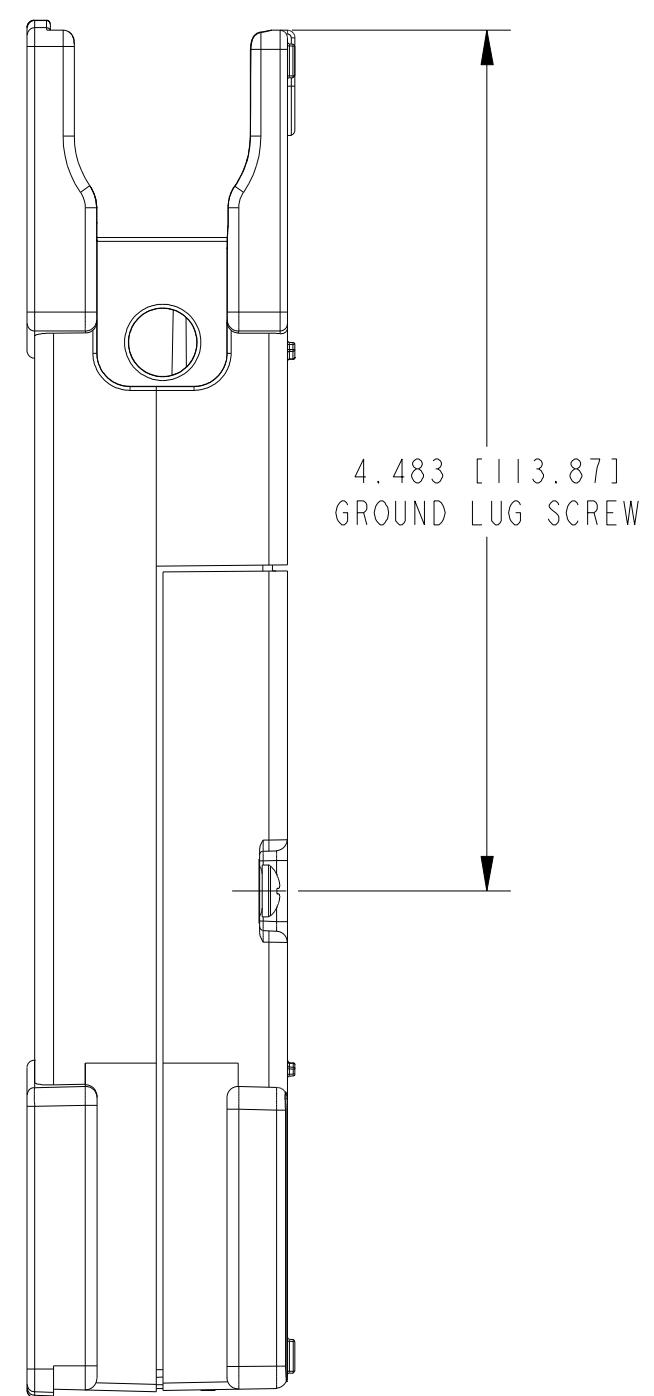

 1-800-915-6216

 www.apexwaves.com

 sales@apexwaves.com

All trademarks, brands, and brand names are the property of their respective owners.

Request a Quote

 **CLICK HERE**

ENET-9163

RUBBER FEET ADD ADDITIONAL .072 [1.83] HEIGHT.

NOTES: UNLESS OTHERWISE SPECIFIED.

UNLESS OTHERWISE SPECIFIED
 DIMENSIONS ARE IN INCHES AND
 [MILLIMETERS].
 DO NOT SCALE DRAWING
 THIRD ANGLE PROJECTION

NATIONAL INSTRUMENTS® AUSTIN, TEXAS	
TITLE NI ENET-9163 ETHERNET C SERIES SINGLE MODULE CARRIER	
SIZE CODE IDENT NO MM/DD/YYYY D 7U296 10/27/2008	SHEET 1 OF 1 CU.ENET-9163