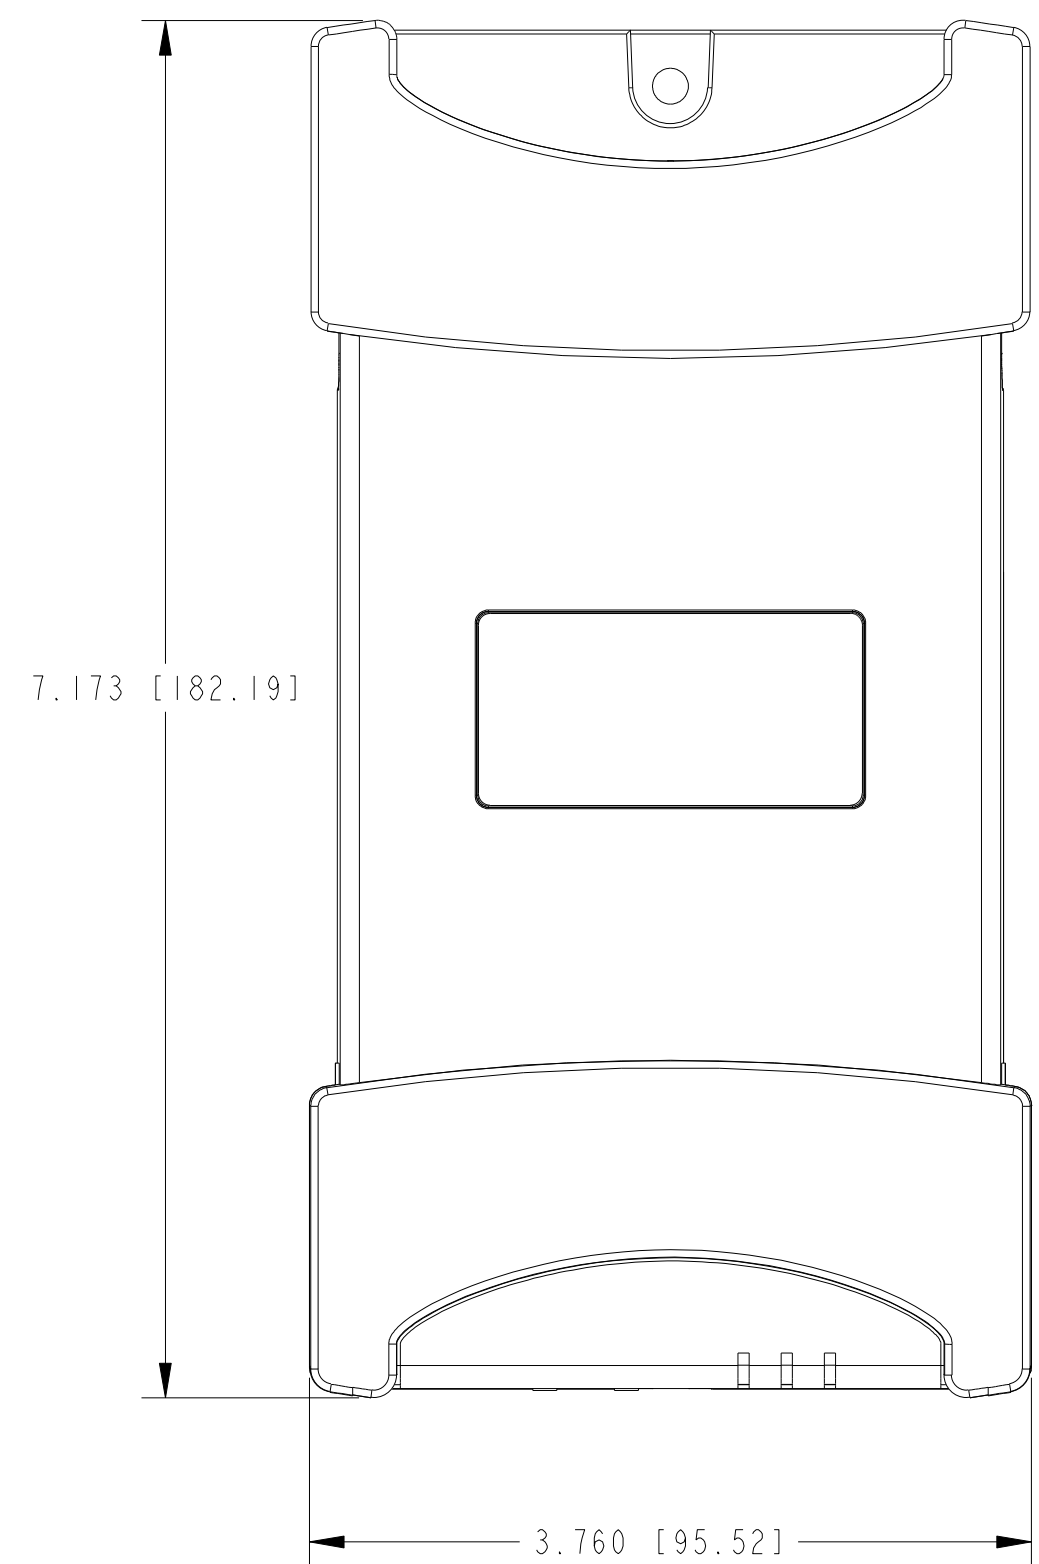

 1-800-915-6216

 www.apexwaves.com

 sales@apexwaves.com

All trademarks, brands, and brand names are the property of their respective owners.

Request a Quote

 **CLICK HERE**

ENET-9163

RUBBER FEET ADD ADDITIONAL .072 [1.83] HEIGHT.

NOTES: UNLESS OTHERWISE SPECIFIED.

UNLESS OTHERWISE SPECIFIED
 DIMENSIONS ARE IN INCHES AND
 [MILLIMETERS].
 DO NOT SCALE DRAWING
 THIRD ANGLE PROJECTION

NATIONAL INSTRUMENTS® AUSTIN, TEXAS	
TITLE NI ENET-9163 ETHERNET C SERIES SINGLE MODULE CARRIER	
SIZE CODE IDENT NO MM/DD/YYYY D 7U296 10/27/2008	SHEET 1 OF 1 CU.ENET-9163