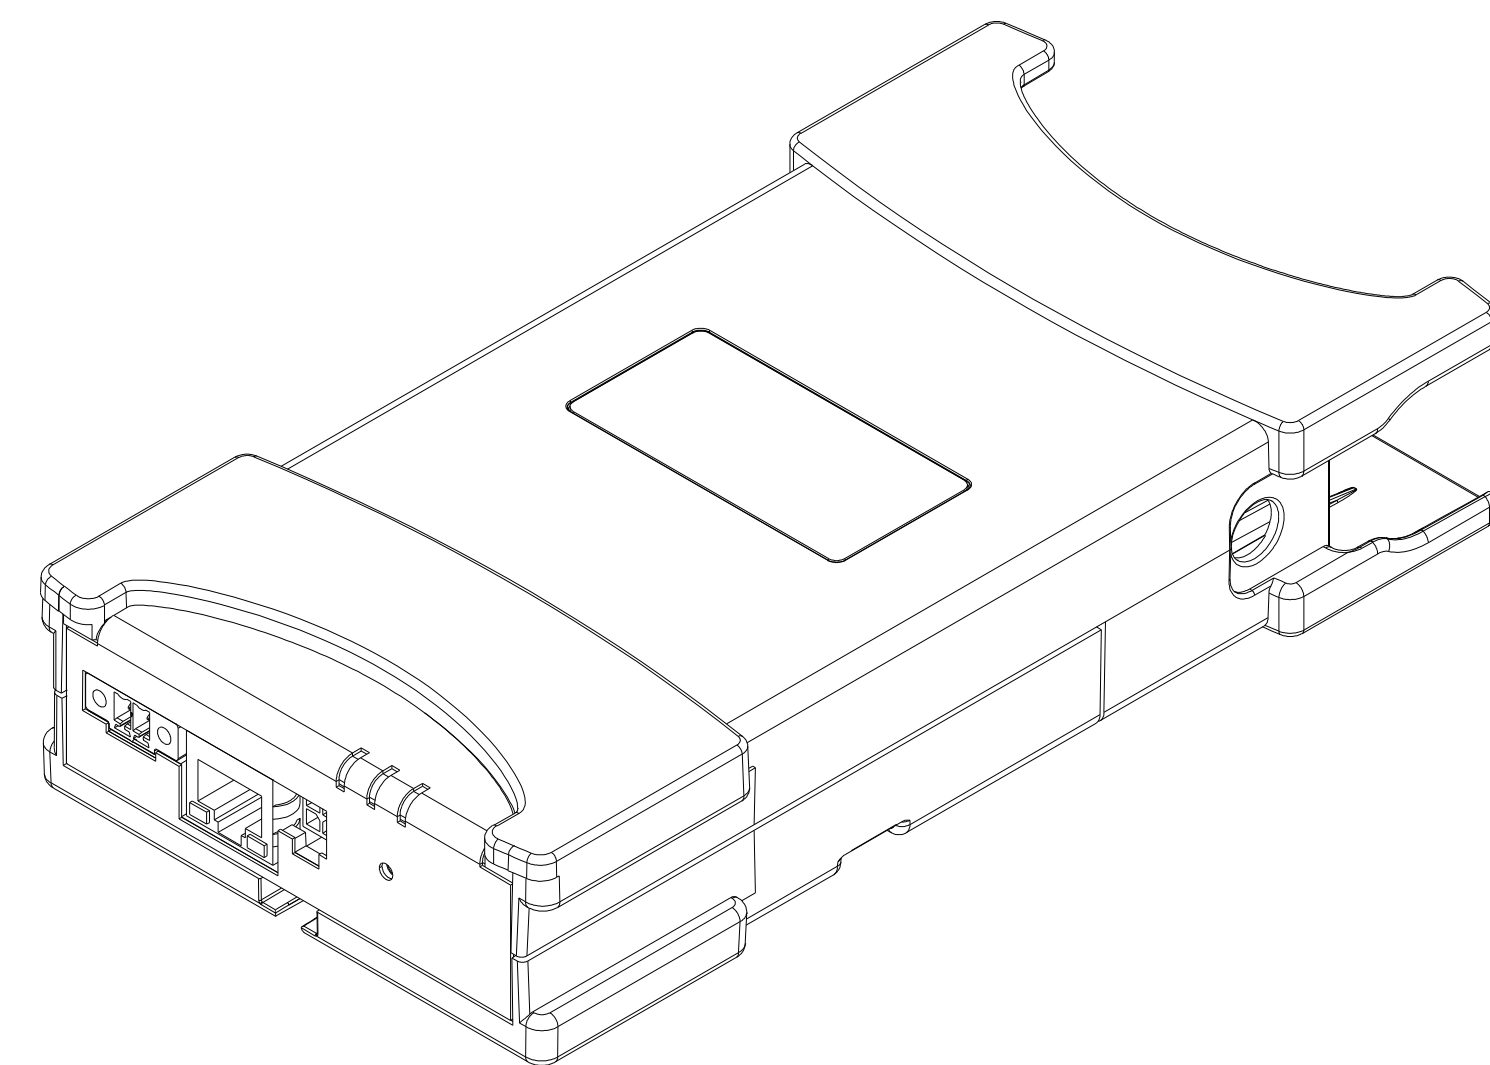

 1-800-915-6216

 www.apexwaves.com

 sales@apexwaves.com

All trademarks, brands, and brand names are the property of their respective owners.

Request a Quote

 **CLICK HERE**

ENET-9163

RUBBER FEET ADD ADDITIONAL .072 [1.83] HEIGHT.

NOTES: UNLESS OTHERWISE SPECIFIED.

UNLESS OTHERWISE SPECIFIED
 DIMENSIONS ARE IN INCHES AND
 [MILLIMETERS].
 DO NOT SCALE DRAWING
 THIRD ANGLE PROJECTION

NATIONAL INSTRUMENTS® AUSTIN, TEXAS	
TITLE NI ENET-9163 ETHERNET C SERIES SINGLE MODULE CARRIER	
SIZE CODE IDENT NO MM/DD/YYYY D 7U296 10/27/2008	SHEET 1 OF 1 CU.ENET-9163