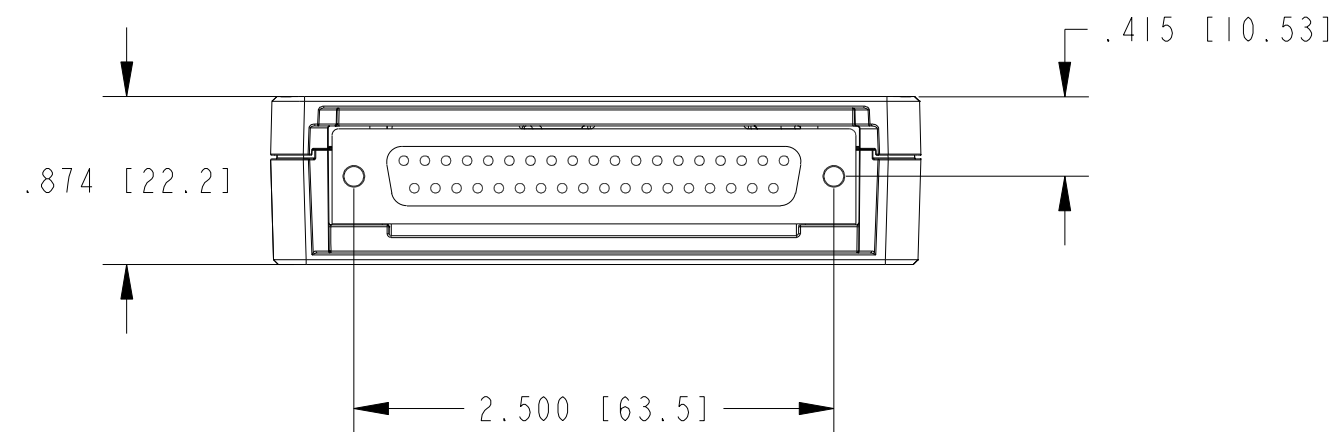

4

3

2

1

COPYRIGHT ©2012
NATIONAL INSTRUMENTS CORPORATION AND ITS LICENSORS. ALL RIGHTS RESERVED.

CUSTOMER DRAWING

UNLESS OTHERWISE SPECIFIED
DIMENSIONS ARE IN INCHES AND
[MILLIMETERS].

DO NOT SCALE DRAWING

THIRD ANGLE PROJECTION

AUSTIN, TEXAS

TITLE

NI 9923 TERMINAL BLOCK FOR
C-SERIES 37-PIN D-SUB MODULES

SIZE CODE IDENT NO. MM/DD/YYYY

C7U296

03/12/2012

SCALE: 1/1

SHEET 1 OF 1

4

3

2

1

D

D

C

C

B

B

A

A