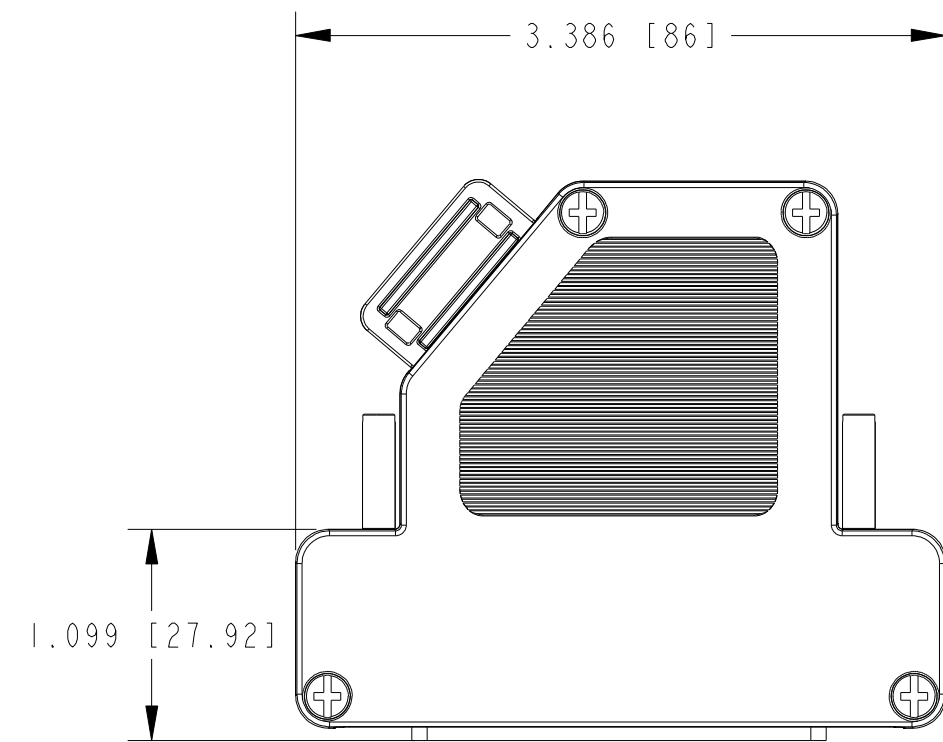

4

3

2

1

COPYRIGHT ©2012
NATIONAL INSTRUMENTS CORPORATION AND ITS LICENSORS. ALL RIGHTS RESERVED.

CUSTOMER DRAWING

UNLESS OTHERWISE SPECIFIED
DIMENSIONS ARE IN INCHES AND
[MILLIMETERS].

DO NOT SCALE DRAWING

THIRD ANGLE PROJECTION

AUSTIN, TEXAS

TITLE

NI 9923 TERMINAL BLOCK FOR
C-SERIES 37-PIN D-SUB MODULES

SIZE CODE IDENT NO. MM/DD/YYYY

C7U296

03/12/2012

SCALE: 1/1

SHEET 1 OF 1

4

3

2

1

D

D

C

C

B

B

A

A