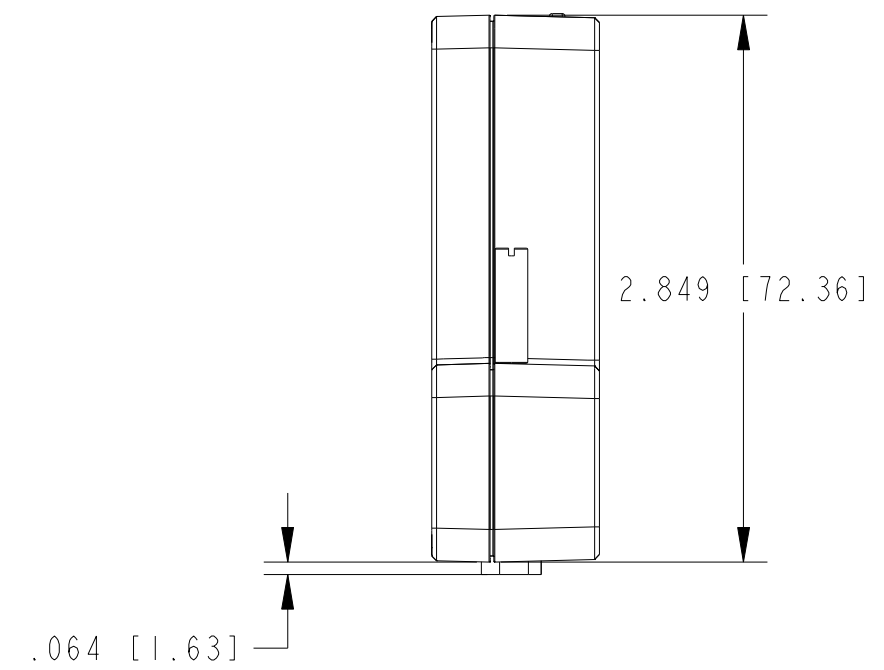

4

3

2

1

COPYRIGHT ©2012
NATIONAL INSTRUMENTS CORPORATION AND ITS LICENSORS. ALL RIGHTS RESERVED.

CUSTOMER DRAWING

UNLESS OTHERWISE SPECIFIED
DIMENSIONS ARE IN INCHES AND
[MILLIMETERS].

DO NOT SCALE DRAWING

THIRD ANGLE PROJECTION

AUSTIN, TEXAS

TITLE

NI 9923 TERMINAL BLOCK FOR
C-SERIES 37-PIN D-SUB MODULES

SIZE CODE IDENT NO. MM/DD/YYYY

C7U296

03/12/2012

SCALE: 1/1

SHEET 1 OF 1

4

3

2

1

D

D

C

C

B

B

A

A