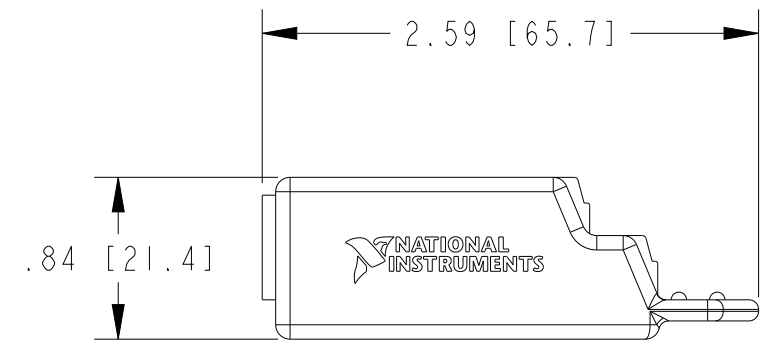

 **CLICK HERE**

**NI-9949**

4

3

2

1

COPYRIGHT ©2015  
NATIONAL INSTRUMENTS CORPORATION AND ITS LICENSORS. ALL RIGHTS RESERVED.

CUSTOMER DRAWING

UNLESS OTHERWISE SPECIFIED  
DIMENSIONS ARE IN INCHES AND  
[MILLIMETERS].  
DO NOT SCALE DRAWING  
THIRD ANGLE PROJECTION

		AUSTIN, TEXAS	
TITLE			
NI 9949			
SIZE	CODE	IDENT NO.	MM/DD/YYYY
C	7U	296	05/20/2015
SCALE:	1/1	SHEET	OF 1