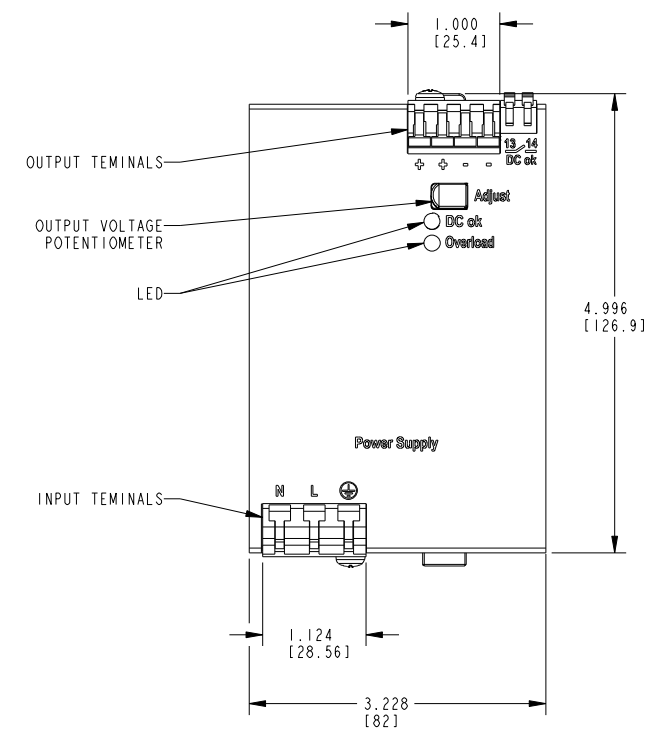

 1-800-915-6216

 www.apexwaves.com

 sales@apexwaves.com

All trademarks, brands, and brand names are the property of their respective owners.

Request a Quote

 **CLICK HERE**

PS-17

ISOMETRIC VIEW

1. REFER TO PRODUCT MANUAL ON NI.COM FOR MORE DETAILS.
 NOTES: UNLESS OTHERWISE SPECIFIED.

UNLESS OTHERWISE SPECIFIED DIMENSIONS ARE IN INCHES AND [MILLIMETERS].	NATIONAL INSTRUMENTS® AUSTIN, TEXAS	
	TITLE CUSTOMER DRAWING, POWER SUPPLY, PS-17	
DO NOT SCALE DRAWING THIRD ANGLE PROJECTION	SIZE CODE IDENT NO. MM/DD/YYYY D17U296 12/15/09	
	SCALE: 1/1	SHEET 1 OF 1 CU.ASSY.POWER.SUPPLY.PS-17