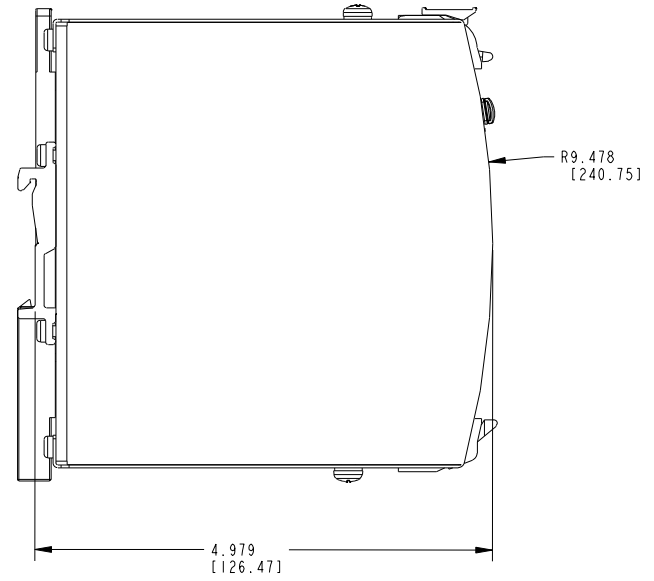

 1-800-915-6216

 www.apexwaves.com

 sales@apexwaves.com

All trademarks, brands, and brand names are the property of their respective owners.

Request a Quote

 **CLICK HERE**

PS-17

ISOMETRIC VIEW

1. REFER TO PRODUCT MANUAL ON NI.COM FOR MORE DETAILS.
 NOTES: UNLESS OTHERWISE SPECIFIED.

UNLESS OTHERWISE SPECIFIED DIMENSIONS ARE IN INCHES AND [MILLIMETERS].	NATIONAL INSTRUMENTS® AUSTIN, TEXAS	
	TITLE CUSTOMER DRAWING, POWER SUPPLY, PS-17	
DO NOT SCALE DRAWING THIRD ANGLE PROJECTION	SIZE CODE IDENT NO. MM/DD/YYYY D17U296 12/15/09	
	SCALE: 1/1	SHEET 1 OF 1 CU.ASSY.POWER.SUPPLY.PS-17