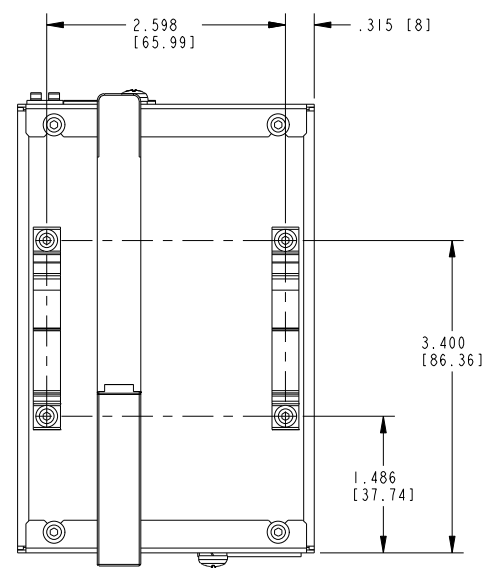

 1-800-915-6216

 www.apexwaves.com

 sales@apexwaves.com

All trademarks, brands, and brand names are the property of their respective owners.

Request a Quote

 **CLICK HERE**

PS-17

ISOMETRIC VIEW

1. REFER TO PRODUCT MANUAL ON NI.COM FOR MORE DETAILS.
 NOTES: UNLESS OTHERWISE SPECIFIED.

UNLESS OTHERWISE SPECIFIED DIMENSIONS ARE IN INCHES AND [MILLIMETERS].	NATIONAL INSTRUMENTS® AUSTIN, TEXAS	
	TITLE CUSTOMER DRAWING, POWER SUPPLY, PS-17	
DO NOT SCALE DRAWING THIRD ANGLE PROJECTION	SIZE CODE IDENT NO. MM/DD/YYYY D17U296 12/15/09	
	SCALE: 1/1	SHEET 1 OF 1 CU.ASSY.POWER.SUPPLY.PS-17