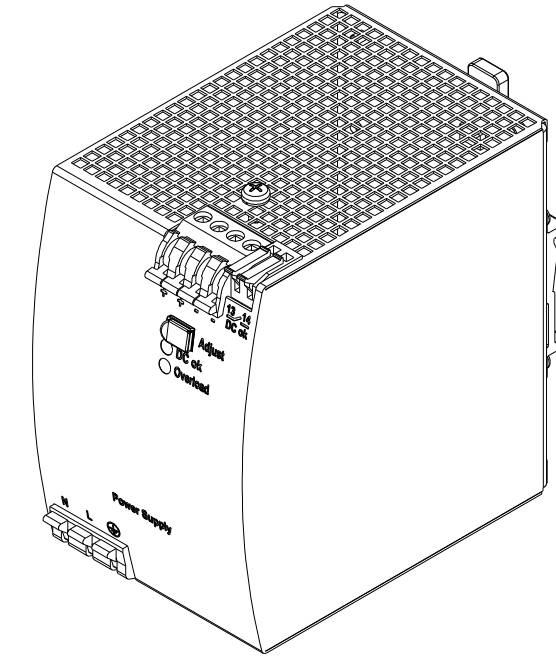

 1-800-915-6216

 www.apexwaves.com

 sales@apexwaves.com

All trademarks, brands, and brand names are the property of their respective owners.

Request a Quote

 **CLICK HERE**

PS-17

ISOMETRIC VIEW

1. REFER TO PRODUCT MANUAL ON NI.COM FOR MORE DETAILS.
 NOTES: UNLESS OTHERWISE SPECIFIED.

UNLESS OTHERWISE SPECIFIED DIMENSIONS ARE IN INCHES AND [MILLIMETERS].	NATIONAL INSTRUMENTS® AUSTIN, TEXAS	
	TITLE CUSTOMER DRAWING, POWER SUPPLY, PS-17	
DO NOT SCALE DRAWING THIRD ANGLE PROJECTION	SIZE CODE IDENT NO. MM/DD/YYYY D17U296 12/15/09	
	SCALE: 1/1	SHEET 1 OF 1 CU.ASSY.POWER.SUPPLY.PS-17