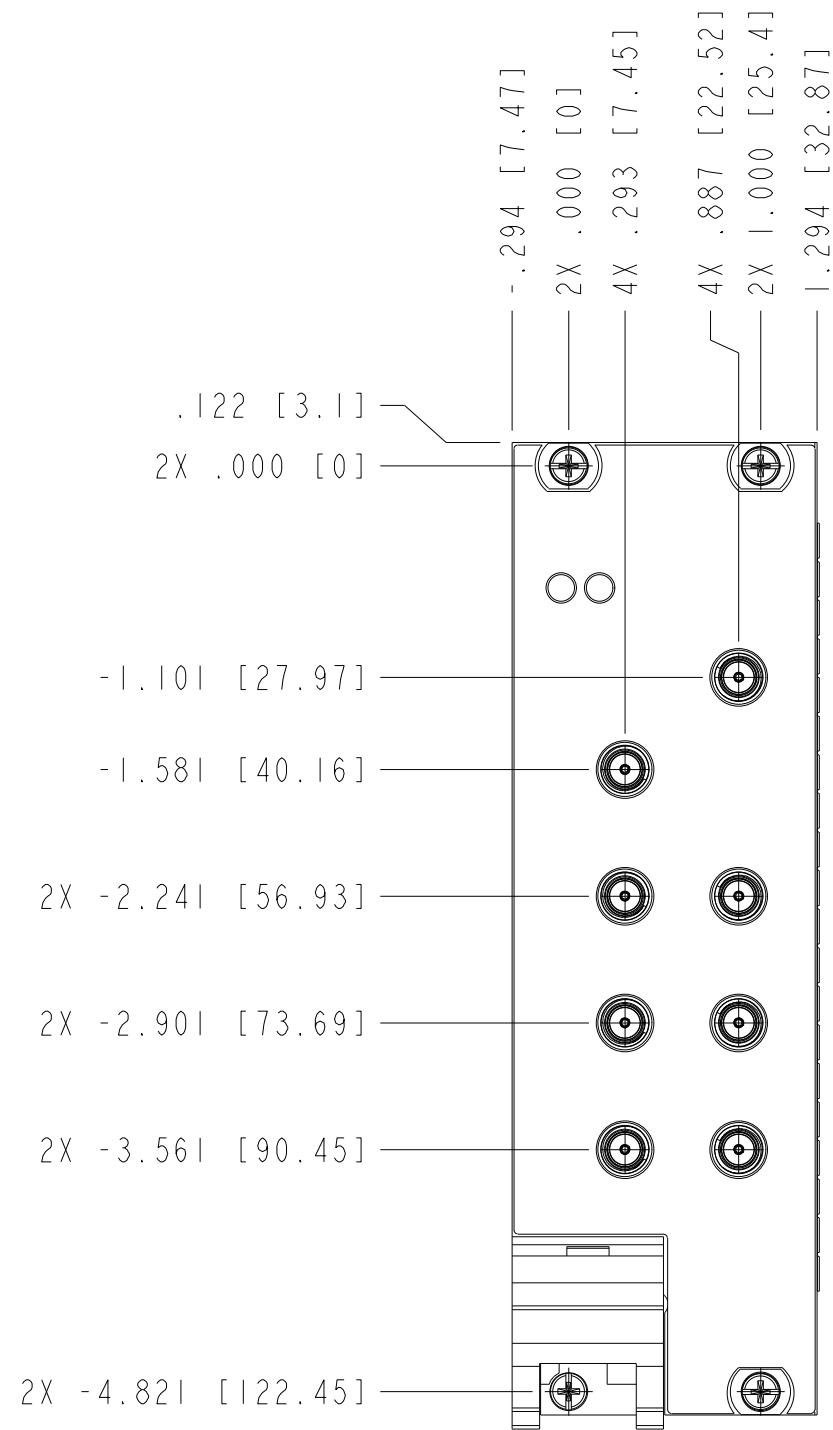

CUSTOMER DRAWING

UNLESS OTHERWISE SPECIFIED DIMENSIONS ARE IN INCHES AND [MILLIMETERS].		NATIONAL INSTRUMENTS® AUSTIN, TEXAS	
DO NOT SCALE DRAWING		TITLE	
THIRD ANGLE PROJECTION		PX1e-5603	
SIZE	CODE IDENT NO.	MM/DD/YYYY	
B	7U296	07/07/2010	
SCALE: 1/1		SHEET | OF |