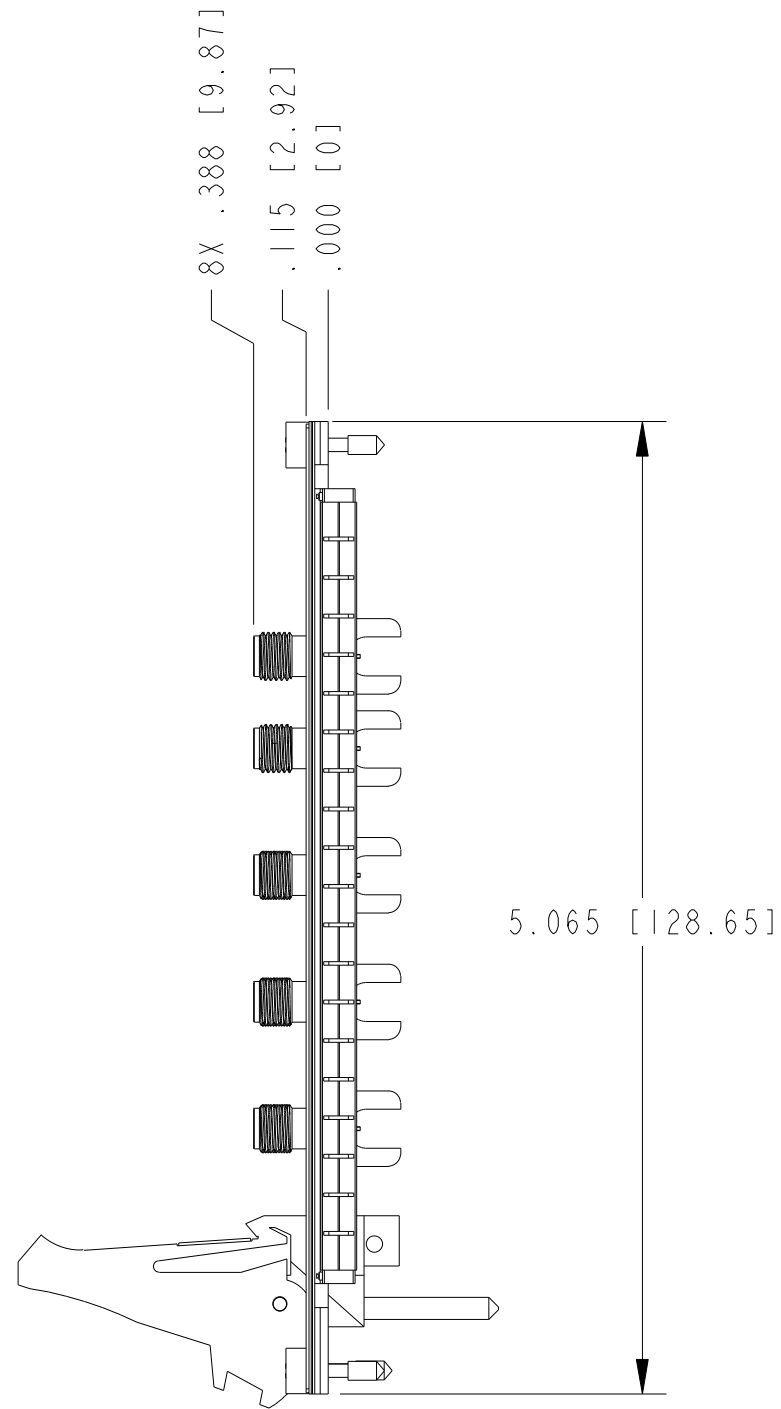

CUSTOMER DRAWING

UNLESS OTHERWISE SPECIFIED DIMENSIONS ARE IN INCHES AND [MILLIMETERS].		NATIONAL INSTRUMENTS® AUSTIN, TEXAS	
DO NOT SCALE DRAWING		TITLE	
THIRD ANGLE PROJECTION		PX1e-5603	
SIZE	CODE IDENT NO.	MM/DD/YYYY	
B	7U296	07/07/2010	
SCALE: 1/1		SHEET | OF |