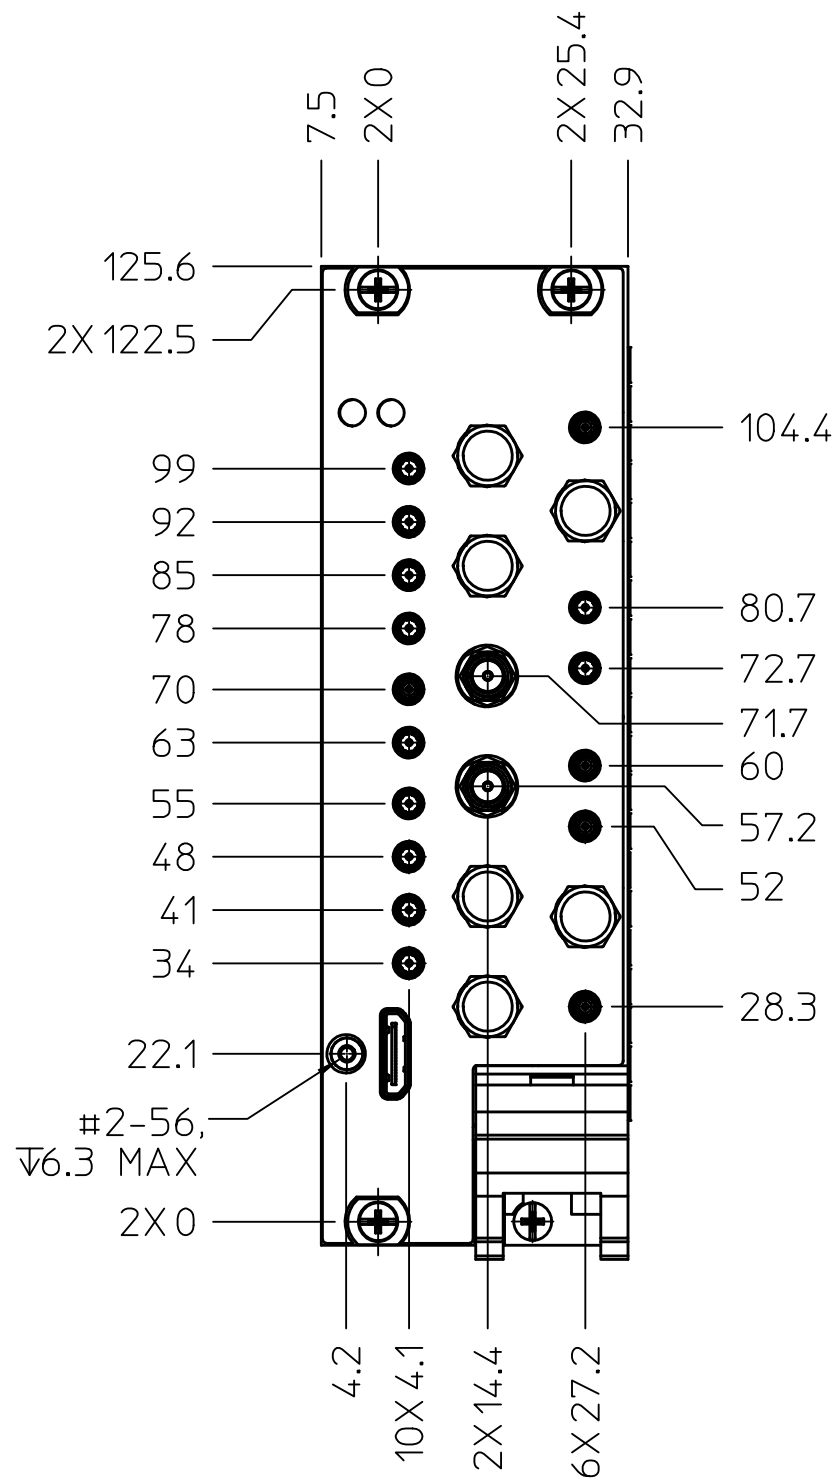

PXIe-3621

1. REFER TO PRODUCT MANUAL ON NI.COM FOR MORE DETAILS.

NOTES: UNLESS OTHERWISE SPECIFIED.

UNLESS OTHERWISE SPECIFIED DIMENSIONS ARE IN MILLIMETERS AND [INCHES]		NATIONAL INSTRUMENTS AUSTIN, TEXAS	
DO NOT SCALE DRAWING THIRD ANGLE PROJECTION		TITLE PXIe-3621 / 3622	
SIZE B	CODE IDENT NO. 7U296	MM/DD/YYYY 05/26/2020	
SCALE: 1:1			SHEET 1 OF 1