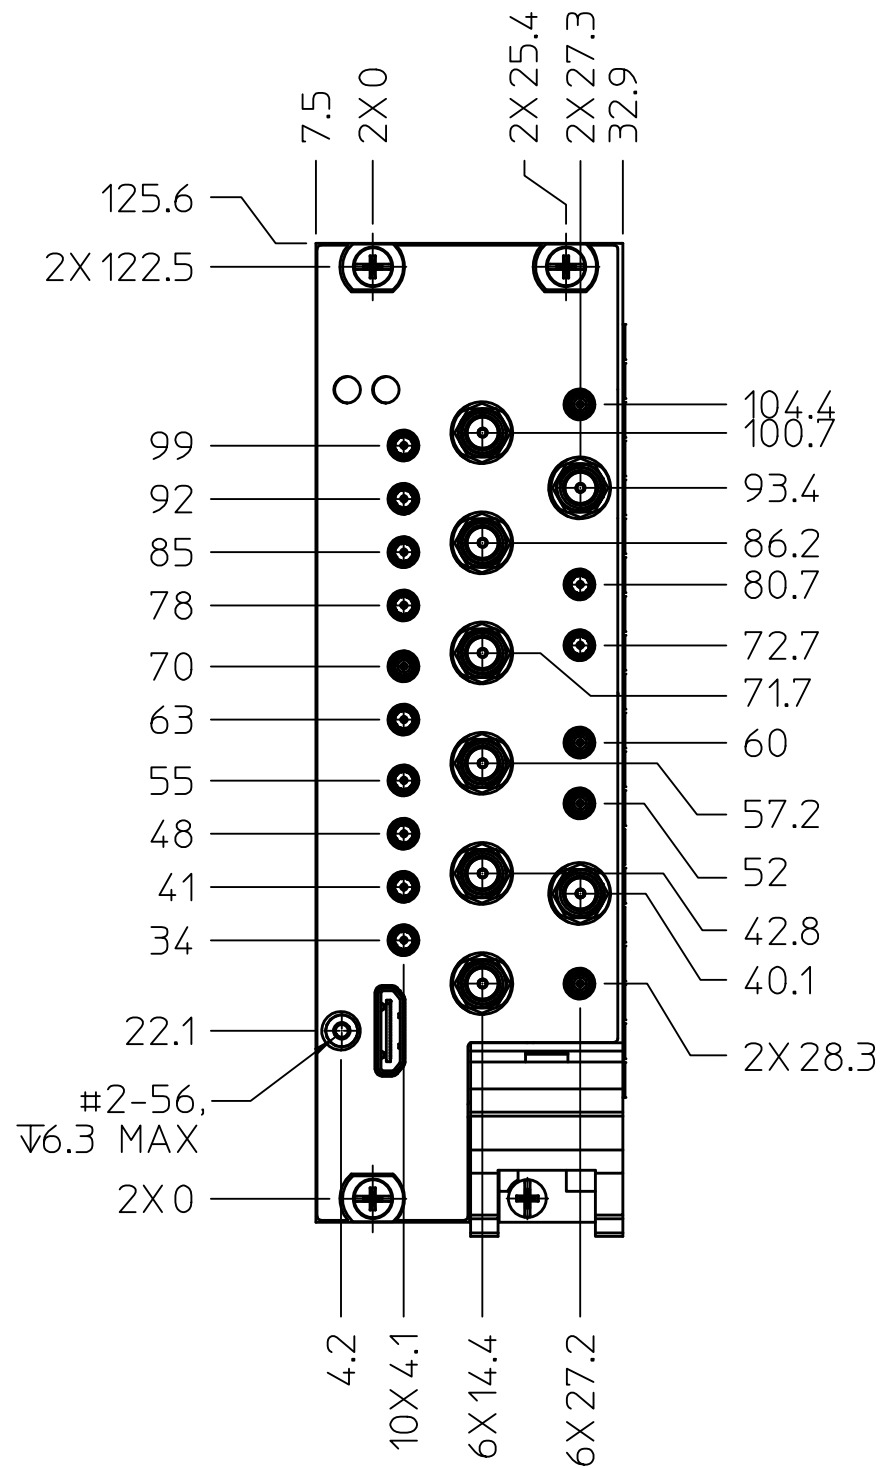

PXIe-3622

1. REFER TO PRODUCT MANUAL ON NI.COM FOR MORE DETAILS.

NOTES: UNLESS OTHERWISE SPECIFIED.

UNLESS OTHERWISE SPECIFIED DIMENSIONS ARE IN MILLIMETERS AND [INCHES]		NATIONAL INSTRUMENTS AUSTIN, TEXAS	
DO NOT SCALE DRAWING THIRD ANGLE PROJECTION		TITLE PXIe-3621 / 3622	
SIZE B	CODE IDENT NO. 7U296	MM/DD/YYYY 05/26/2020	
SCALE: 1:1			SHEET 1 OF 1