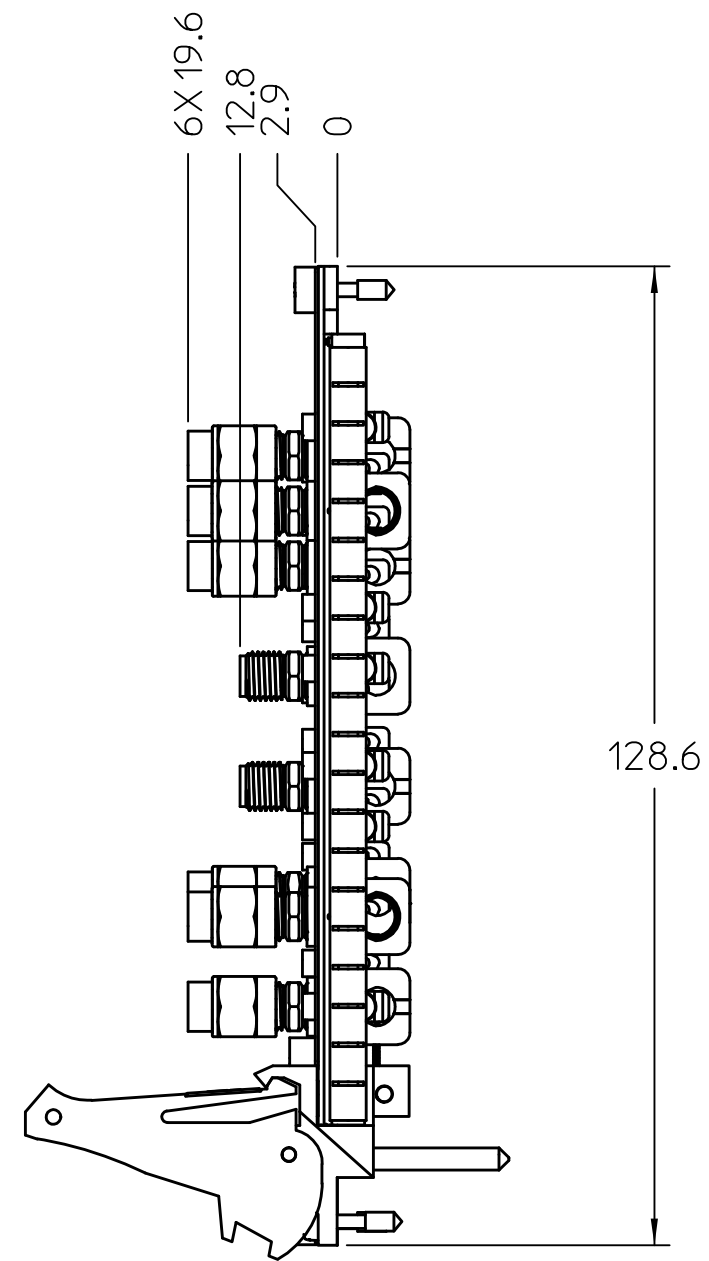

PXIe-3622

1. REFER TO PRODUCT MANUAL ON NI.COM FOR MORE DETAILS.

NOTES: UNLESS OTHERWISE SPECIFIED.

UNLESS OTHERWISE SPECIFIED DIMENSIONS ARE IN MILLIMETERS AND [INCHES]		NATIONAL INSTRUMENTS AUSTIN, TEXAS	
DO NOT SCALE DRAWING THIRD ANGLE PROJECTION		TITLE PXIe-3621 / 3622	
SIZE B	CODE IDENT NO. 7U296	MM/DD/YYYY 05/26/2020	
SCALE: 1:1			SHEET 1 OF 1