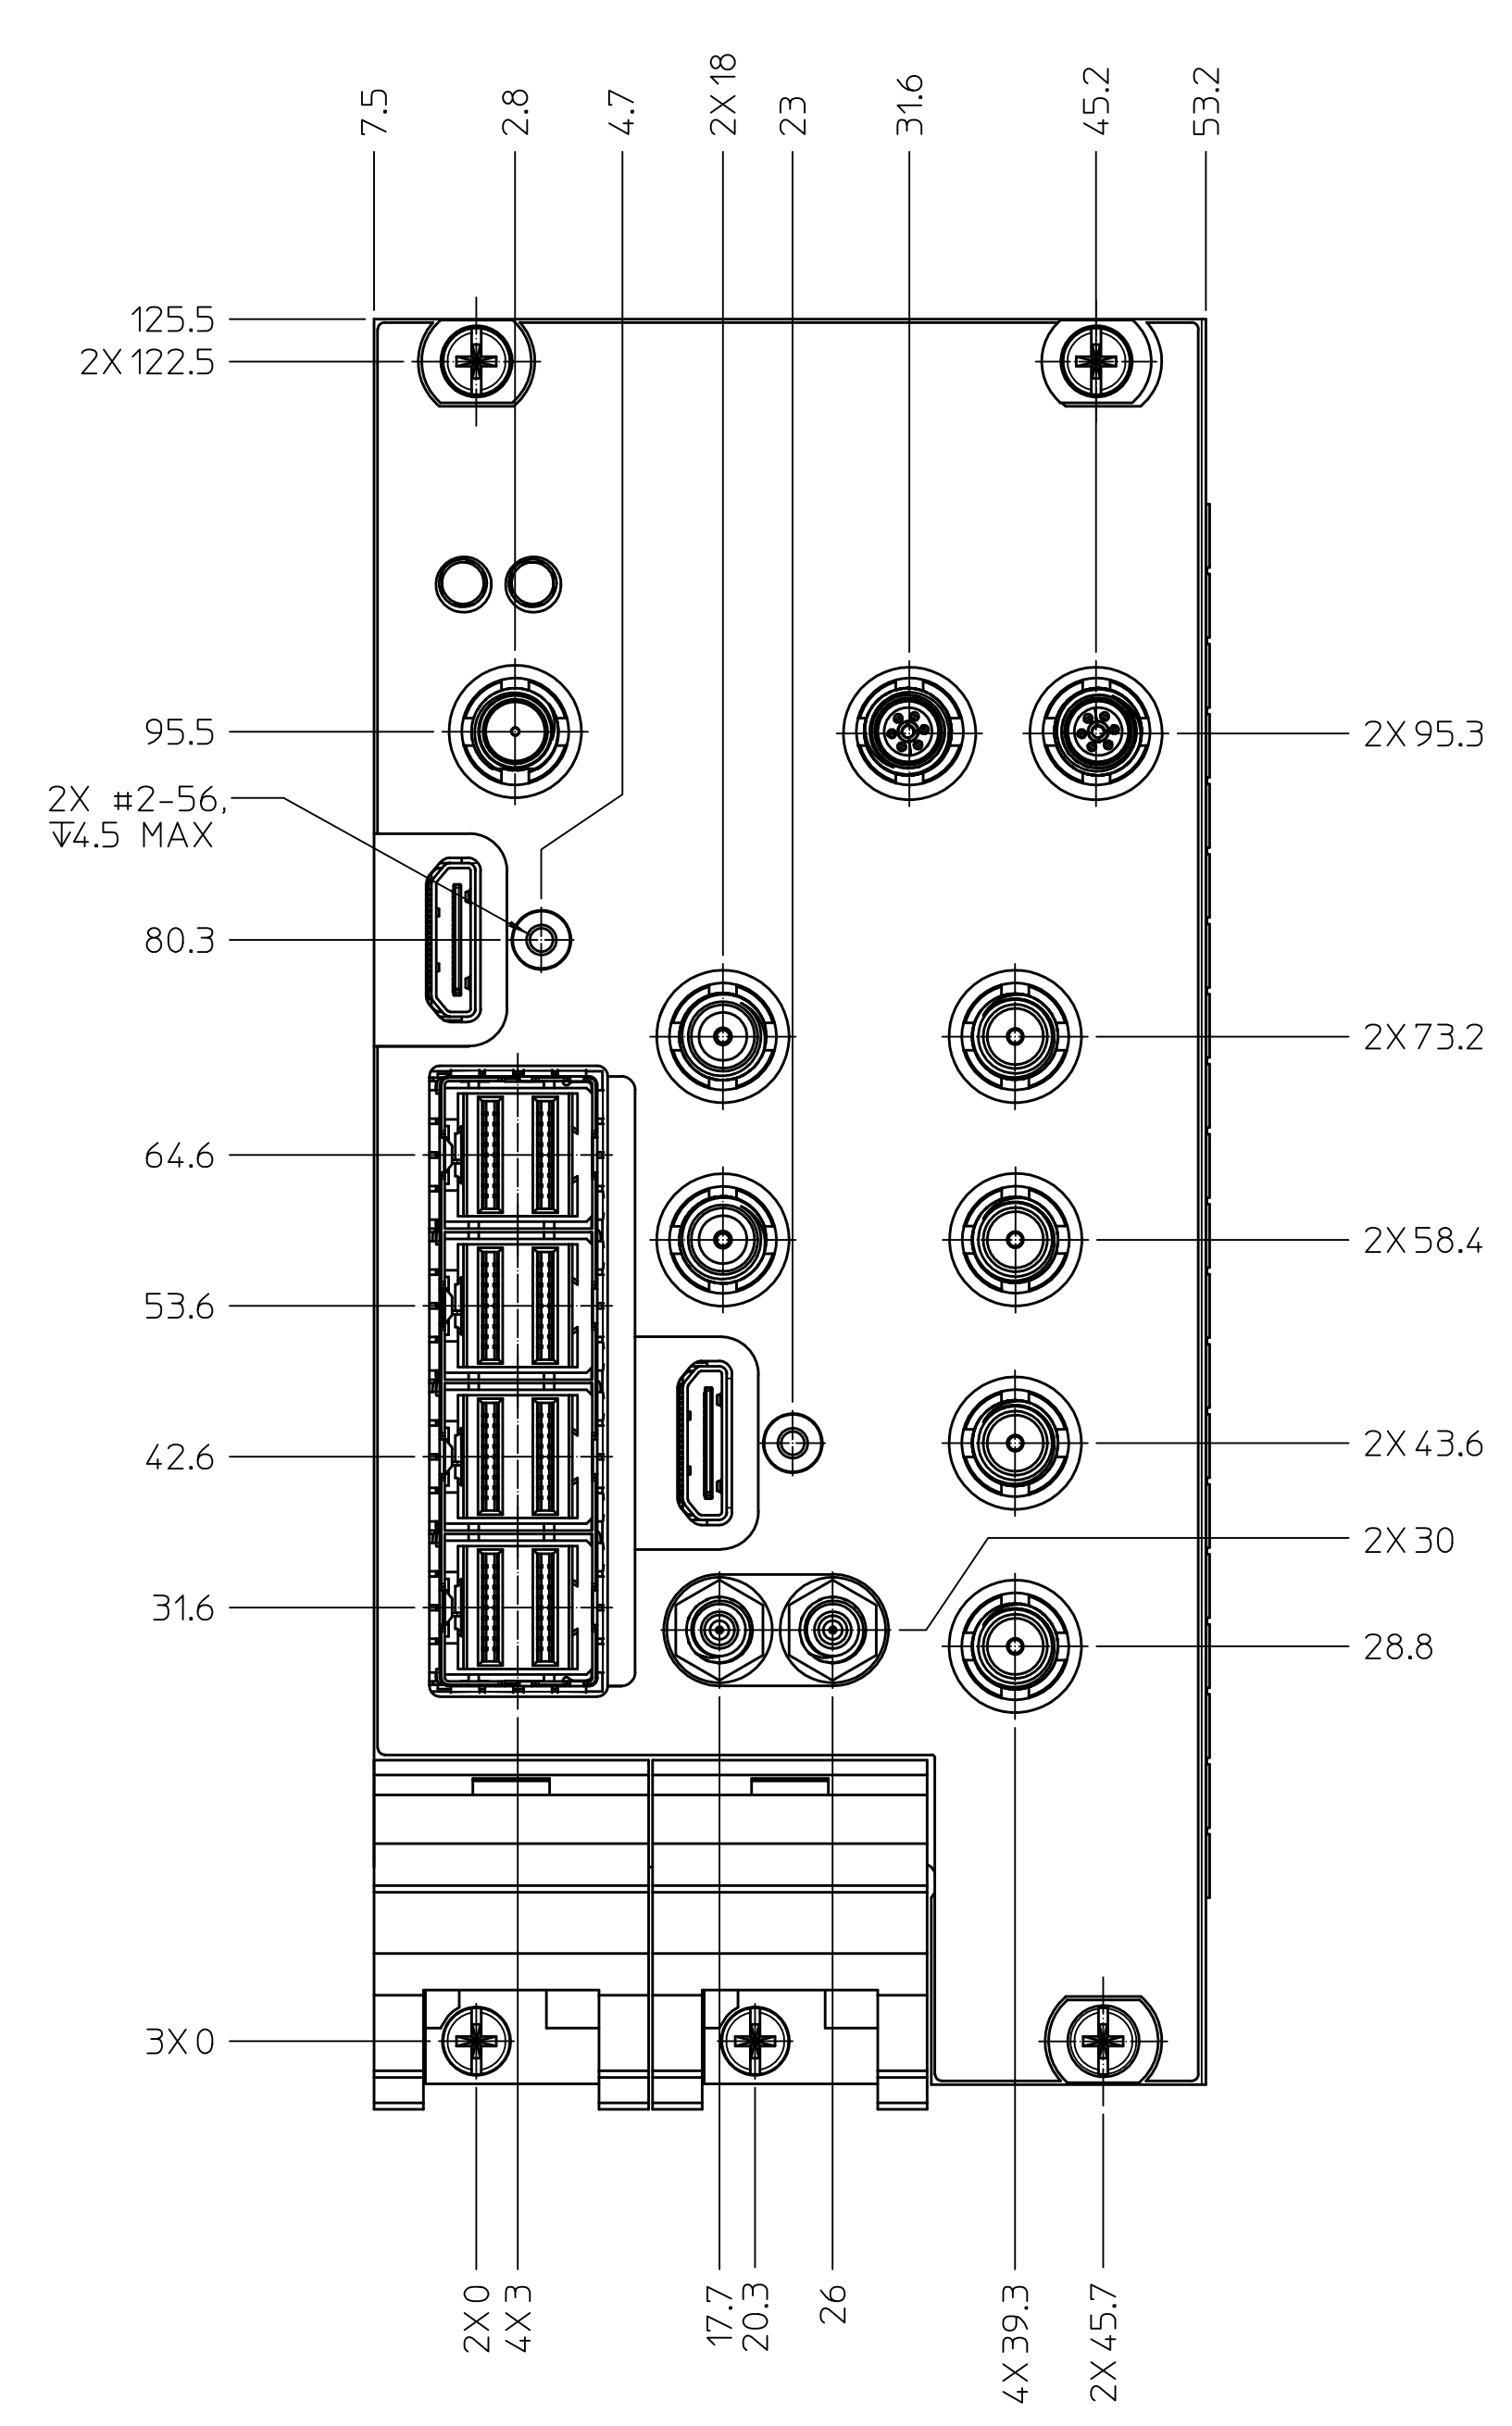

1. REFER TO PRODUCT MANUAL ON NI.COM FOR MORE DETAILS.

NOTES: UNLESS OTHERWISE SPECIFIED.

METRIC

UNLESS OTHERWISE SPECIFIED
DIMENSIONS ARE IN MILLIMETERS

DO NOT SCALE DRAWING
THIRD ANGLE PROJECTION

NI.COM
AUSTIN, TEXAS

TITLE
PXle-5842

SIZE CODE IDENT NO. MM/DD/YYYY
D 7U296 cu_PXle-5842
SCALE: 2:1 SHEET 1 OF 1