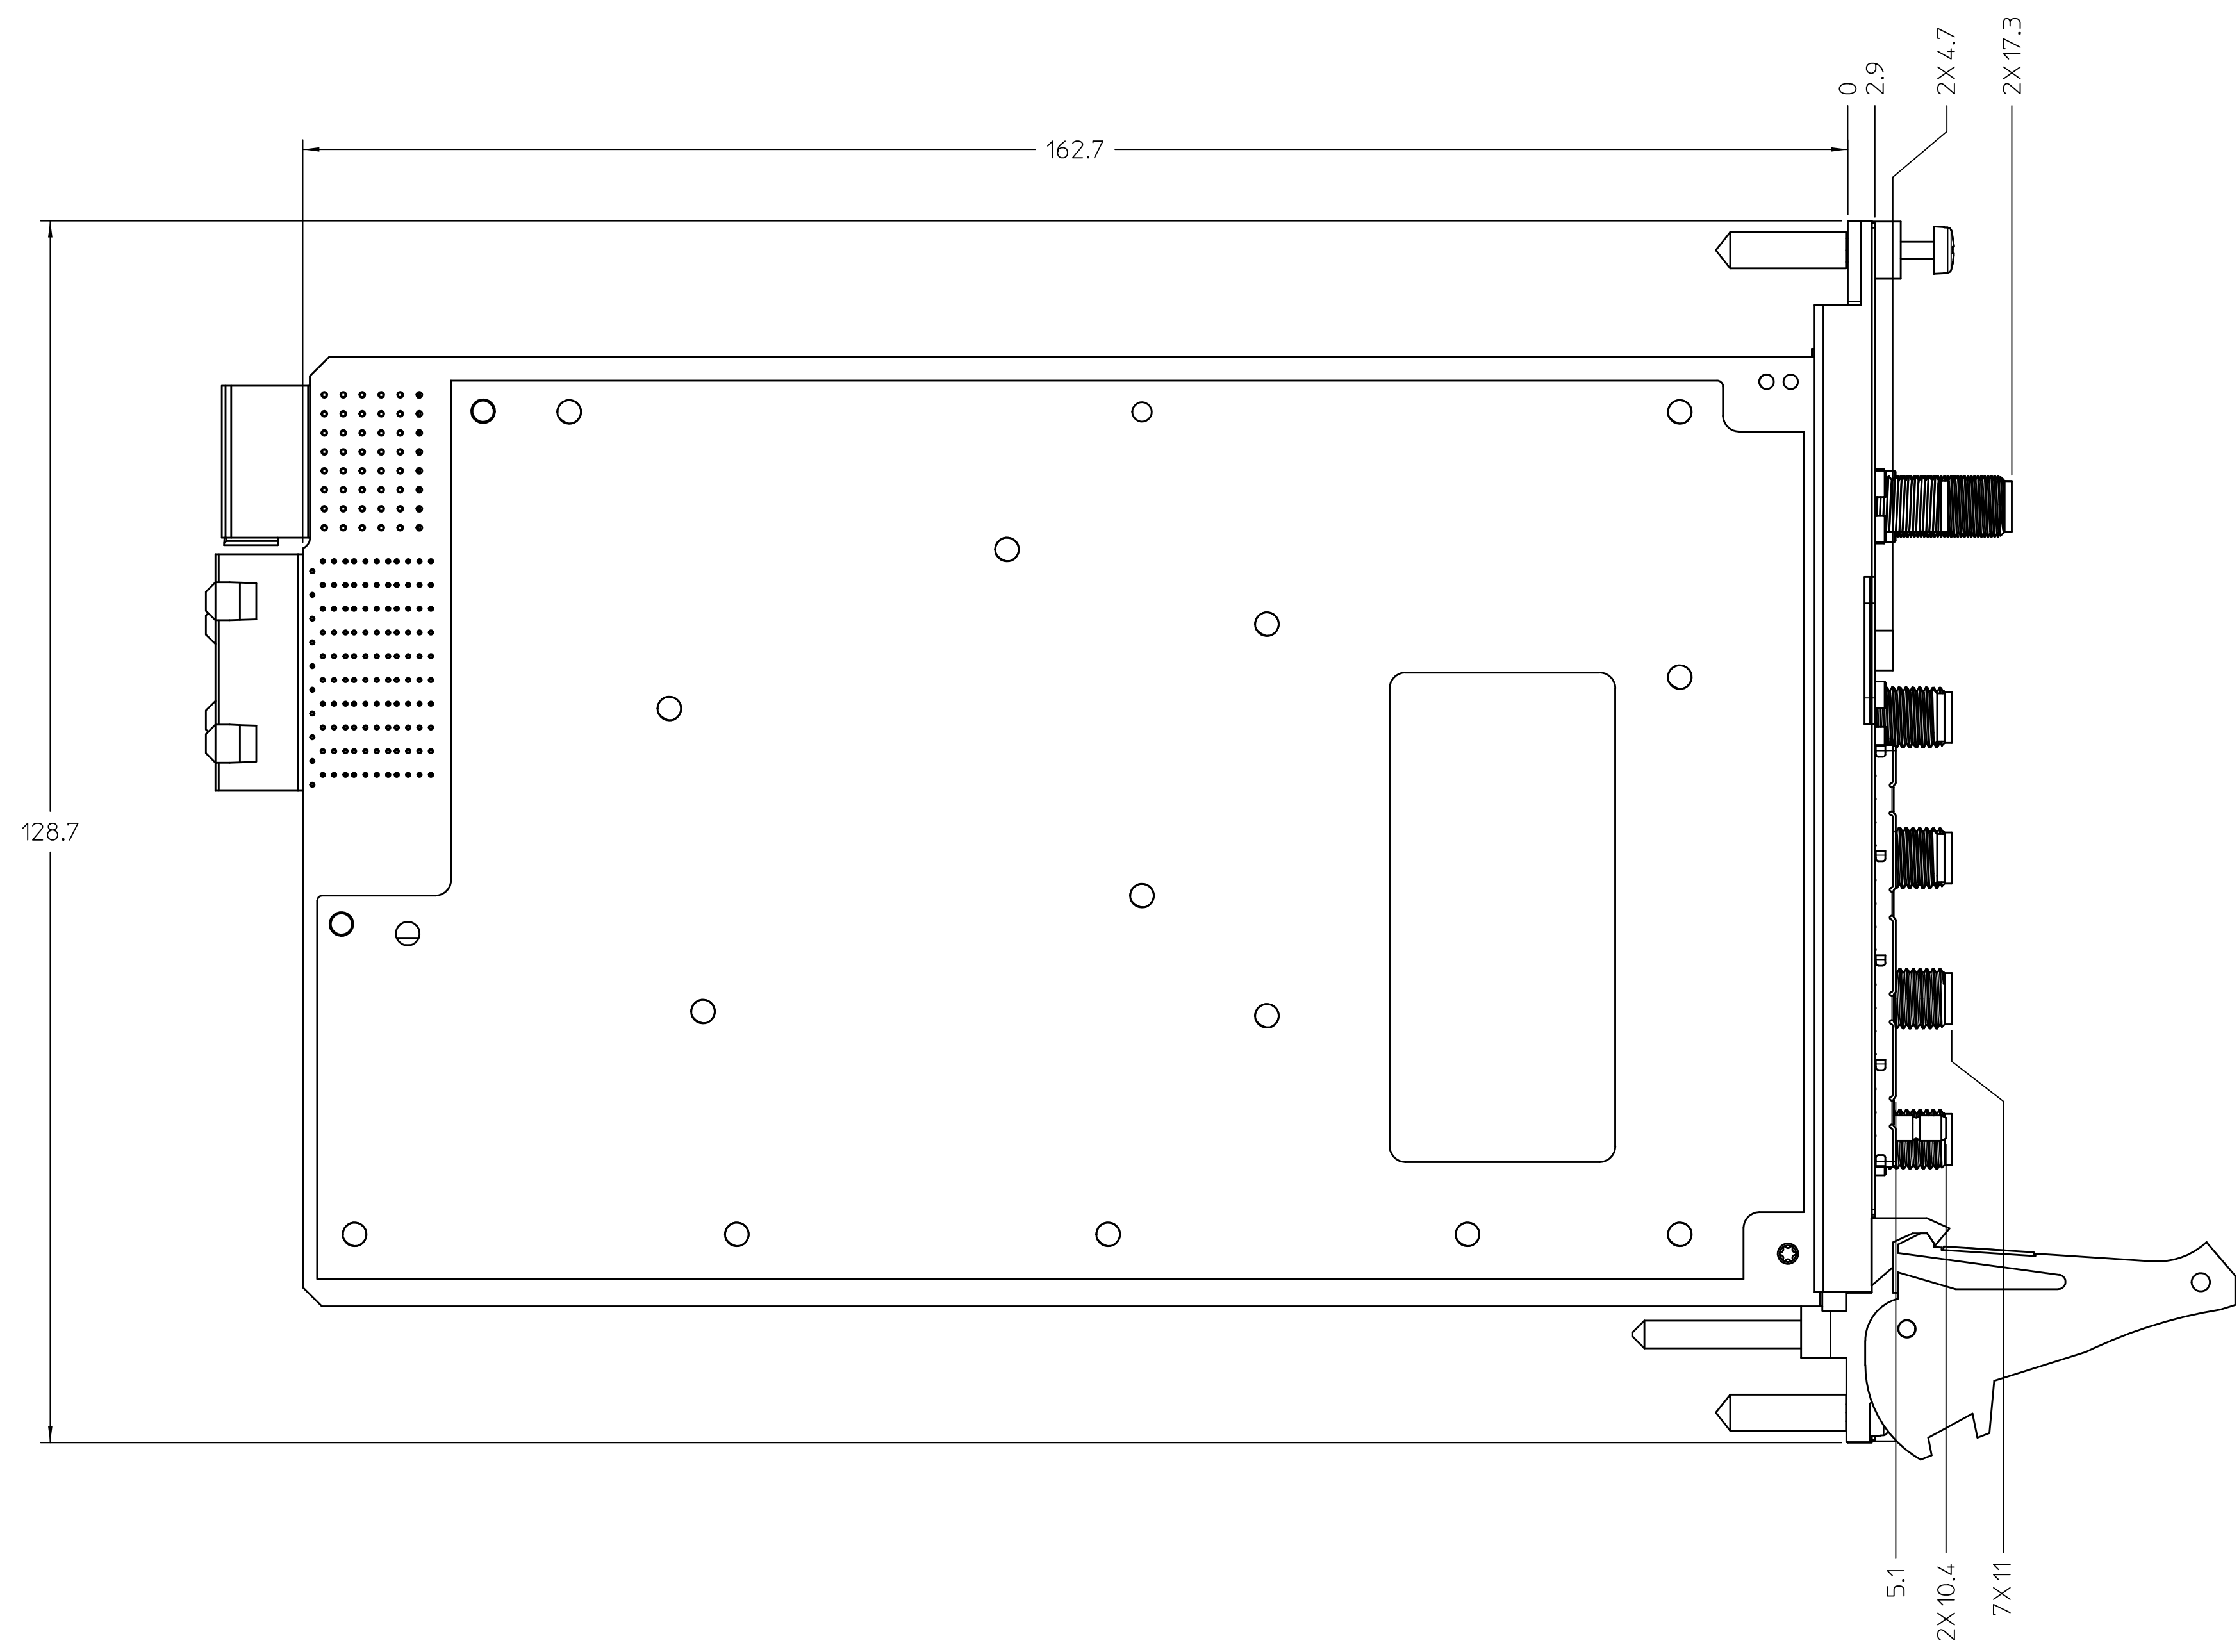

1. REFER TO PRODUCT MANUAL ON NI.COM FOR MORE DETAILS.

NOTES: UNLESS OTHERWISE SPECIFIED.

METRIC

UNLESS OTHERWISE SPECIFIED
DIMENSIONS ARE IN MILLIMETERS

DO NOT SCALE DRAWING
THIRD ANGLE PROJECTION

NI.COM
AUSTIN, TEXAS

TITLE
PXle-5842

SIZE CODE IDENT NO. MM/DD/YYYY
D 7U296 cu_PXle-5842
SCALE: 2:1 SHEET 1 OF 1