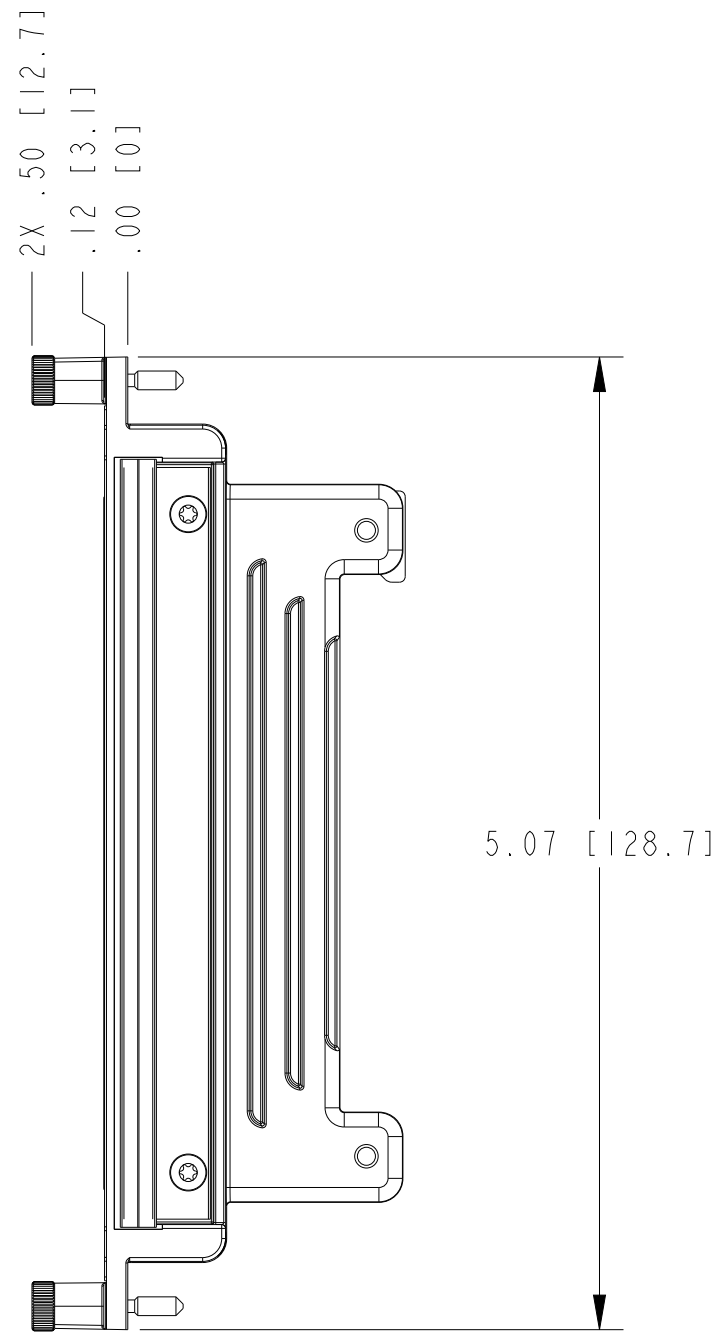

 **CLICK HERE**

**PXIe-7961R**

1. REFER TO PRODUCT MANUAL ON NI.COM FOR MORE DETAILS.

NOTES: UNLESS OTHERWISE SPECIFIED.

CUSTOMER DRAWING

UNLESS OTHERWISE SPECIFIED DIMENSIONS ARE IN INCHES AND [MILLIMETERS].		 NATIONAL INSTRUMENTS® AUSTIN, TEXAS	
DO NOT SCALE DRAWING		TITLE	
THIRD ANGLE PROJECTION		PXIe-796XR	
SIZE	CODE	IDENT NO.	MM/DD/YYYY
B	7U296		02/28/14
SCALE: 1/1		SHEET   OF	