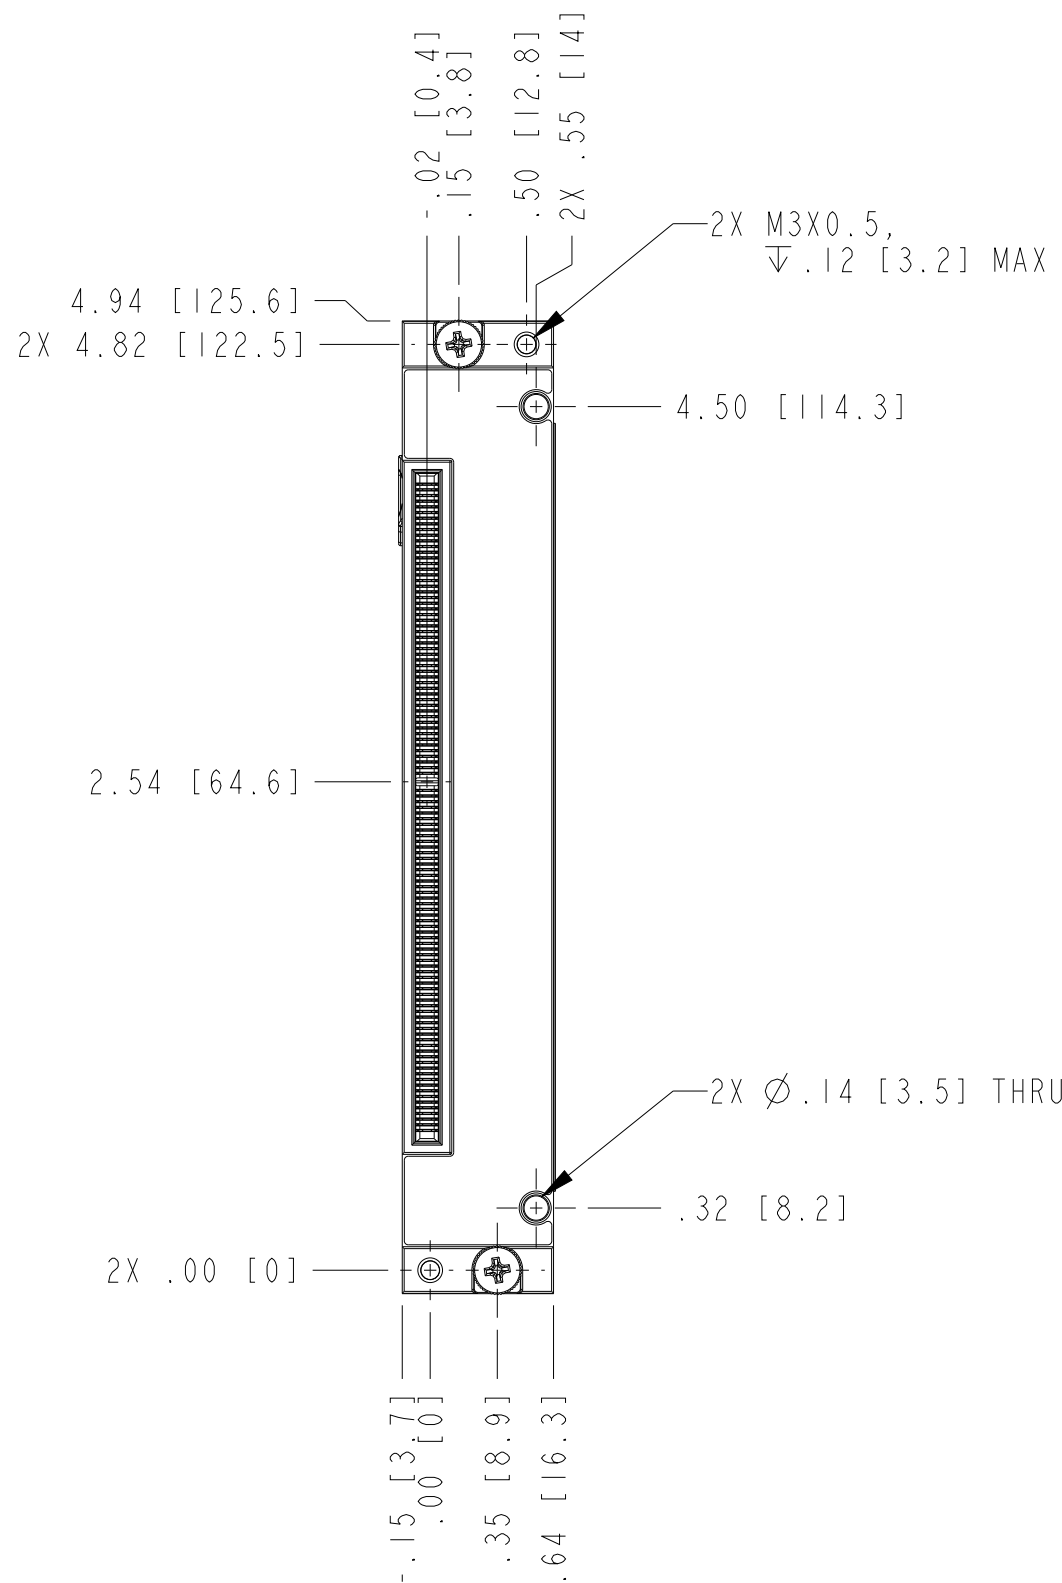

 **CLICK HERE**

**PXIe-7961R**

1. REFER TO PRODUCT MANUAL ON NI.COM FOR MORE DETAILS.

NOTES: UNLESS OTHERWISE SPECIFIED.

CUSTOMER DRAWING

UNLESS OTHERWISE SPECIFIED DIMENSIONS ARE IN INCHES AND [MILLIMETERS].		 NATIONAL INSTRUMENTS® AUSTIN, TEXAS	
DO NOT SCALE DRAWING		TITLE	
THIRD ANGLE PROJECTION		PXIe-796XR	
SIZE	CODE	IDENT NO.	MM/DD/YYYY
B	7U296		02/28/14
SCALE: 1/1		SHEET   OF	