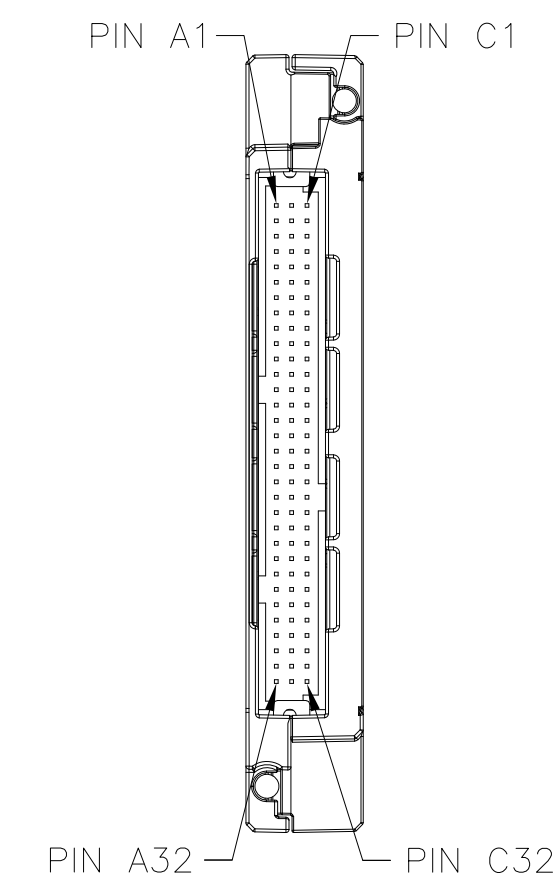

 1-800-915-6216

 www.apexwaves.com

 sales@apexwaves.com

All trademarks, brands, and brand names are the property of their respective owners.

Request a Quote

 **CLICK HERE**

SH96-96-1

P/N	LENGTH
190668-01	1M
190668-03	3M
190668-05	5M

P1 96-POS CONN.	48 CONDUCTORS (24 PAIRS) 1 OUTER SHIELD	P2 96-POS CONN.
PIN NO	PAIR NO COLOR CODE	PIN NO
C32	1 WHITE	C1
C31	BLACK	C2
A32	DRAIN1	A1
C30	2 WHITE	C3
B30	RED	B3
A32	DRAIN2	A1
B31	3 WHITE	B2
B32	ORANGE	B1
A32	DRAIN3	A1
A31	4 WHITE	A2
A30	YELLOW	A3
A32	DRAIN4	A1
C29	5 WHITE	C4
C28	GREEN	C5
A29	DRAIN5	A4
C27	6 WHITE	C6
B27	BLUE	B6
A29	DRAIN6	A4
B28	7 WHITE	B5
B29	VIOLET	B4
A29	DRAIN7	A4
A28	8 WHITE	A5
A27	GRAY	A6
A29	DRAIN8	A4
C26	9 RED	C7
C25	BLACK	C8
A26	DRAIN9	A7
C24	10 RED	C9
B24	ORANGE	B9
A26	DRAIN10	A7
B25	11 RED	B8
B26	YELLOW	B7
A26	DRAIN11	A7
A25	12 RED	A8
A24	GREEN	A9
A26	DRAIN12	A7
C23	13 RED	C10
C22	BLUE	C11
A23	DRAIN13	A10
C21	14 RED	C12
B21	VIOLET	B12
A23	DRAIN14	A10
B22	15 RED	B11
B23	GRAY	B10
A23	DRAIN15	A10
A22	16 RED	A11
A21	PINK	A12
A23	DRAIN16	A10
C20	17 ORANGE	C13
C19	YELLOW	C14
A20	DRAIN17	A13
C18	18 ORANGE	C15
B18	GREEN	B15
A20	DRAIN18	A13
B19	19 ORANGE	B14
B20	BLUE	B13
A20	DRAIN19	A13
A19	20 ORANGE	A14
A18	VIOLET	A15
A20	DRAIN20	A13
B1	21 RED	B32
B2	BLACK	B31
B2	DRAIN21	NC
A2	22 ORANGE	A31
B2	BLACK	B31
B2	DRAIN22	NC
C2	23 YELLOW	C31
B2	BLACK	B31
B2	DRAIN23	NC
NC	24 GREEN	NC
NC	BLACK	NC
NC	DRAIN24	NC
SHELL	BRAIDED SHIELD	SHELL