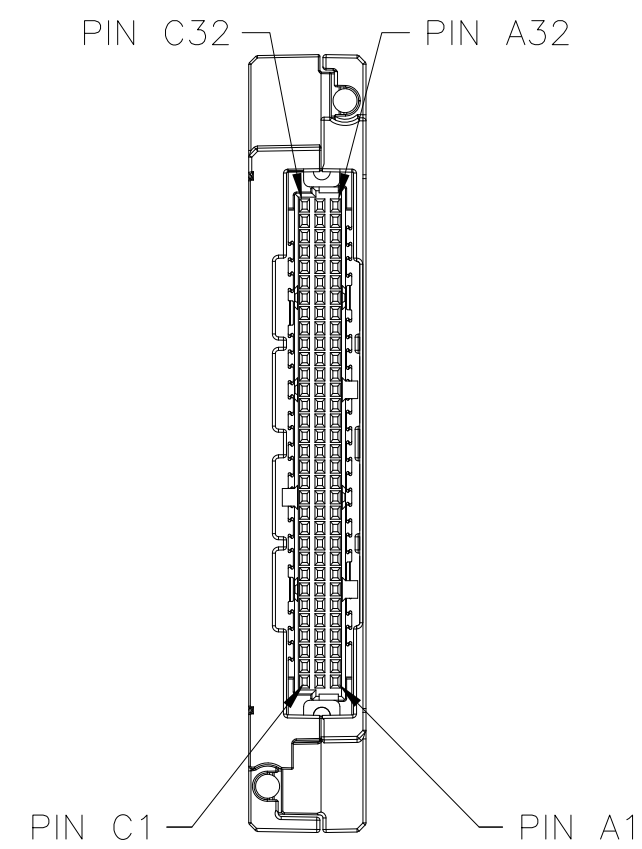

 1-800-915-6216

 www.apexwaves.com

 sales@apexwaves.com

All trademarks, brands, and brand names are the property of their respective owners.

Request a Quote

 **CLICK HERE**

SH96-96-1

P/N	LENGTH
190668-01	1M
190668-03	3M
190668-05	5M

P1 96-POS CONN.	48 CONDUCTORS (24 PAIRS) 1 OUTER SHIELD	P2 96-POS CONN.
PIN NO	PAIR NO COLOR CODE	PIN NO
C32	1 WHITE	C1
C31	BLACK	C2
A32	DRAIN1	A1
C30	2 WHITE	C3
B30	RED	B3
A32	DRAIN2	A1
B31	3 WHITE	B2
B32	ORANGE	B1
A32	DRAIN3	A1
A31	4 WHITE	A2
A30	YELLOW	A3
A32	DRAIN4	A1
C29	5 WHITE	C4
C28	GREEN	C5
A29	DRAIN5	A4
C27	6 WHITE	C6
B27	BLUE	B6
A29	DRAIN6	A4
B28	7 WHITE	B5
B29	VIOLET	B4
A29	DRAIN7	A4
A28	8 WHITE	A5
A27	GRAY	A6
A29	DRAIN8	A4
C26	9 RED	C7
C25	BLACK	C8
A26	DRAIN9	A7
C24	10 RED	C9
B24	ORANGE	B9
A26	DRAIN10	A7
B25	11 RED	B8
B26	YELLOW	B7
A26	DRAIN11	A7
A25	12 RED	A8
A24	GREEN	A9
A26	DRAIN12	A7
C23	13 RED	C10
C22	BLUE	C11
A23	DRAIN13	A10
C21	14 RED	C12
B21	VIOLET	B12
A23	DRAIN14	A10
B22	15 RED	B11
B23	GRAY	B10
A23	DRAIN15	A10
A22	16 RED	A11
A21	PINK	A12
A23	DRAIN16	A10
C20	17 ORANGE	C13
C19	YELLOW	C14
A20	DRAIN17	A13
C18	18 ORANGE	C15
B18	GREEN	B15
A20	DRAIN18	A13
B19	19 ORANGE	B14
B20	BLUE	B13
A20	DRAIN19	A13
A19	20 ORANGE	A14
A18	VIOLET	A15
A20	DRAIN20	A13
B1	21 RED	B32
B2	BLACK	B31
B2	DRAIN21	NC
A2	22 ORANGE	A31
B2	BLACK	B31
B2	DRAIN22	NC
C2	23 YELLOW	C31
B2	BLACK	B31
B2	DRAIN23	NC
NC	24 GREEN	NC
NC	BLACK	NC
NC	DRAIN24	NC
SHELL	BRAIDED SHIELD	SHELL