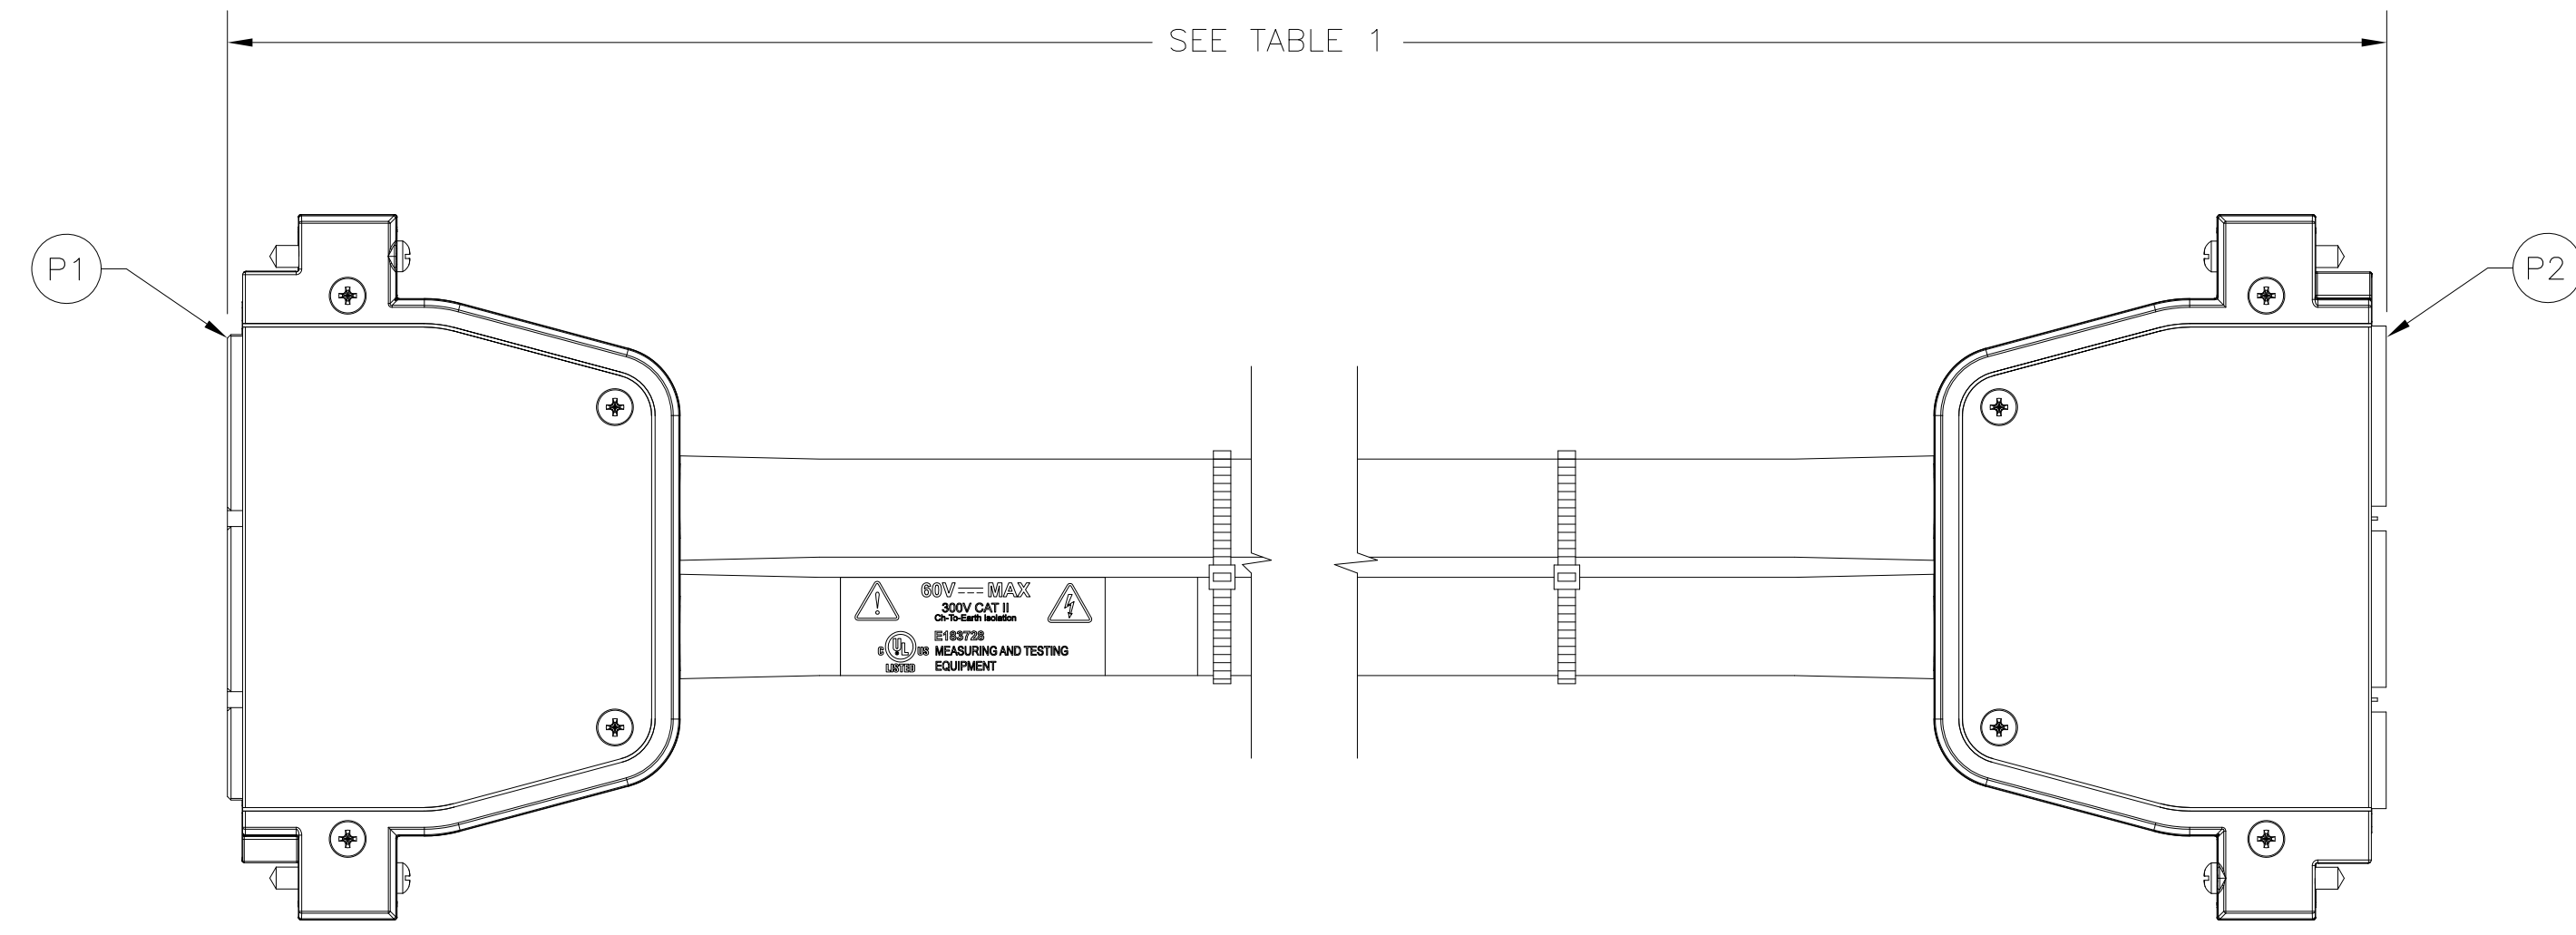

 1-800-915-6216

 www.apexwaves.com

 sales@apexwaves.com

All trademarks, brands, and brand names are the property of their respective owners.

Request a Quote

 **CLICK HERE**

SH96-96-1

P/N	LENGTH
190668-01	1M
190668-03	3M
190668-05	5M

P1 96-POS CONN.	48 CONDUCTORS (24 PAIRS) 1 OUTER SHIELD	P2 96-POS CONN.
PIN NO	PAIR NO COLOR CODE	PIN NO
C32	1 WHITE	C1
C31	BLACK	C2
A32	DRAIN1	A1
C30	2 WHITE	C3
B30	RED	B3
A32	DRAIN2	A1
B31	3 WHITE	B2
B32	ORANGE	B1
A32	DRAIN3	A1
A31	4 WHITE	A2
A30	YELLOW	A3
A32	DRAIN4	A1
C29	5 WHITE	C4
C28	GREEN	C5
A29	DRAIN5	A4
C27	6 WHITE	C6
B27	BLUE	B6
A29	DRAIN6	A4
B28	7 WHITE	B5
B29	VIOLET	B4
A29	DRAIN7	A4
A28	8 WHITE	A5
A27	GRAY	A6
A29	DRAIN8	A4
C26	9 RED	C7
C25	BLACK	C8
A26	DRAIN9	A7
C24	10 RED	C9
B24	ORANGE	B9
A26	DRAIN10	A7
B25	11 RED	B8
B26	YELLOW	B7
A26	DRAIN11	A7
A25	12 RED	A8
A24	GREEN	A9
A26	DRAIN12	A7
C23	13 RED	C10
C22	BLUE	C11
A23	DRAIN13	A10
C21	14 RED	C12
B21	VIOLET	B12
A23	DRAIN14	A10
B22	15 RED	B11
B23	GRAY	B10
A23	DRAIN15	A10
A22	16 RED	A11
A21	PINK	A12
A23	DRAIN16	A10
C20	17 ORANGE	C13
C19	YELLOW	C14
A20	DRAIN17	A13
C18	18 ORANGE	C15
B18	GREEN	B15
A20	DRAIN18	A13
B19	19 ORANGE	B14
B20	BLUE	B13
A20	DRAIN19	A13
A19	20 ORANGE	A14
A18	VIOLET	A15
A20	DRAIN20	A13
B1	21 RED	B32
B2	BLACK	B31
B2	DRAIN21	NC
A2	22 ORANGE	A31
B2	BLACK	B31
B2	DRAIN22	NC
C2	23 YELLOW	C31
B2	BLACK	B31
B2	DRAIN23	NC
NC	24 GREEN	NC
NC	BLACK	NC
NC	DRAIN24	NC
SHELL	BRAIDED SHIELD	SHELL