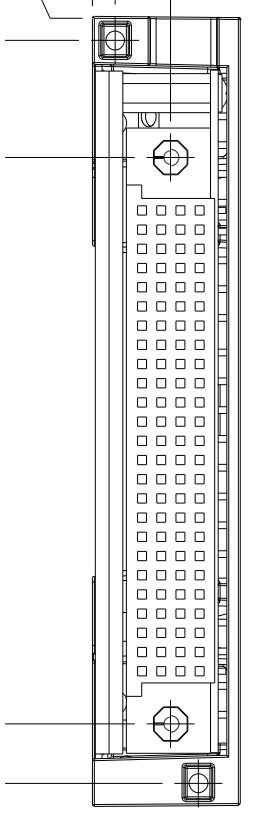

.118 [3]
 .000 [0]
 2X .289 [7.34]
 .115 [2.93]
 .000 [0]
 -.610 [15.49]
 -.3560 [90.42]
 -.3869 [98.27]
 .434 [11.02]

3.313 [84.14]

CUSTOMER DRAWING

UNLESS OTHERWISE SPECIFIED
 DIMENSIONS ARE IN INCHES AND
 [MILLIMETERS].

DO NOT SCALE DRAWING

THIRD ANGLE PROJECTION

NATIONAL INSTRUMENTS® AUSTIN, TEXAS

TITLE
 TB-2635

SIZE	CODE	IDENT NO.	MM/DD/YYYY
C	7U296		08/10/2011
SCALE:	1/1	SHEET	OF 1