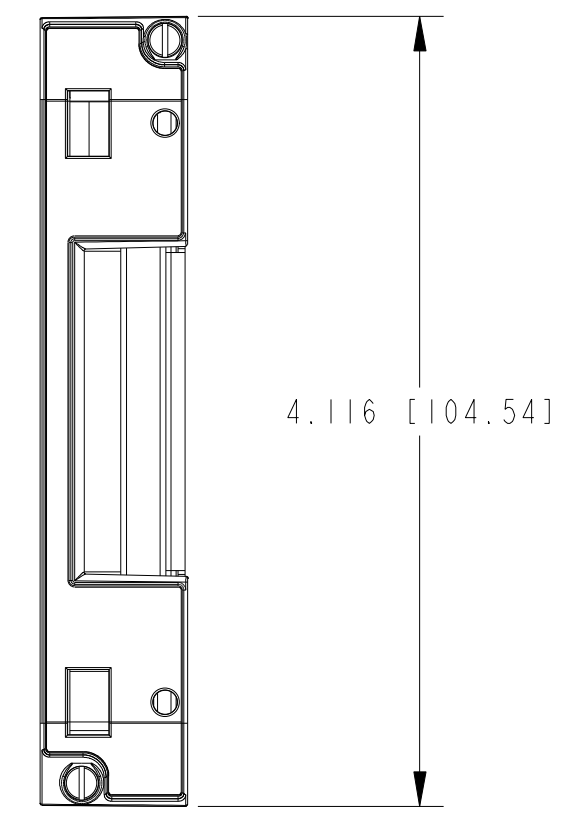

.118 [3]
 .000 [0]
 2X .289 [7.34]
 .115 [2.93]
 .000 [0]
 -.610 [15.49]
 -.3560 [90.42]
 -.3869 [98.27]
 .434 [11.02]

3.313 [84.14]

CUSTOMER DRAWING

UNLESS OTHERWISE SPECIFIED
 DIMENSIONS ARE IN INCHES AND
 [MILLIMETERS].

DO NOT SCALE DRAWING

THIRD ANGLE PROJECTION

NATIONAL INSTRUMENTS® AUSTIN, TEXAS

TITLE
 TB-2635

SIZE	CODE	IDENT NO.	MM/DD/YYYY
C	7U296		08/10/2011
SCALE:	1/1	SHEET	OF 1