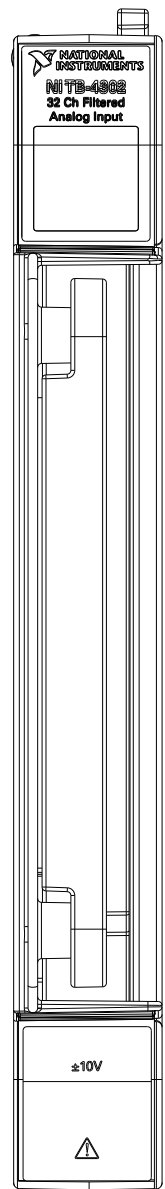

TB-4302

TB-4302C

CUSTOMER DRAWING

UNLESS OTHERWISE SPECIFIED
DIMENSIONS ARE IN INCHES AND
[MILLIMETERS].

DO NOT SCALE DRAWING

THIRD ANGLE PROJECTION

AUSTIN, TEXAS

TITLE

PXIE SIGNAL CONDITIONING
TERMINAL BLOCK, NI TB-4302/C

SIZE CODE IDENT NO. MM/DD/YYYY

C7U296

06/22/21

SCALE: 1/1

SHEET 1 OF 2

1. REFER TO PRODUCT MANUAL ON NI.COM FOR MORE DETAILS
NOTES: UNLESS OTHERWISE SPECIFIED.