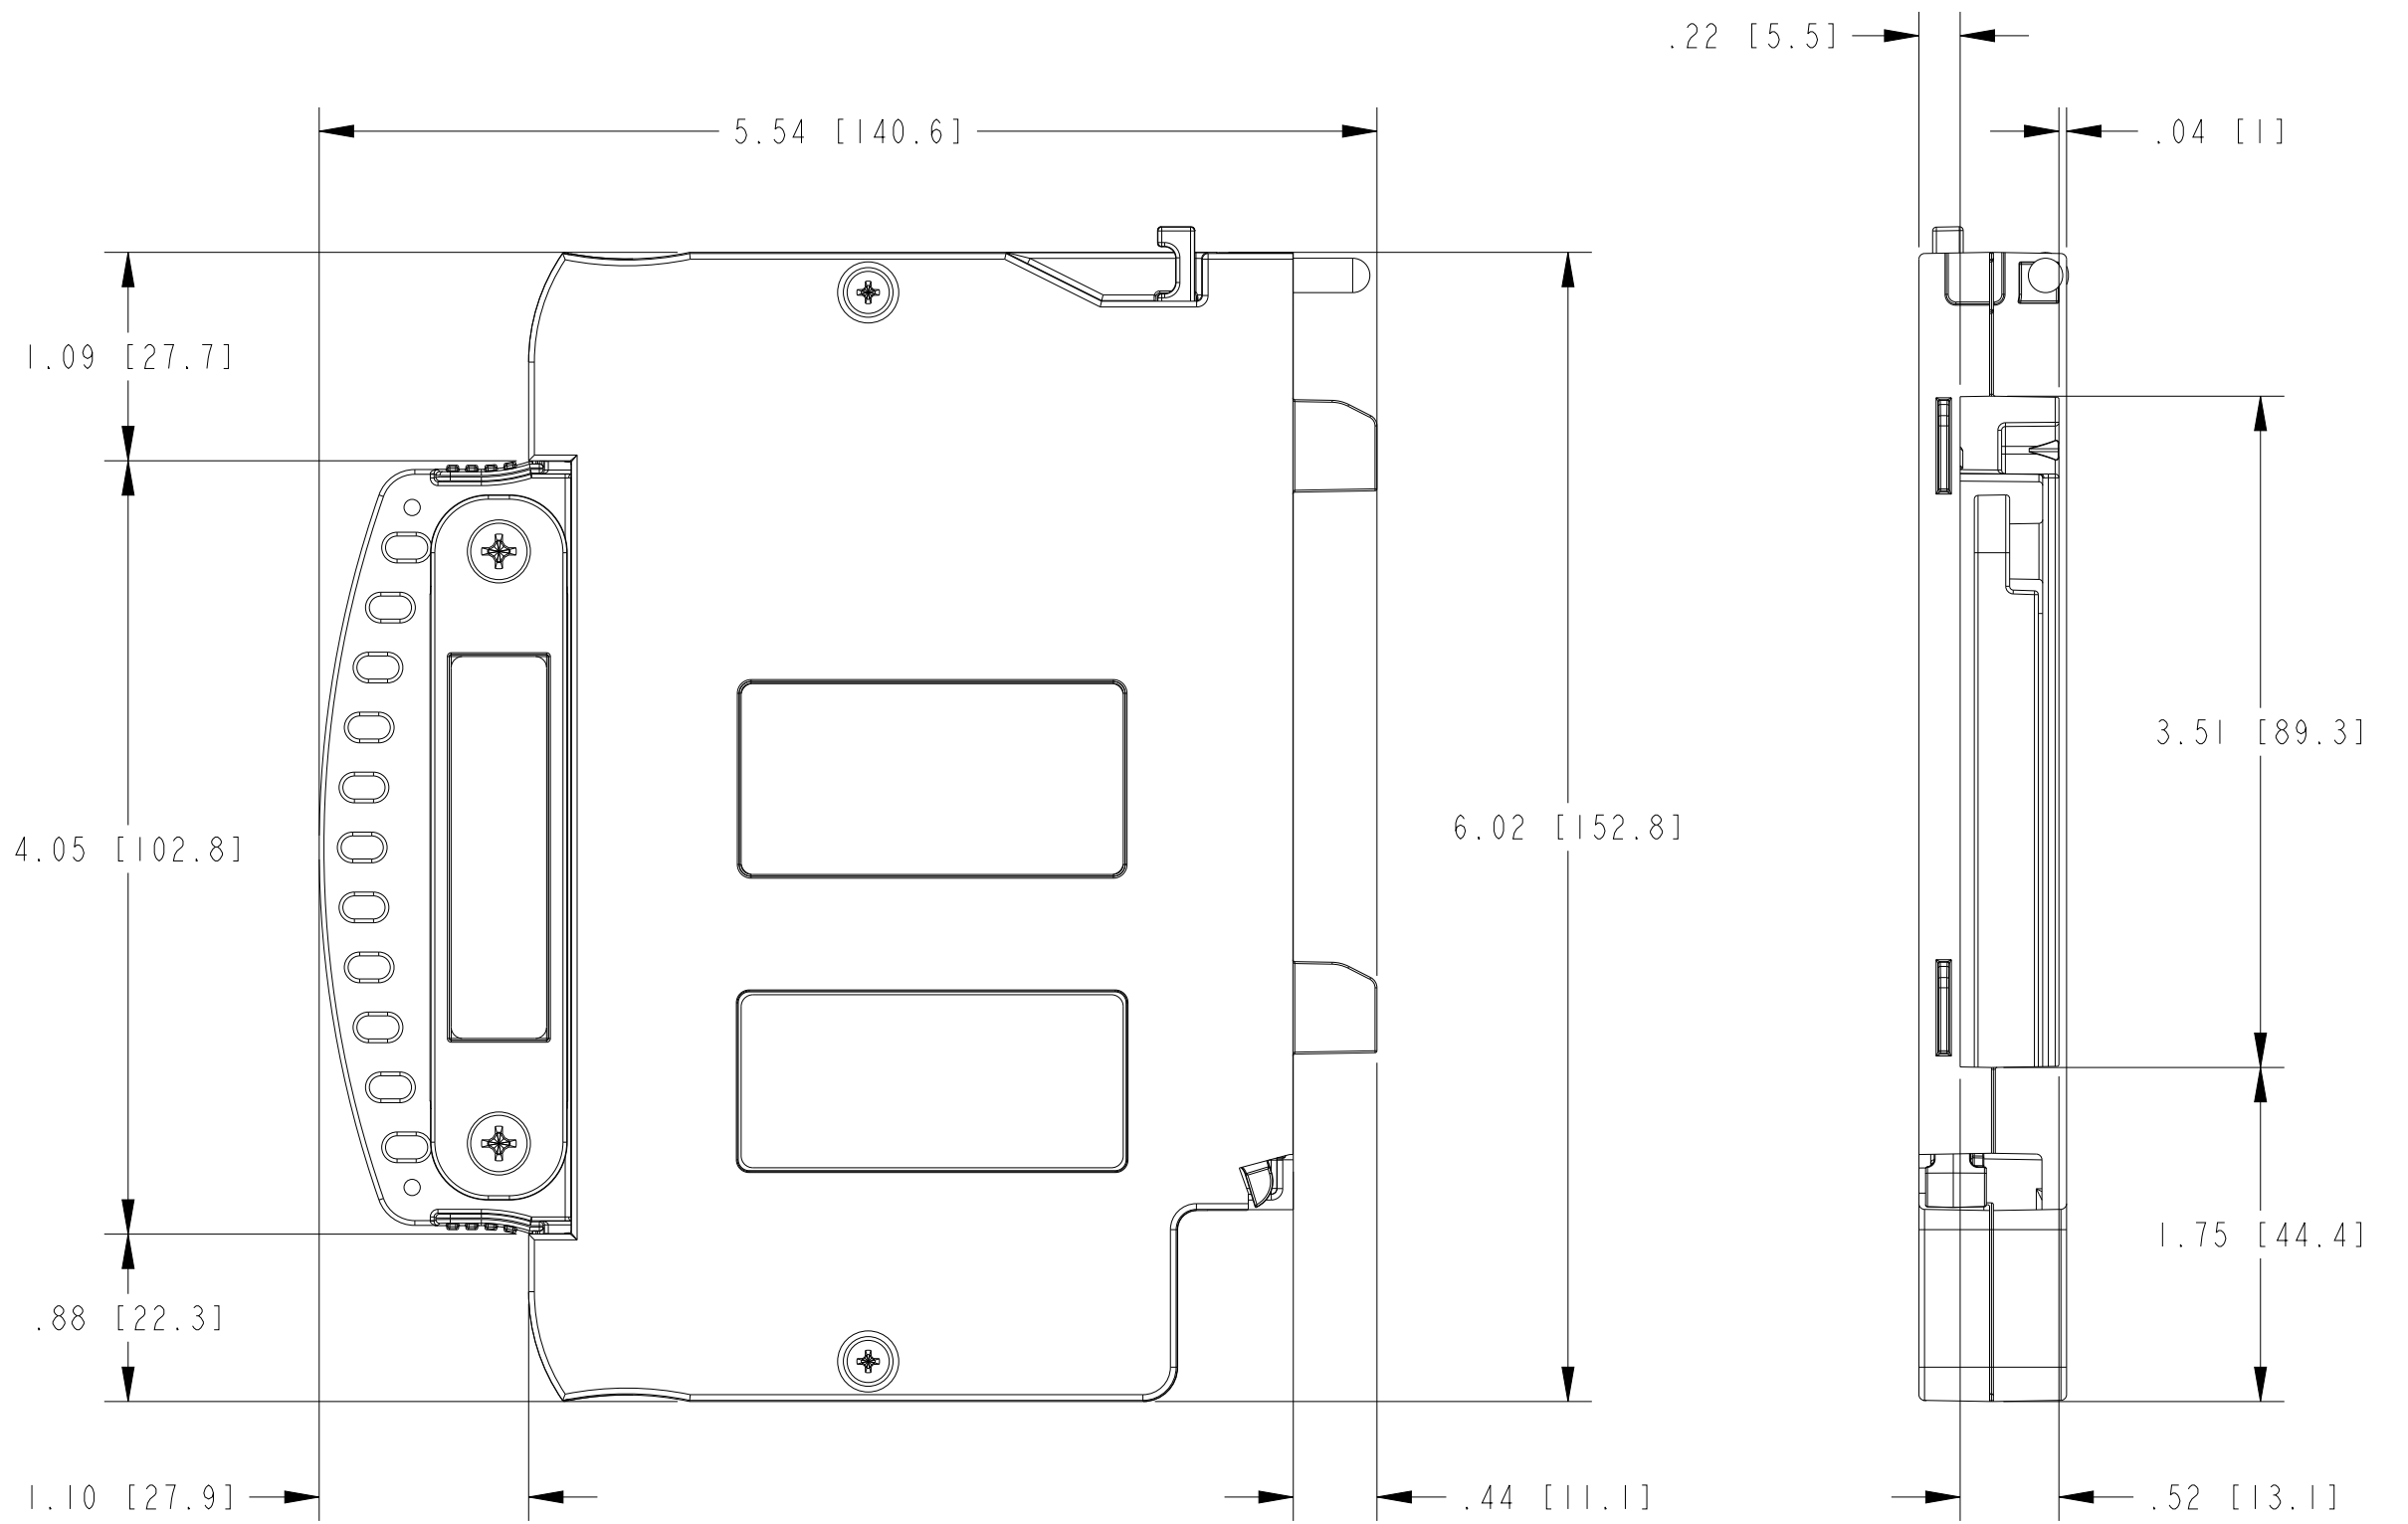

CUSTOMER DRAWING

UNLESS OTHERWISE SPECIFIED
DIMENSIONS ARE IN INCHES AND
[MILLIMETERS].

DO NOT SCALE DRAWING

THIRD ANGLE PROJECTION

AUSTIN, TEXAS

TITLE

PXIE SIGNAL CONDITIONING
TERMINAL BLOCK, NI TB-4302/C

SIZE CODE IDENT NO. MM/DD/YYYY

C7U296

06/22/21

SCALE: 1/1

SHEET 1 OF 2

1. REFER TO PRODUCT MANUAL ON NI.COM FOR MORE DETAILS
NOTES: UNLESS OTHERWISE SPECIFIED.