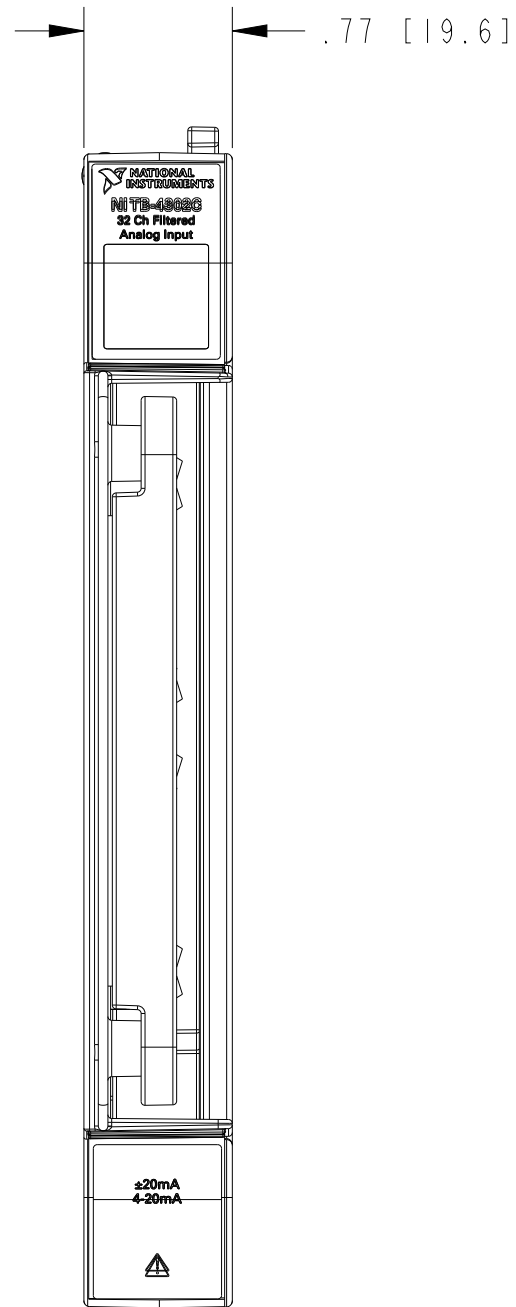

TB-4302C

CUSTOMER DRAWING

UNLESS OTHERWISE SPECIFIED
 DIMENSIONS ARE IN INCHES AND
 [MILLIMETERS].

DO NOT SCALE DRAWING

THIRD ANGLE PROJECTION

AUSTIN, TEXAS

TITLE

PXIE SIGNAL CONDITIONING
 TERMINAL BLOCK, NI TB-4302/C

SIZE CODE IDENT NO. MM/DD/YYYY

C7U296

06/22/21

SCALE: 1/1

SHEET 1 OF 2

1. REFER TO PRODUCT MANUAL ON NI.COM FOR MORE DETAILS
 NOTES: UNLESS OTHERWISE SPECIFIED.