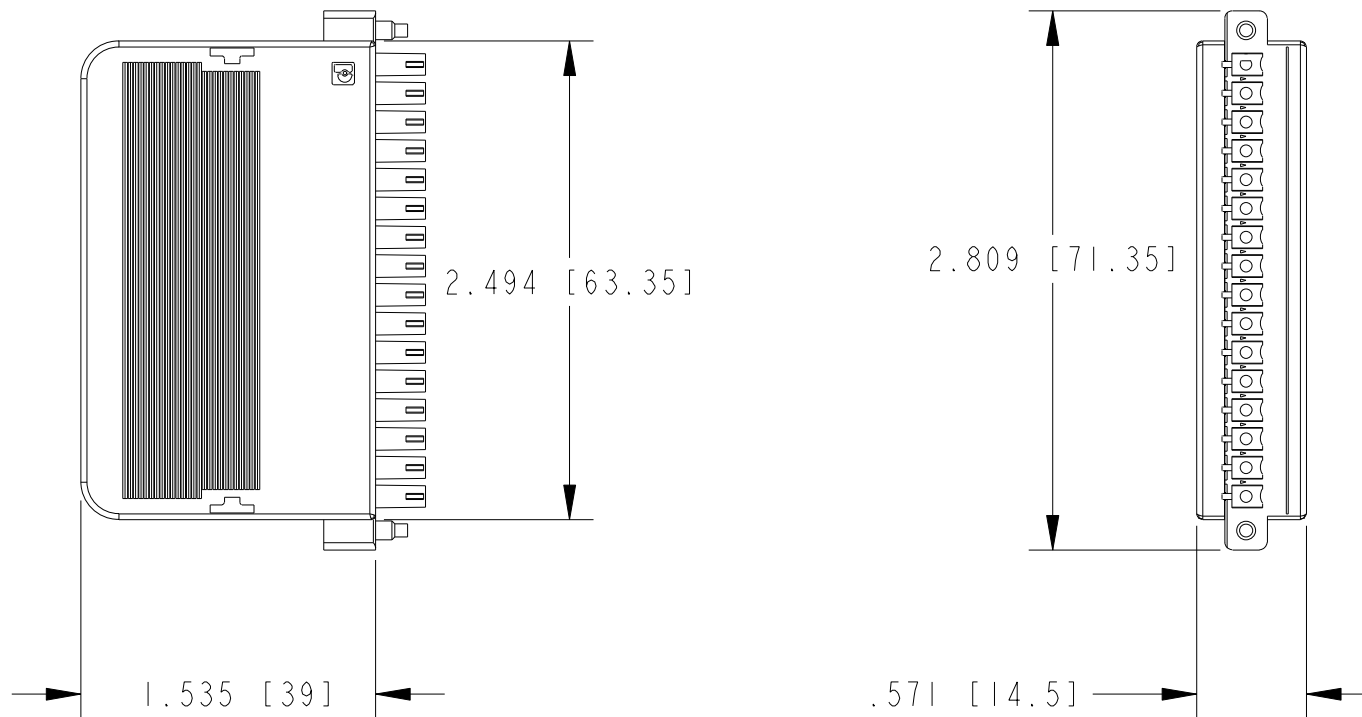

CUSTOMER DRAWING

UNLESS OTHERWISE SPECIFIED
DIMENSIONS ARE IN INCHES AND
[MILLIMETERS].

DO NOT SCALE DRAWING

THIRD ANGLE PROJECTION

AUSTIN, TEXAS

TITLE

CONNECTOR BLOCK
16 PIN ST

SIZE CODE IDENT NO. MM/DD/YYYY

B 7U296

06/11/2007

SCALE: 1/1

SHEET | OF |