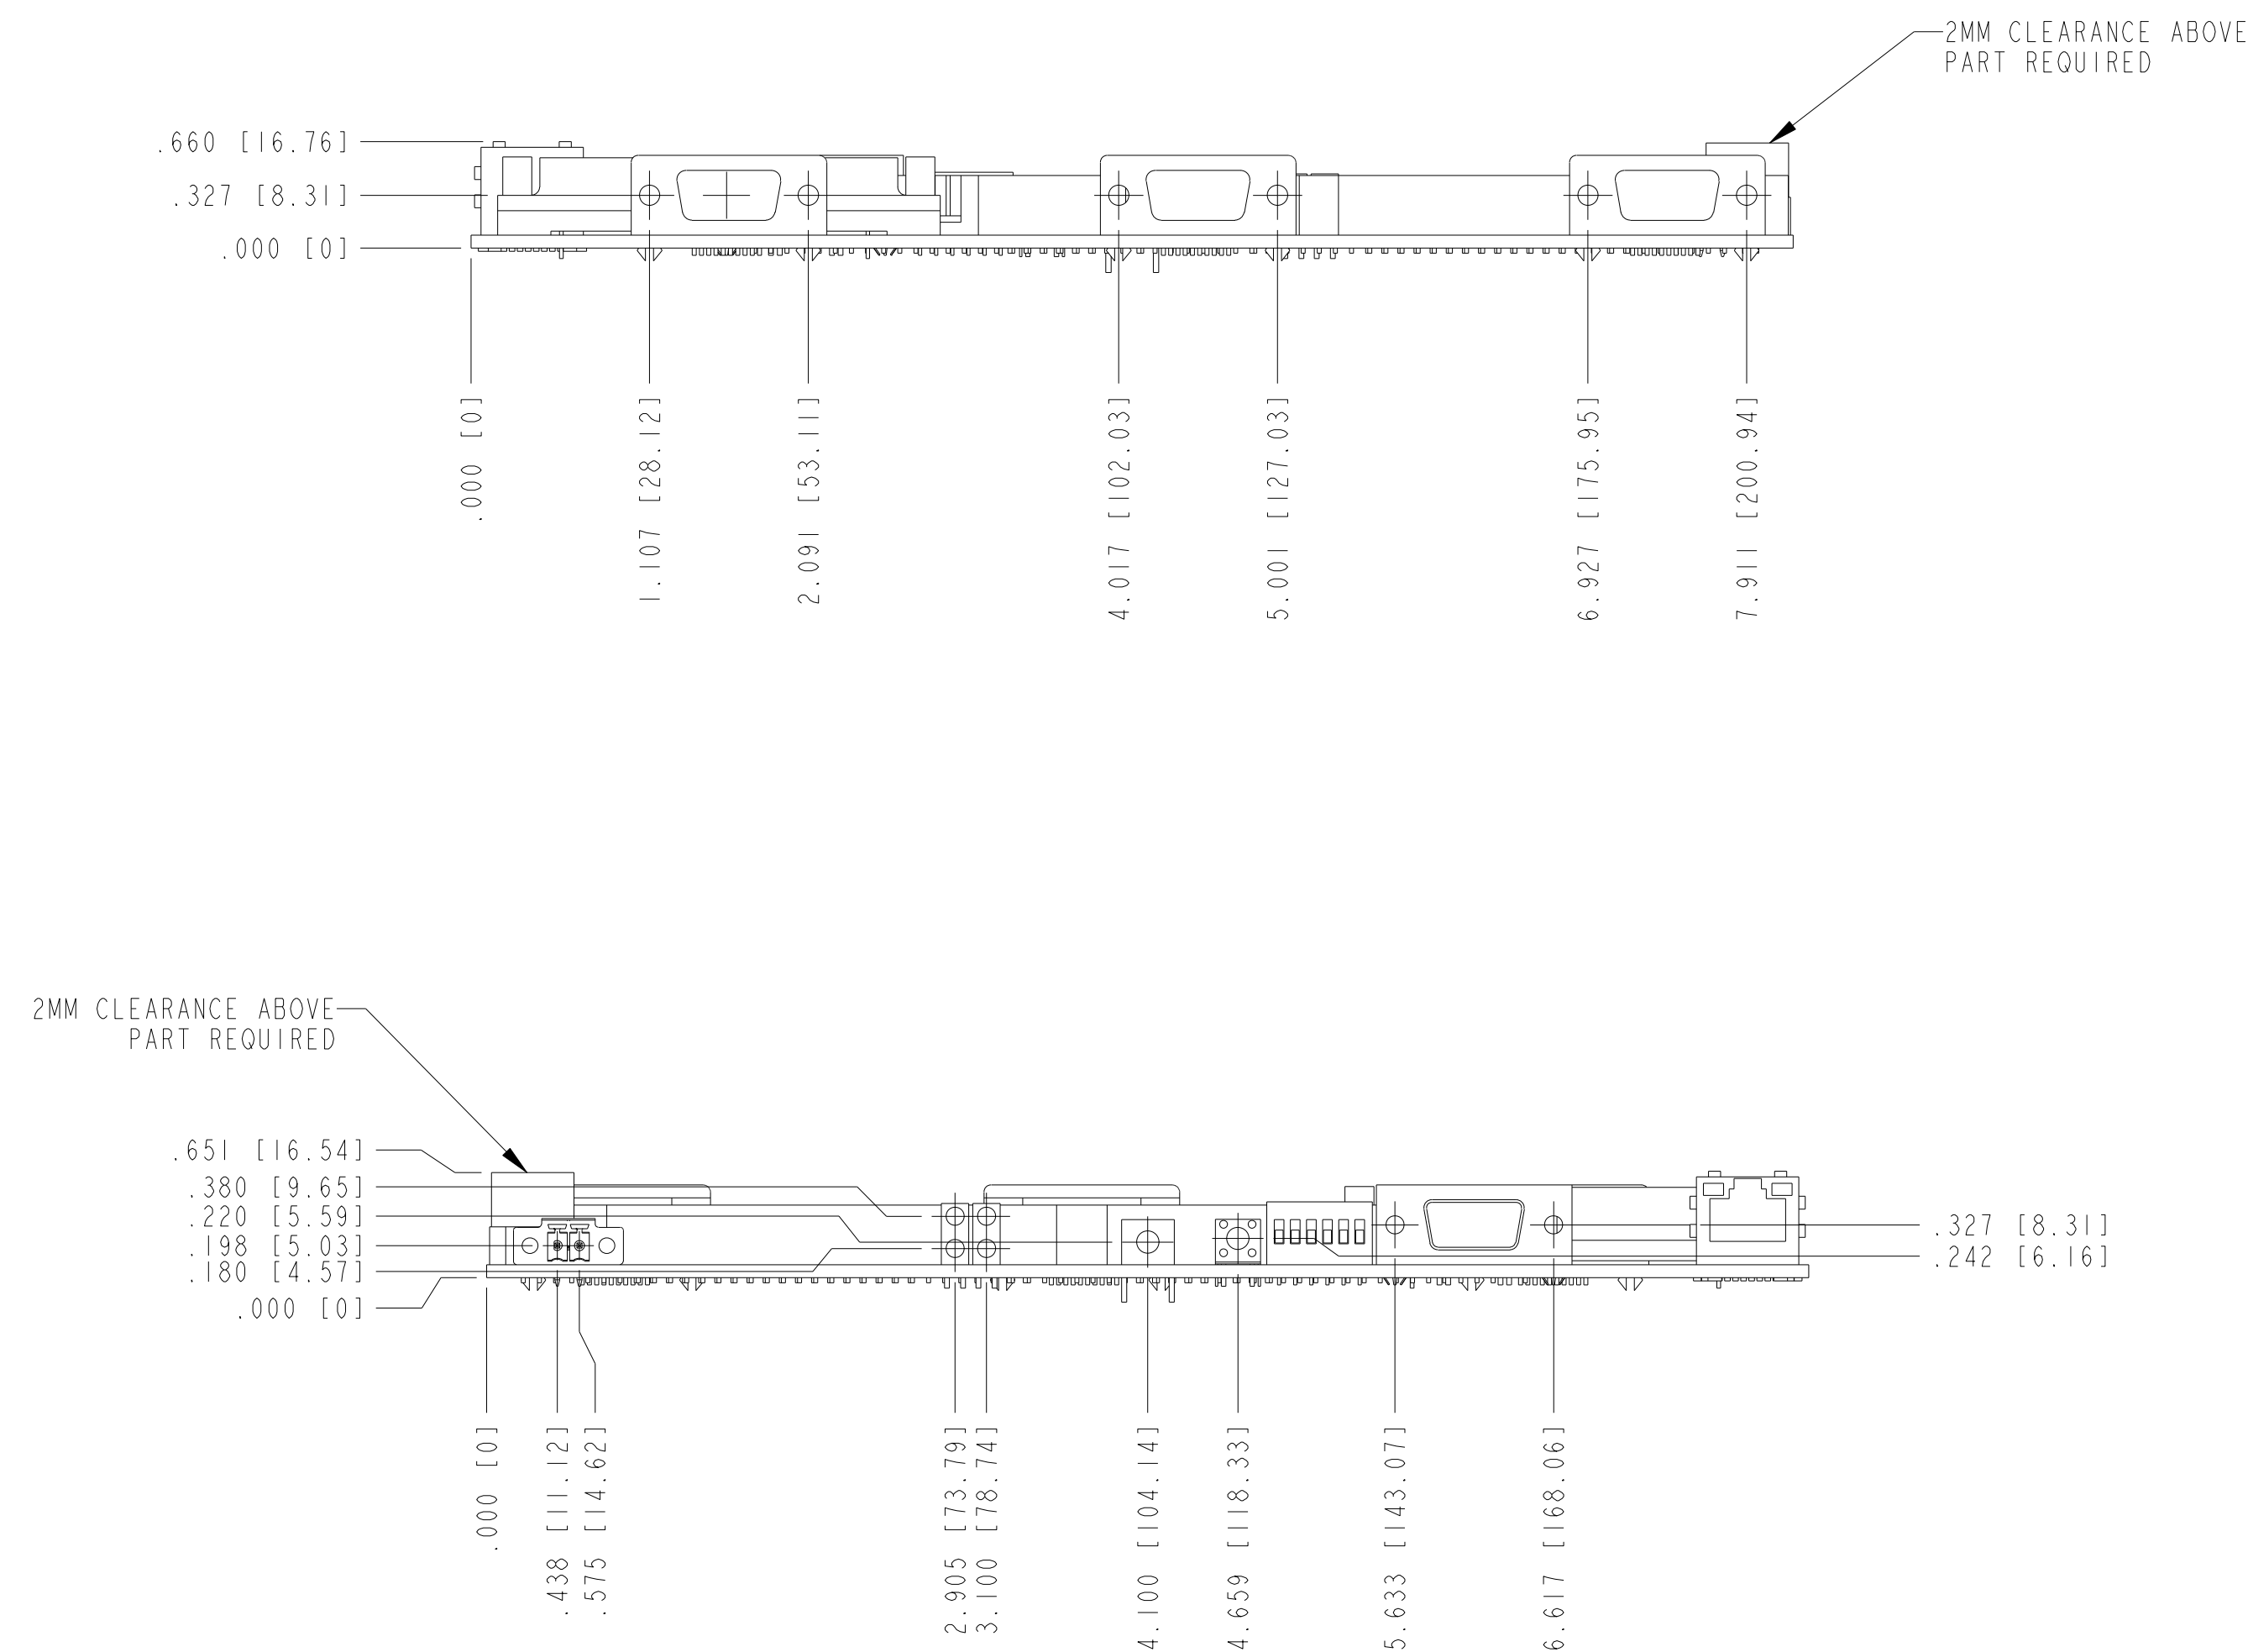

 **CLICK HERE**

**sbRIO-9612**

UNLESS OTHERWISE SPECIFIED DIMENSIONS ARE IN INCHES AND [MILLIMETERS].	<b>NATIONAL INSTRUMENTS®</b> AUSTIN, TEXAS	
	TITLE SBRIO-96XX NI SINGLE BOARD RIO EMBEDDED CONTROL AND ACQUISITION DEVICES	
DO NOT SCALE DRAWING THIRD ANGLE PROJECTION	SIZE CODE IDENT NO   MM/DD/YYYY D   7U296   03/16/09	
	SCALE: 1/1	SHEET 1 OF 1