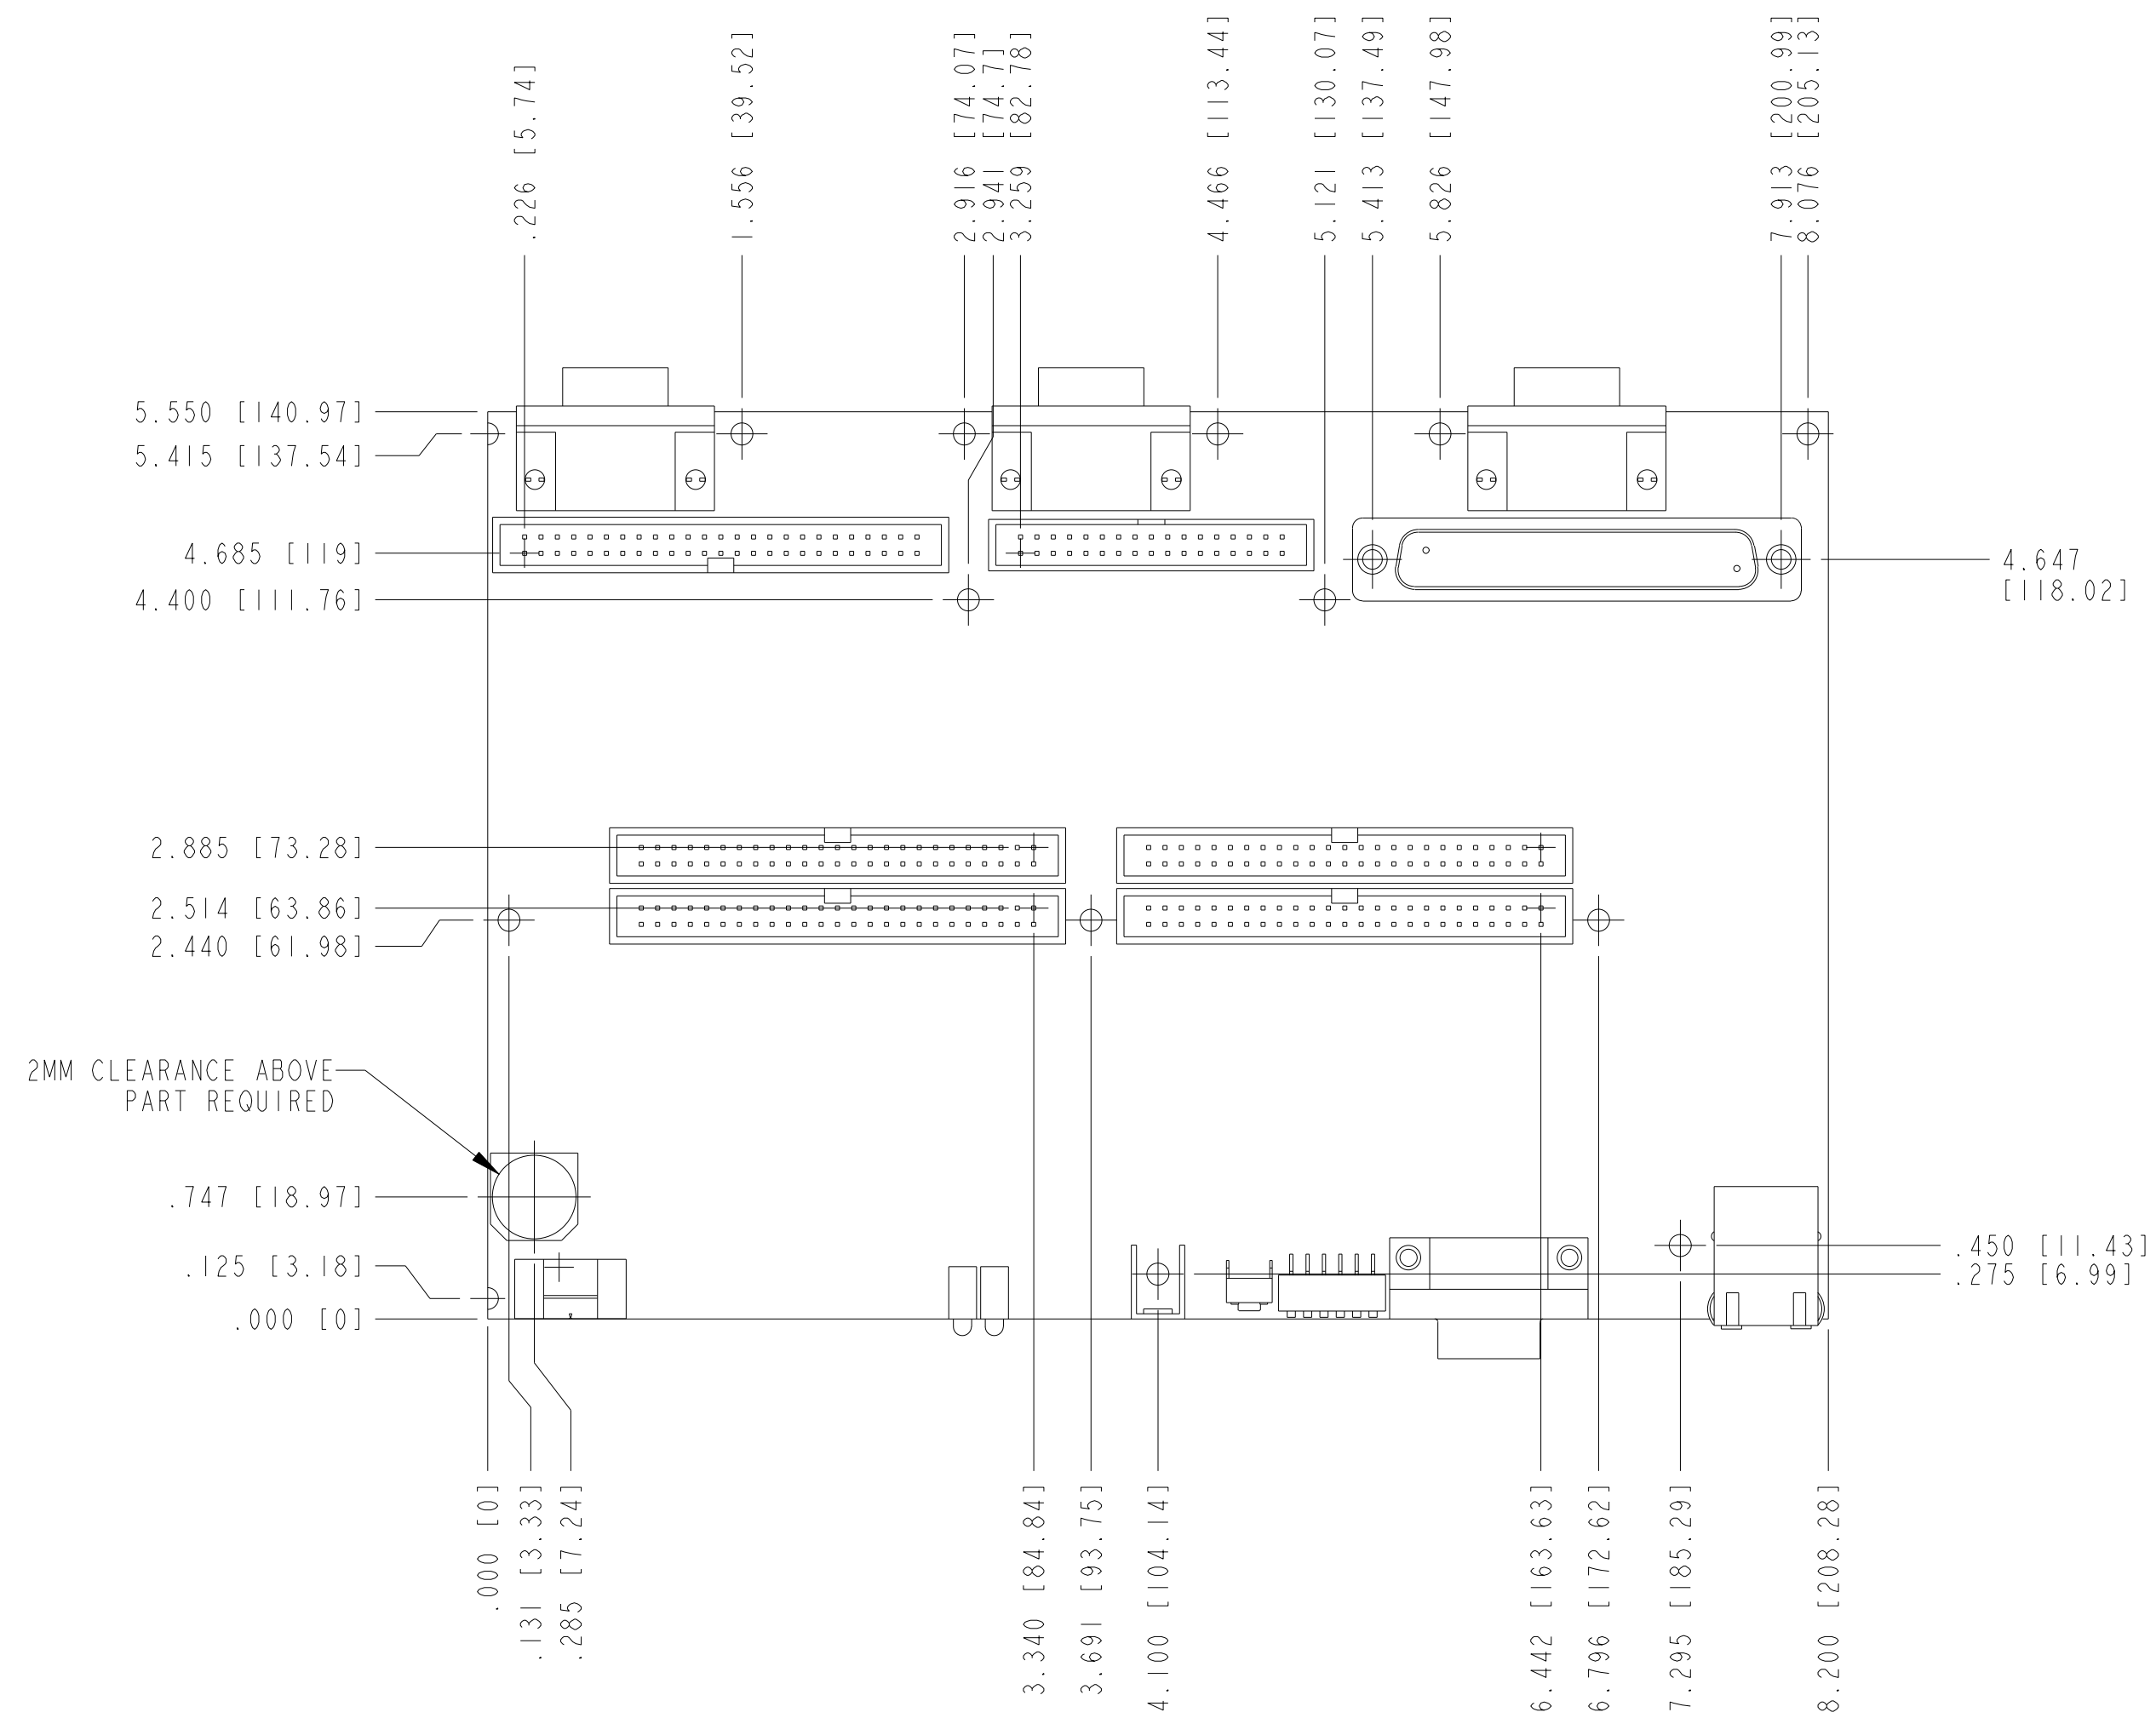

 **CLICK HERE**

**sbRIO-9612**

UNLESS OTHERWISE SPECIFIED DIMENSIONS ARE IN INCHES AND [MILLIMETERS].	<b>NATIONAL INSTRUMENTS®</b> AUSTIN, TEXAS	
	TITLE SBRIO-96XX NI SINGLE BOARD RIO EMBEDDED CONTROL AND ACQUISITION DEVICES	
DO NOT SCALE DRAWING THIRD ANGLE PROJECTION	SIZE CODE IDENT NO   MM/DD/YYYY D   7U296   03/16/09	
	SCALE: 1/1	SHEET 1 OF 1